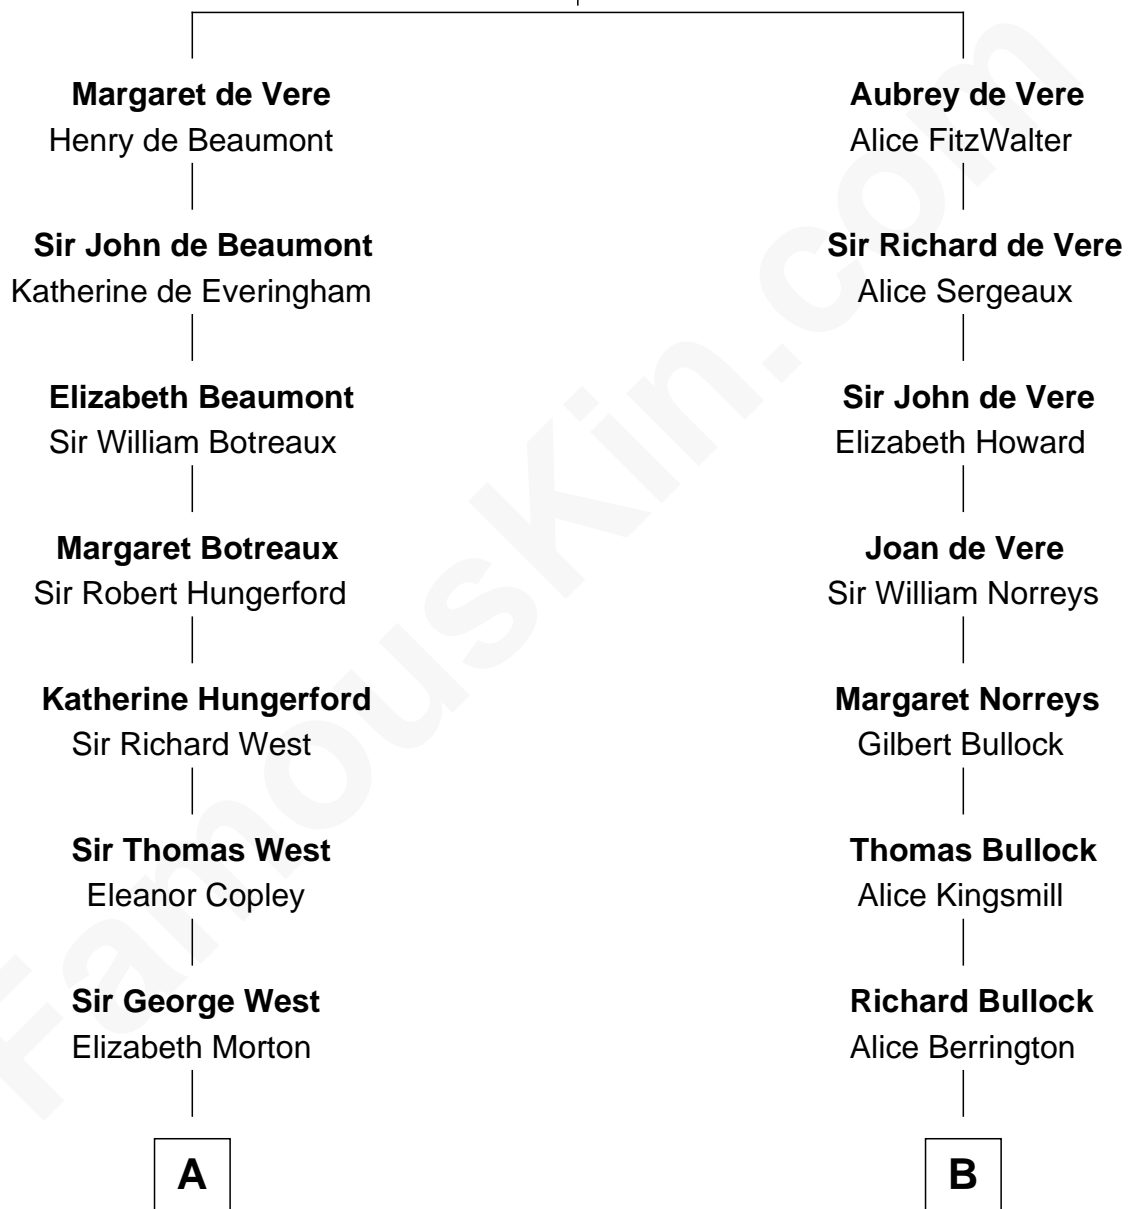

FamousKin.com Relationship Chart of

Ray Bradbury

Author of The Martian Chronicles

17th cousin 2 times removed of

Alan Ladd

Movie Actor

John de Vere

Maud de Badlesmere

C

—
Samuel Hinkston Bradbury

Minnie Alice Davis

—
Leonard Spaulding Bradbury

Esther Marie Moberg

—
Ray Bradbury

Author of [The Martian Chronicles](#)

FamousKin.com