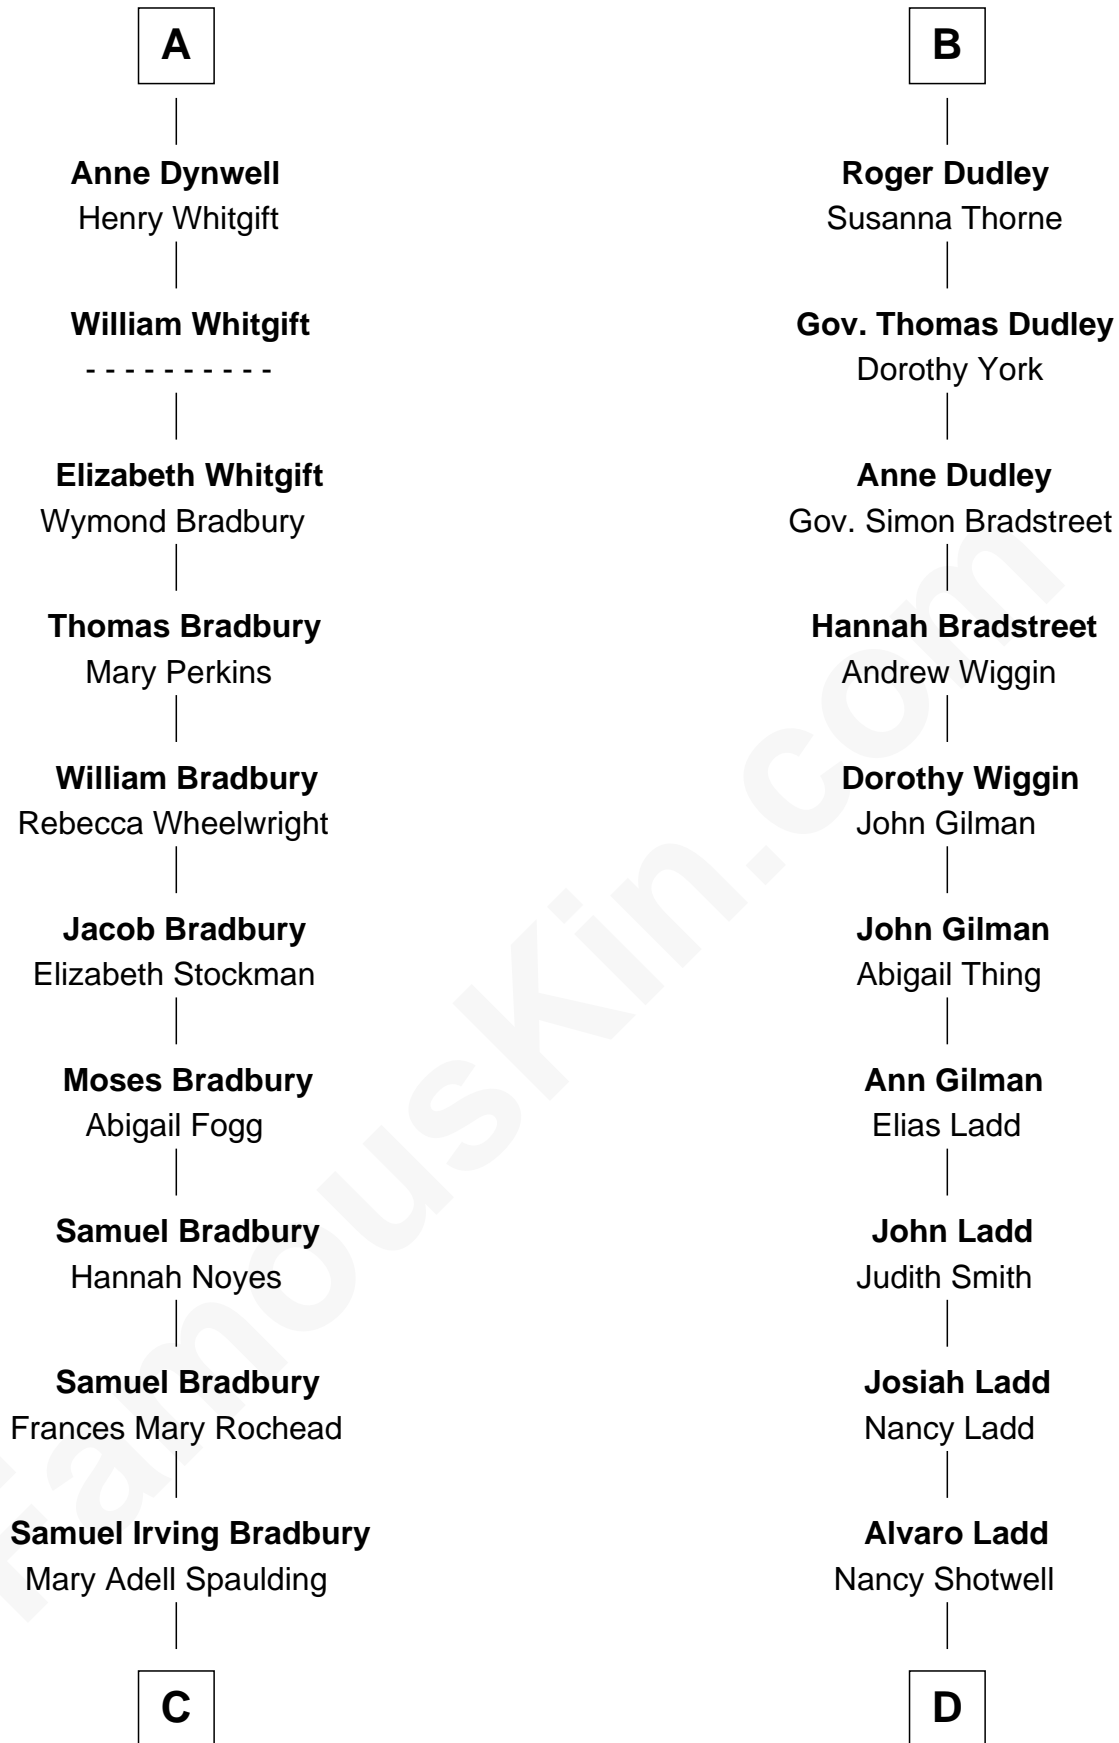

FamousKin.com

Relationship Chart of

Ray Bradbury

Author of The Martian Chronicles

19th cousin of

Alan Ladd

Movie Actor

C

Samuel Hinkston Bradbury

Minnie Alice Davis

Leonard Spaulding Bradbury

Esther Marie Moberg

Ray Bradbury

Author of The Martian Chronicles

D

Oscar F. Ladd