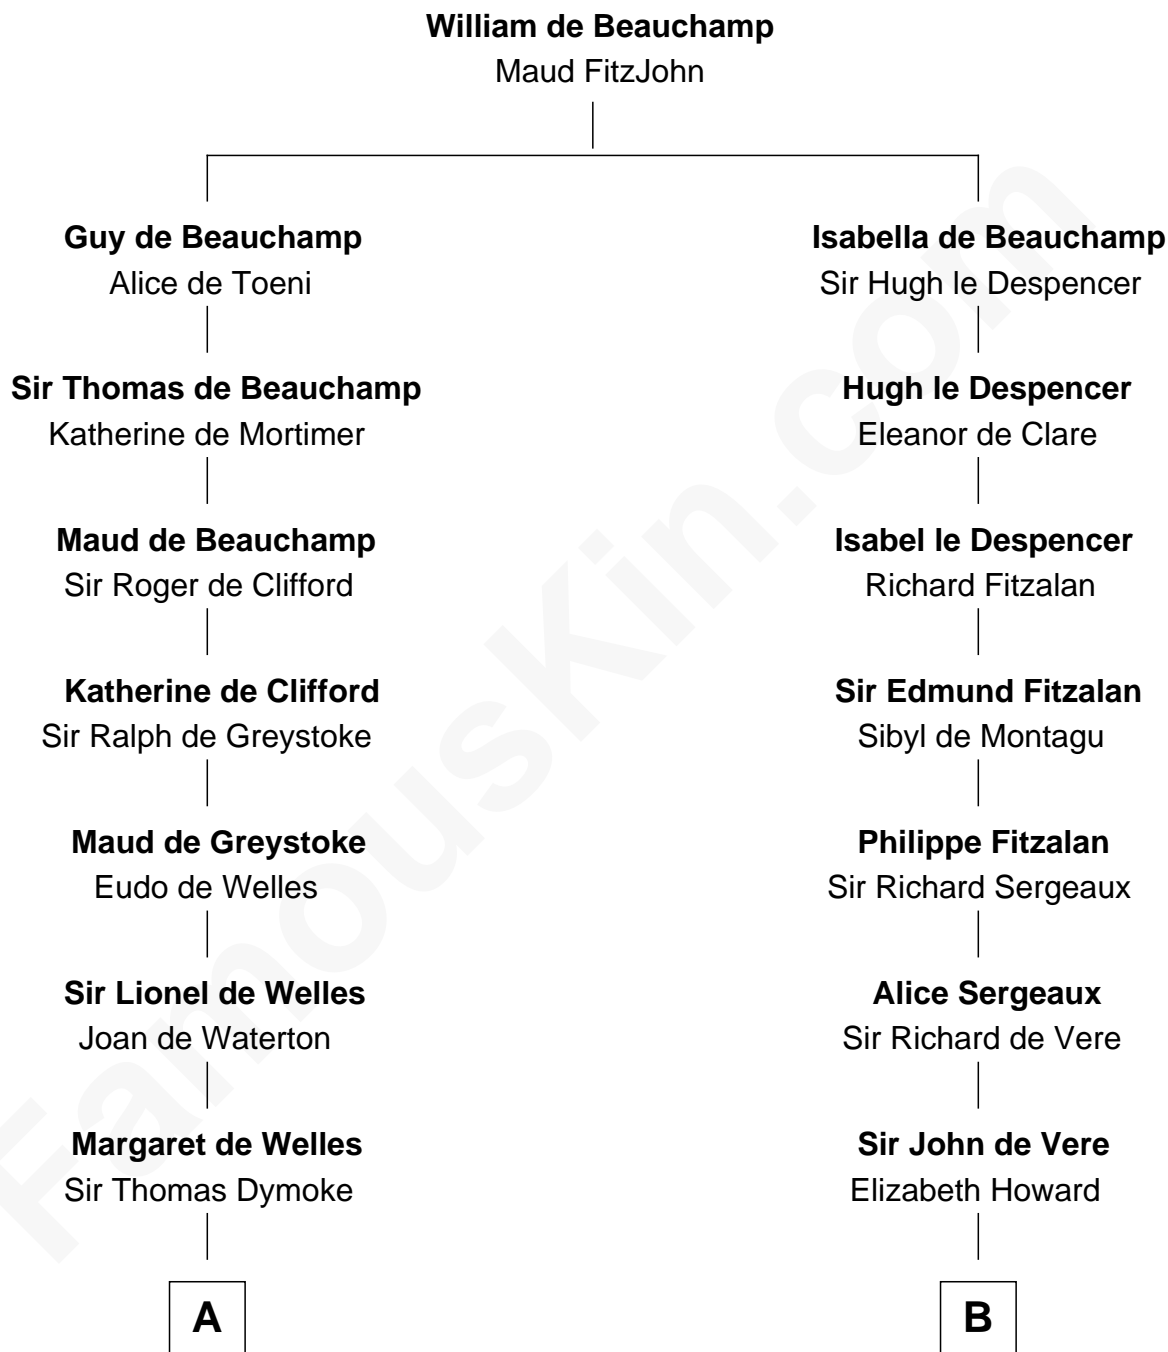

# FamousKin.com Relationship Chart of

**Ray Bradbury**

*Author of The Martian Chronicles*

21st cousin of

**Alan Ladd**

*Movie Actor*

**C**

**Samuel Bradbury**  
Frances Mary Rohead

**Samuel Irving Bradbury**  
Mary Adell Spaulding

**Samuel Hinkston Bradbury**  
Minnie Alice Davis

**Leonard Spaulding Bradbury**  
Esther Marie Moberg

**Ray Bradbury**  
*Author of The Martian Chronicles*