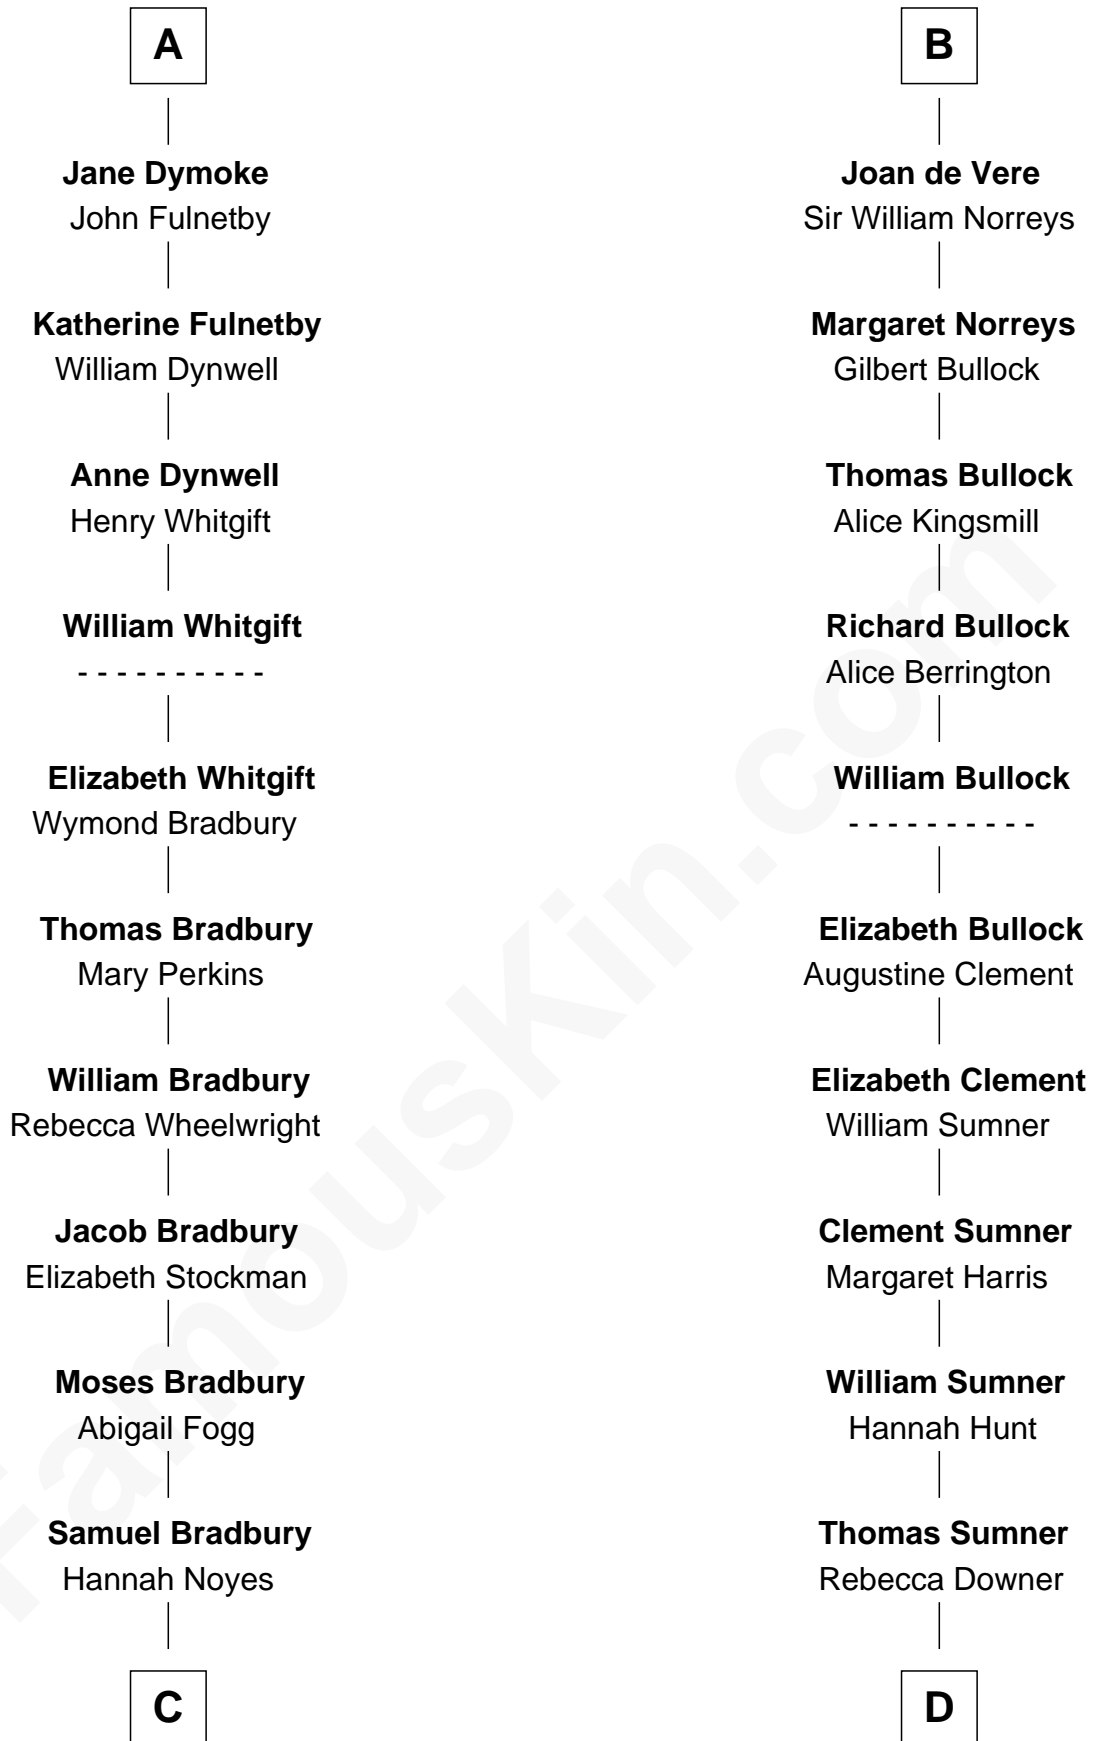

# FamousKin.com Relationship Chart of

**Ray Bradbury**

*Author of The Martian Chronicles*

21st cousin of

**Alan Ladd**

*Movie Actor*

**C**

**Samuel Bradbury**  
Frances Mary Rohead

**Samuel Irving Bradbury**  
Mary Adell Spaulding

**Samuel Hinkston Bradbury**  
Minnie Alice Davis

**Leonard Spaulding Bradbury**  
Esther Marie Moberg

**Ray Bradbury**  
*Author of The Martian Chronicles*

**D**

**Sylvia Americana Sumner**  
Abram Shotwell

**Nancy Shotwell**  
Alvaro Ladd

**Oscar F. Ladd**  
Julia Henrietta Meigs

**Alan Harwood Ladd**  
Selina Raleigh

**Alan Ladd**  
*Movie Actor*

FamousKin.com