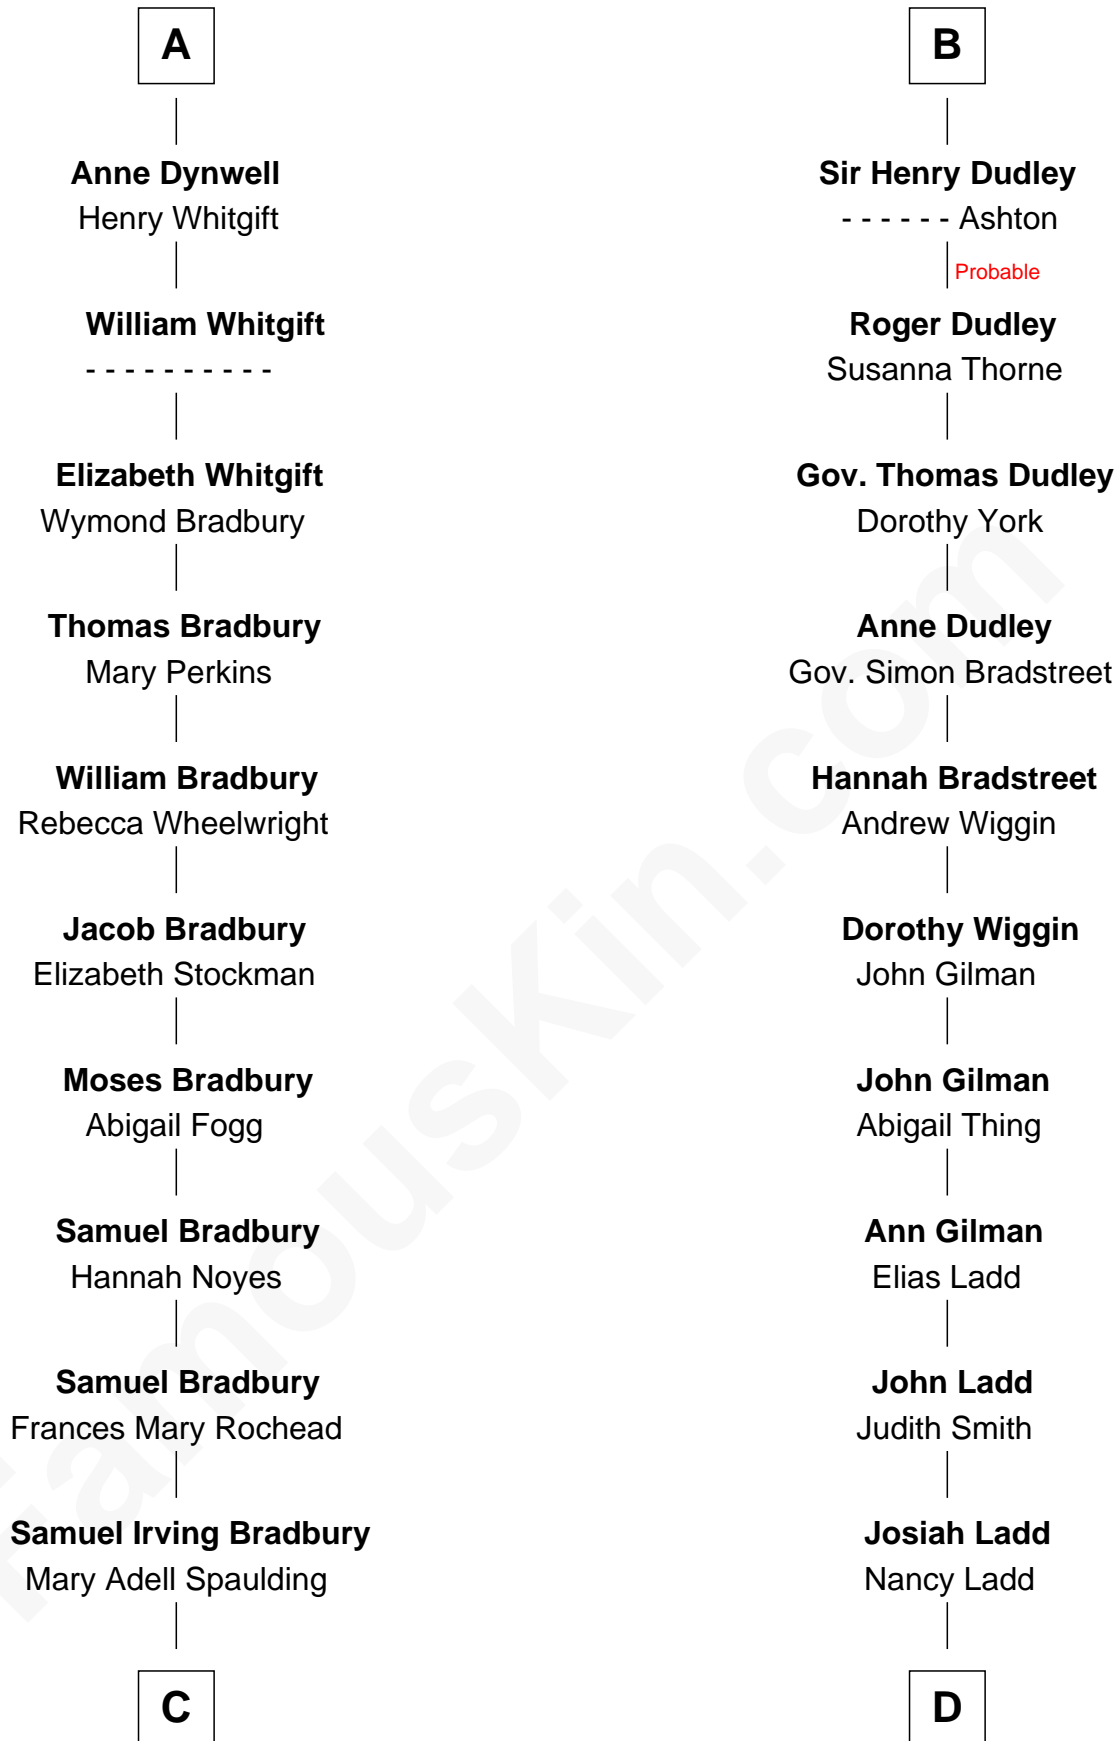

FamousKin.com Relationship Chart of

Ray Bradbury

Author of The Martian Chronicles

19th cousin 1 time removed of

Alan Ladd

Movie Actor

Sir William de Ros
Margery de Badlesmere

C

Samuel Hinkston Bradbury

Minnie Alice Davis

Leonard Spaulding Bradbury

Esther Marie Moberg

Ray Bradbury

Author of The Martian Chronicles

D

Alvaro Ladd