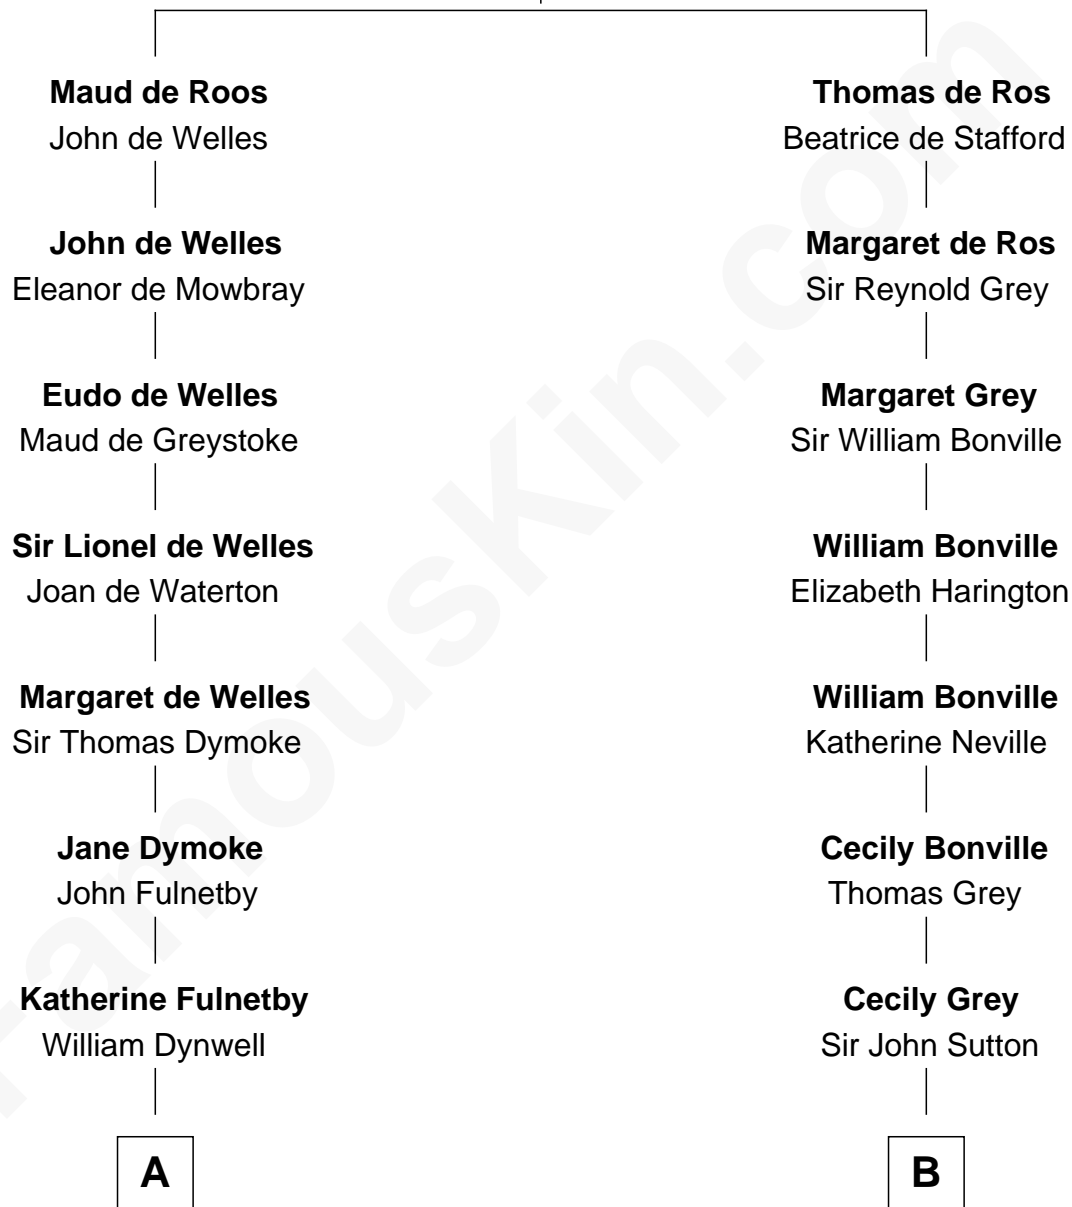

FamousKin.com Relationship Chart of

Ray Bradbury

Author of The Martian Chronicles

19th cousin 1 time removed of

Alan Ladd

Movie Actor

Sir William de Ros
Margery de Badlesmere

C

Samuel Hinkston Bradbury

Minnie Alice Davis

Leonard Spaulding Bradbury

Esther Marie Moberg

Ray Bradbury

Author of The Martian Chronicles

D

Alvaro Ladd