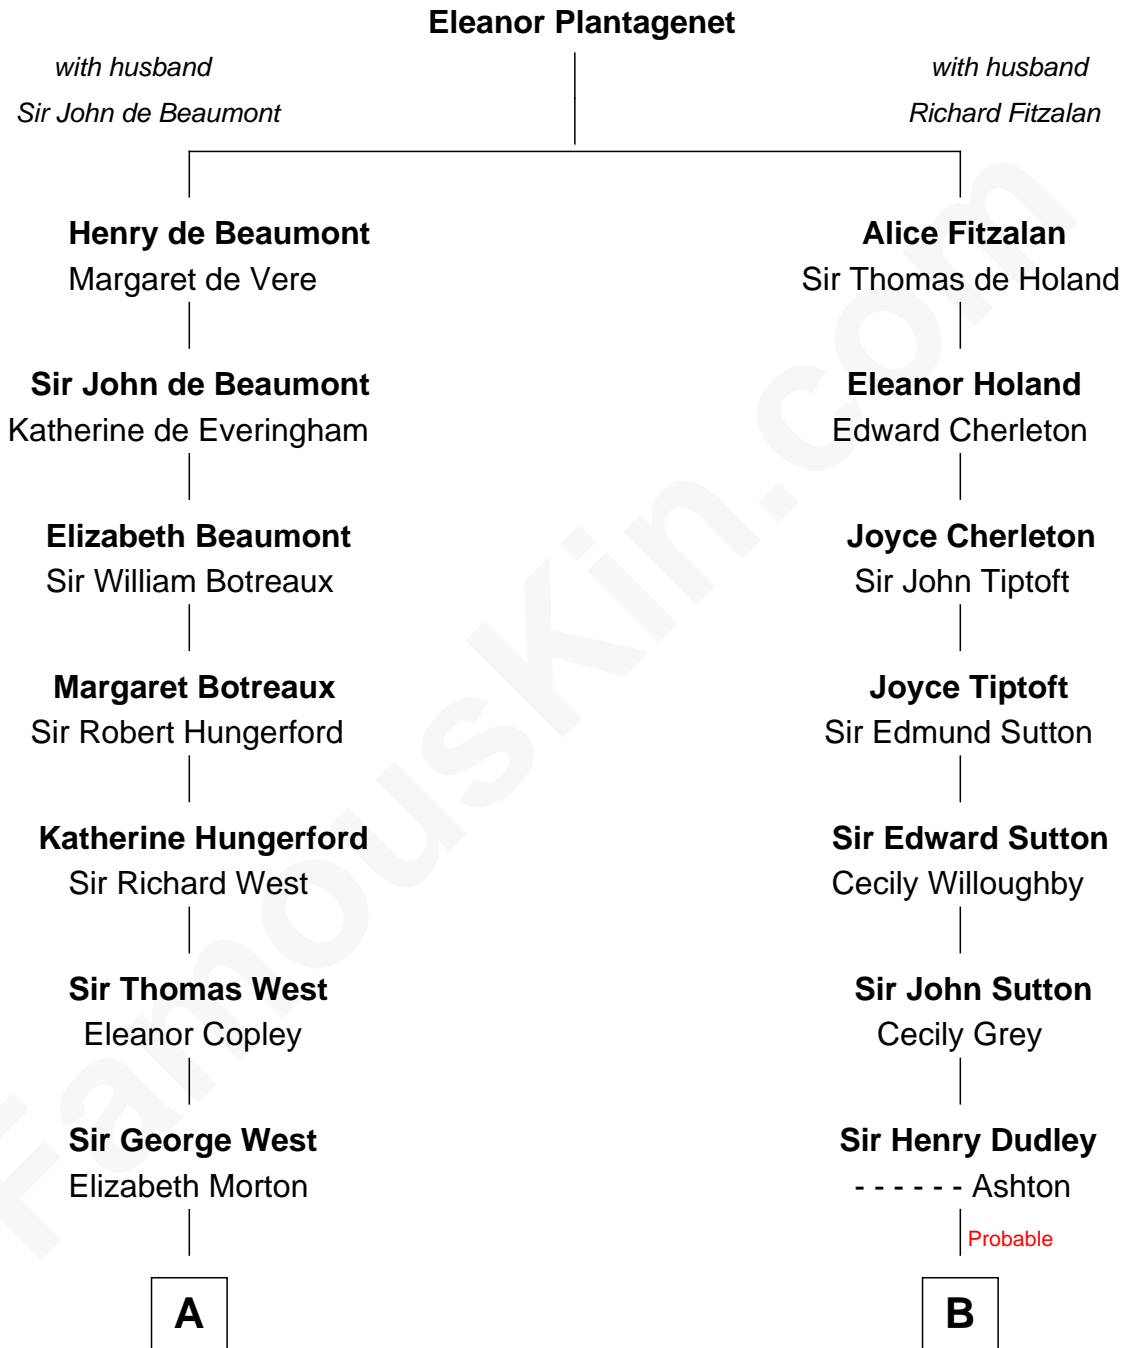

# FamousKin.com Relationship Chart of

**Ray Bradbury**

*Author of The Martian Chronicles*

19th cousin of

**Alan Ladd**

*Movie Actor*

FamousKin.com