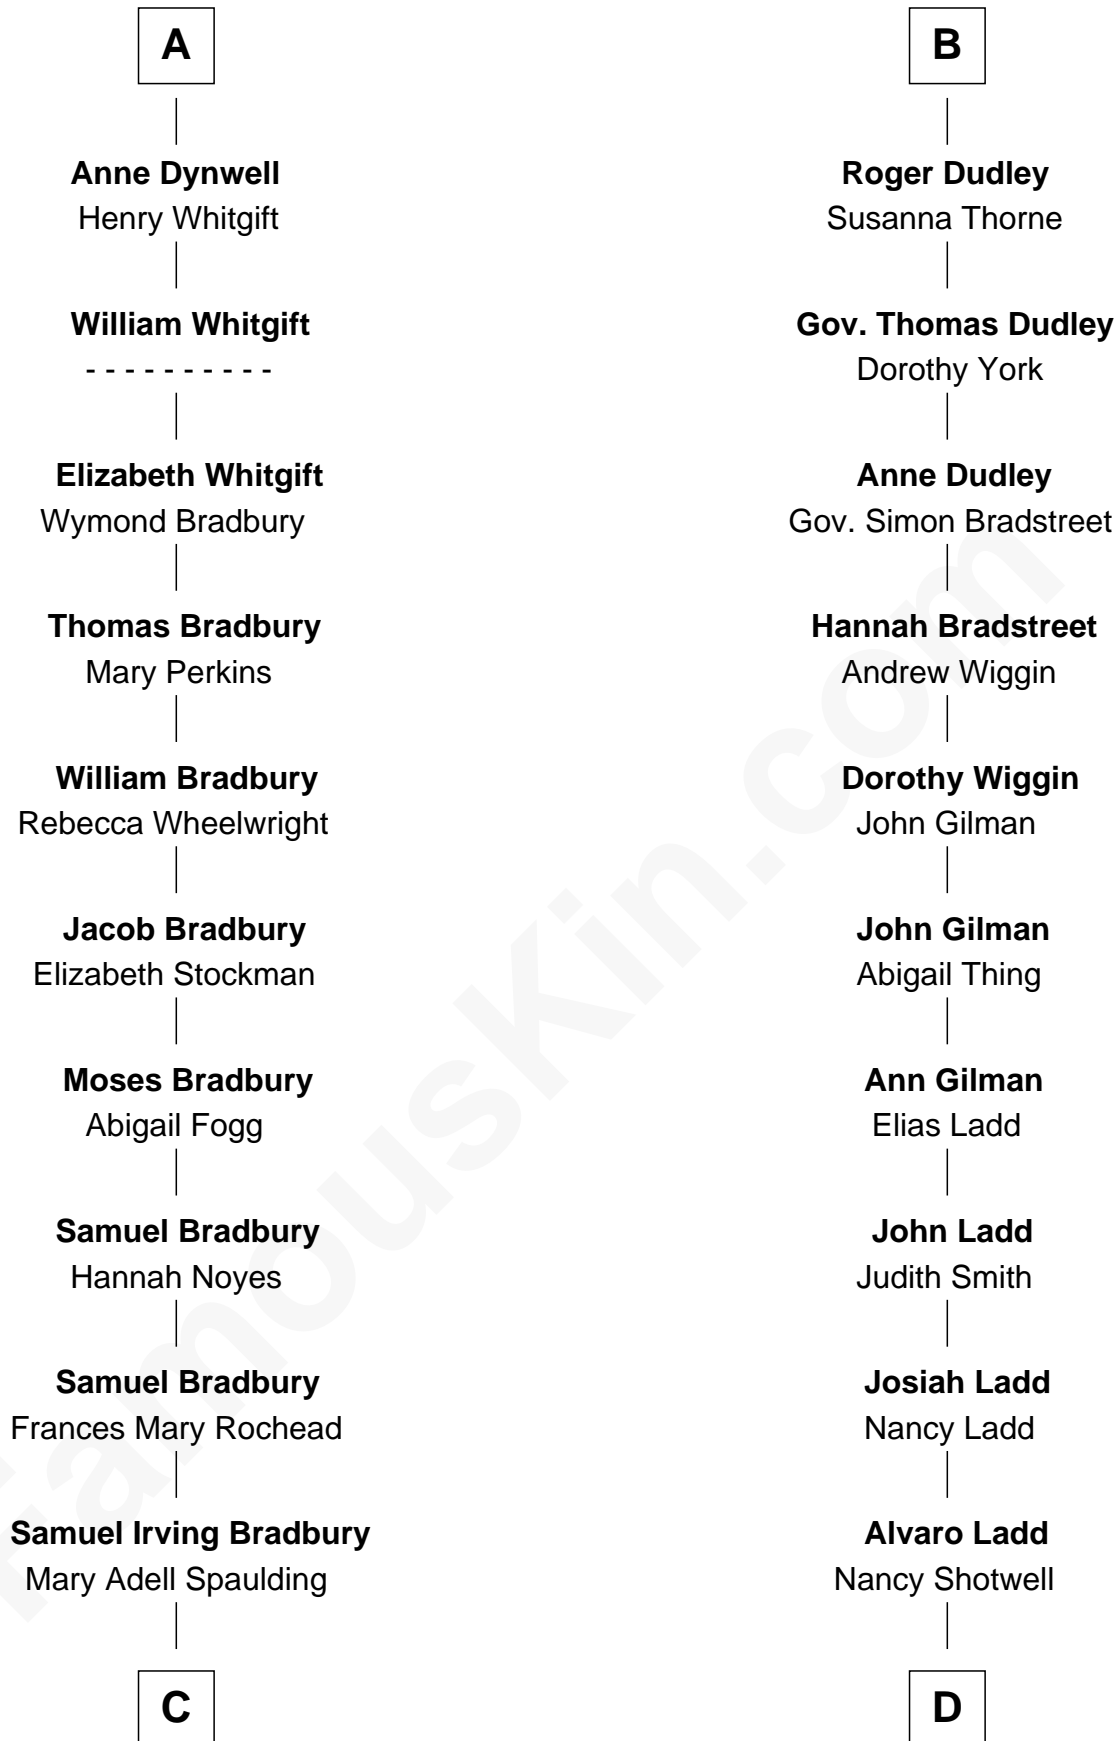

## Relationship Chart of

**Ray Bradbury**

*Author of The Martian Chronicles*

19th cousin of

**Alan Ladd**

*Movie Actor*

**Sir Henry de Percy**

Idoine de Clifford

**C**

**Samuel Hinkston Bradbury**

Minnie Alice Davis

**Leonard Spaulding Bradbury**

Esther Marie Moberg

**Ray Bradbury**

*Author of The Martian Chronicles*

**D**