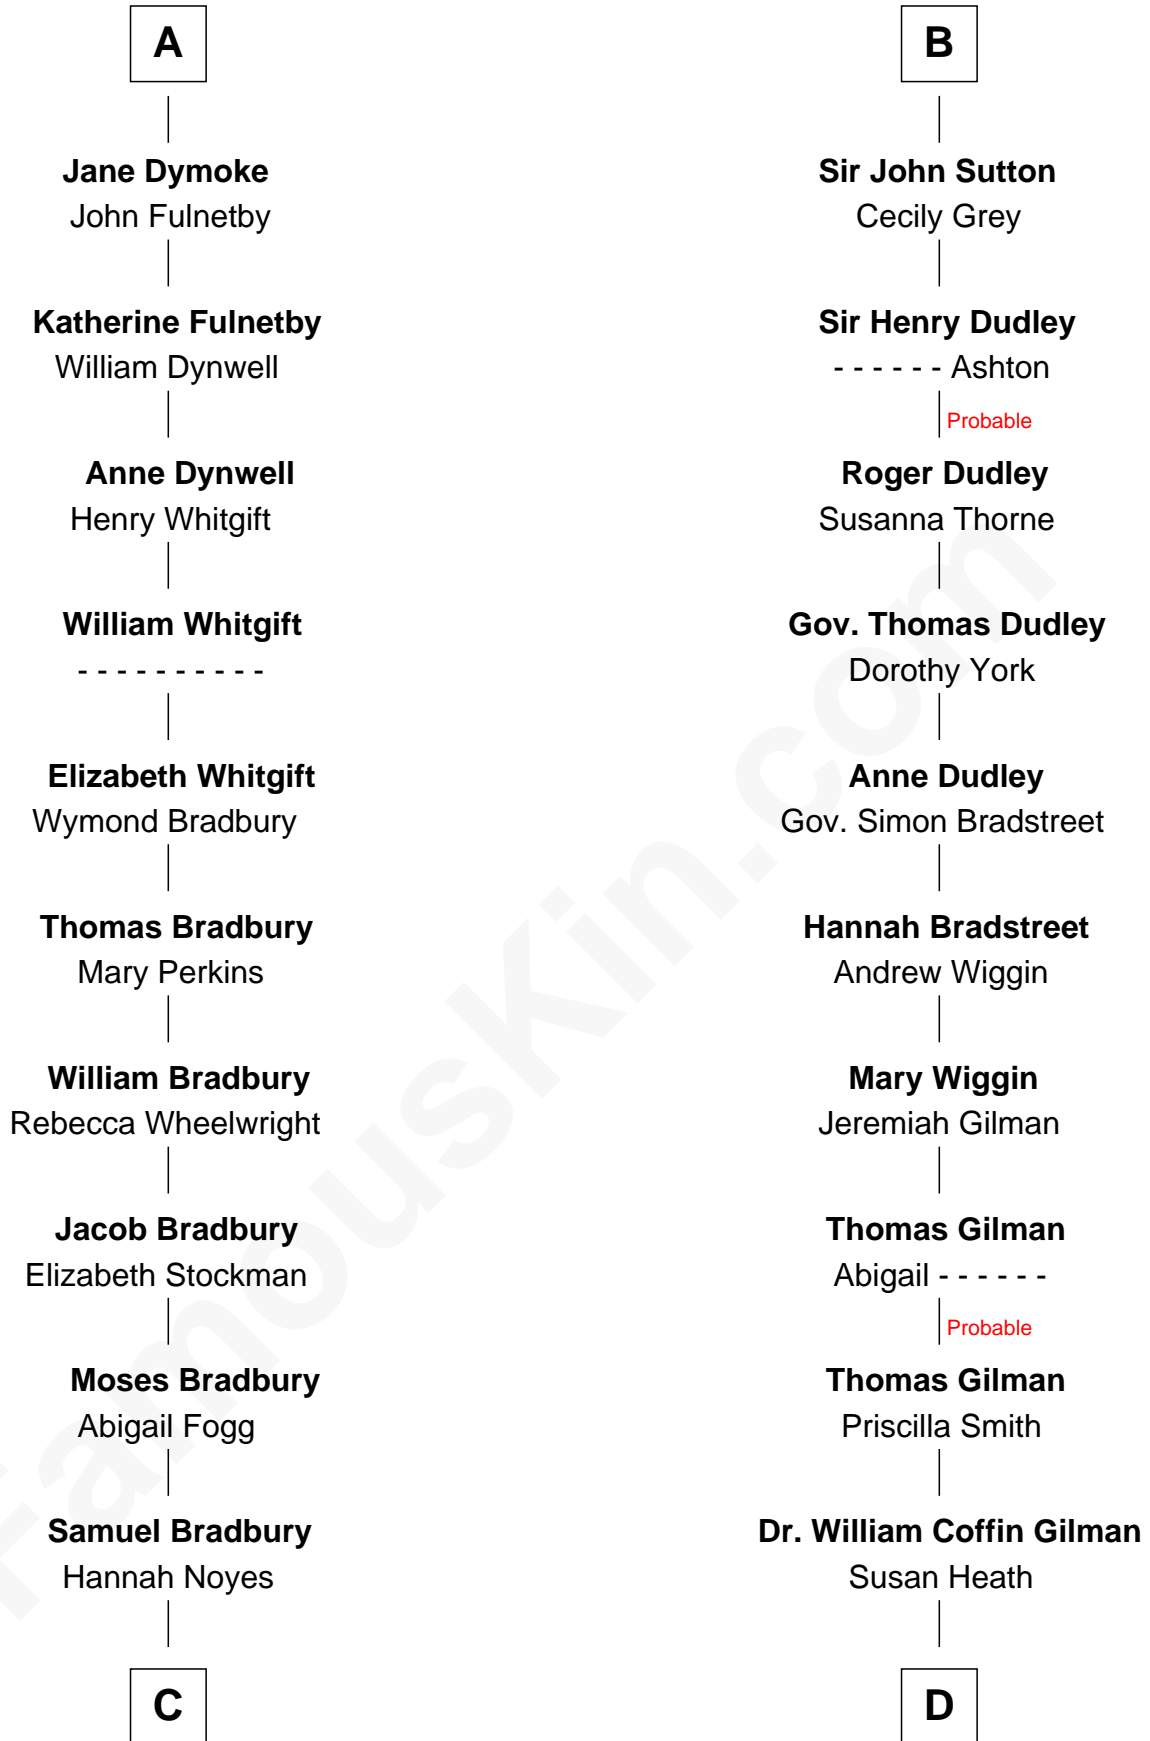

FamousKin.com Relationship Chart of

Ray Bradbury

Author of The Martian Chronicles

21st cousin of

George Hamilton

TV and Movie Actor

King Edward I
Margaret of France

Thomas of Brotherton

Maud de Greystoke

Sir Lionel de Welles

Joan de Waterton

Margaret de Welles

Sir Thomas Dymoke

A

Edmund of Woodstock

Margaret Wake

Joan Plantagenet

Thomas Holand

Sir Thomas de Holand

Alice Fitzalan

Eleanor Holand

Edward Cherleton

Joyce Cherleton

Sir John Tiptoft

Joyce Tiptoft

Sir Edmund Sutton

Sir Edward Sutton

Cecily Willoughby

B

C

Samuel Bradbury
Frances Mary Rothead

Samuel Irving Bradbury
Mary Adell Spaulding