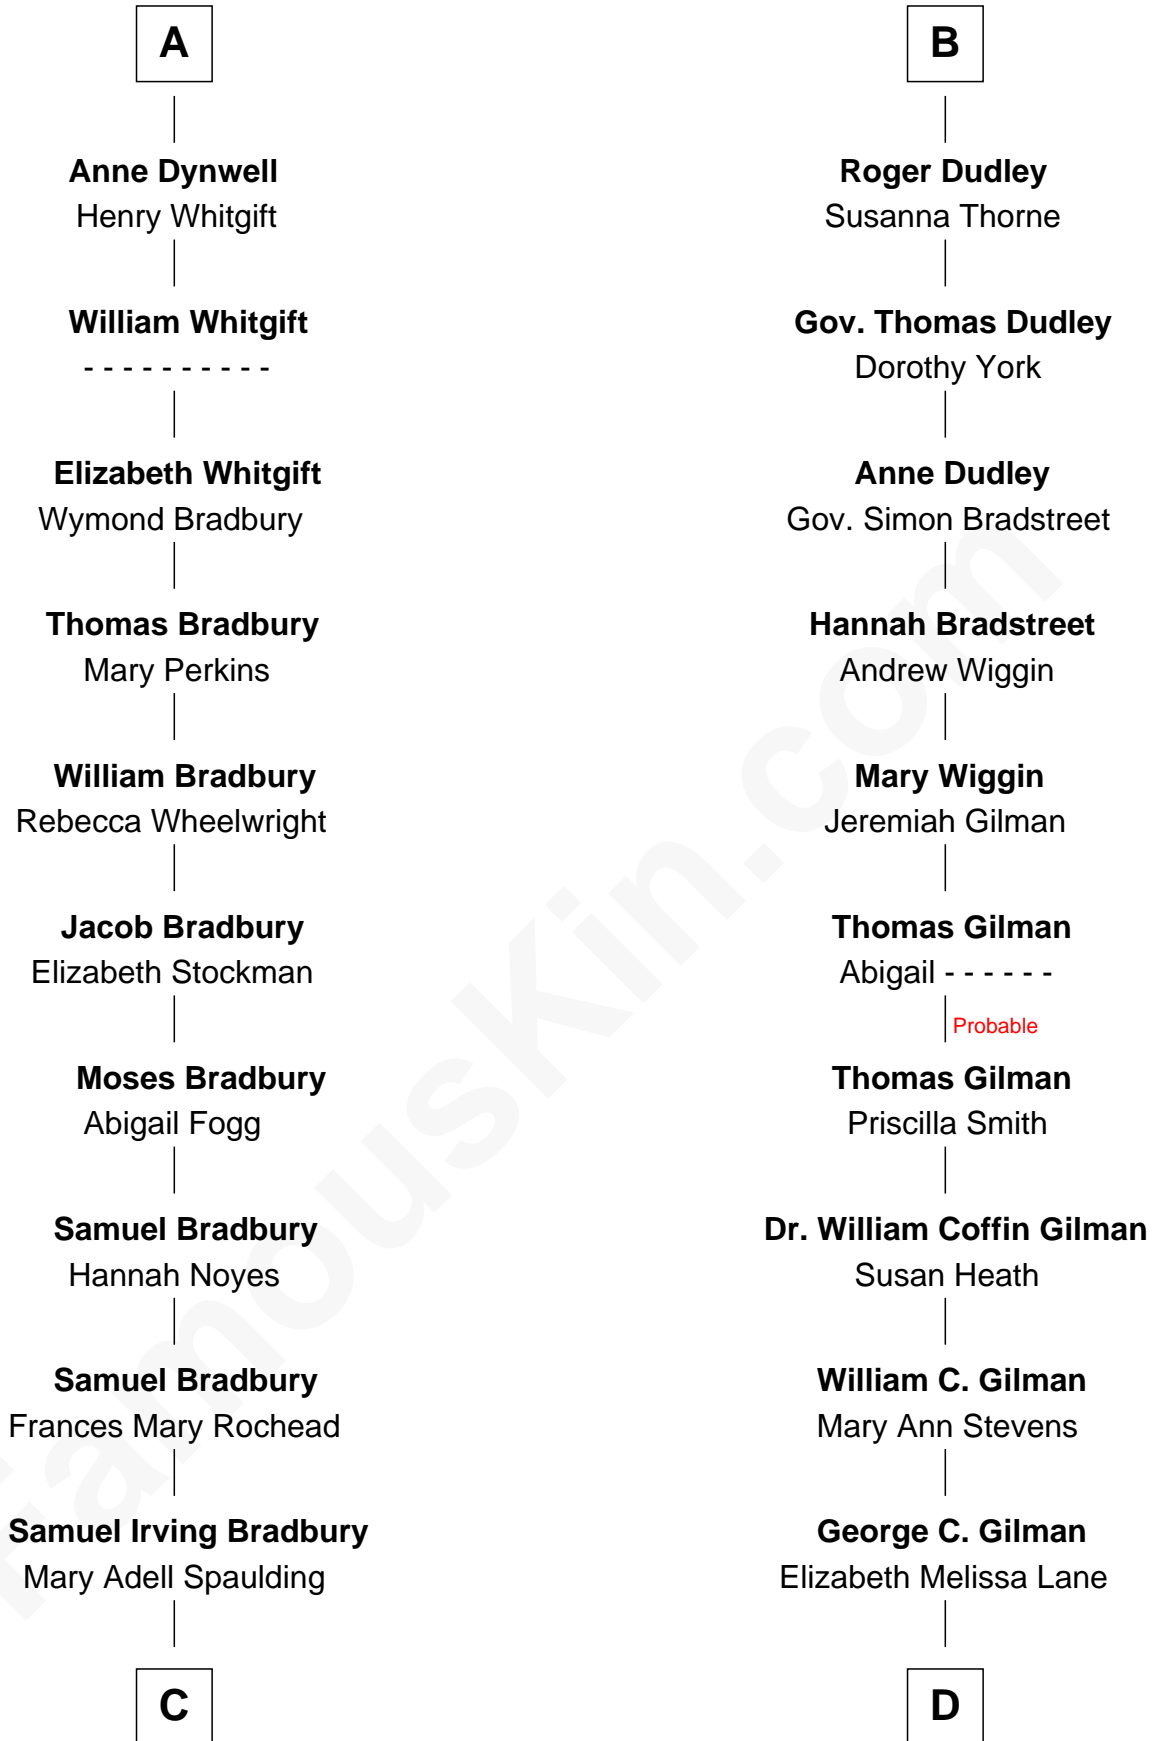

# FamousKin.com Relationship Chart of

**Ray Bradbury**

*Author of The Martian Chronicles*

19th cousin of

**George Hamilton**

*TV and Movie Actor*

**C**

**Samuel Hinkston Bradbury**

Minnie Alice Davis

**Leonard Spaulding Bradbury**

Esther Marie Moberg

**Ray Bradbury**

*Author of The Martian Chronicles*

**D**

**Lillian C. Gilman**

Harry Fuller Hamilton

**George William Hamilton**

Anne Lucille Stevens

**George Hamilton**

*TV and Movie Actor*

FamousKin.com