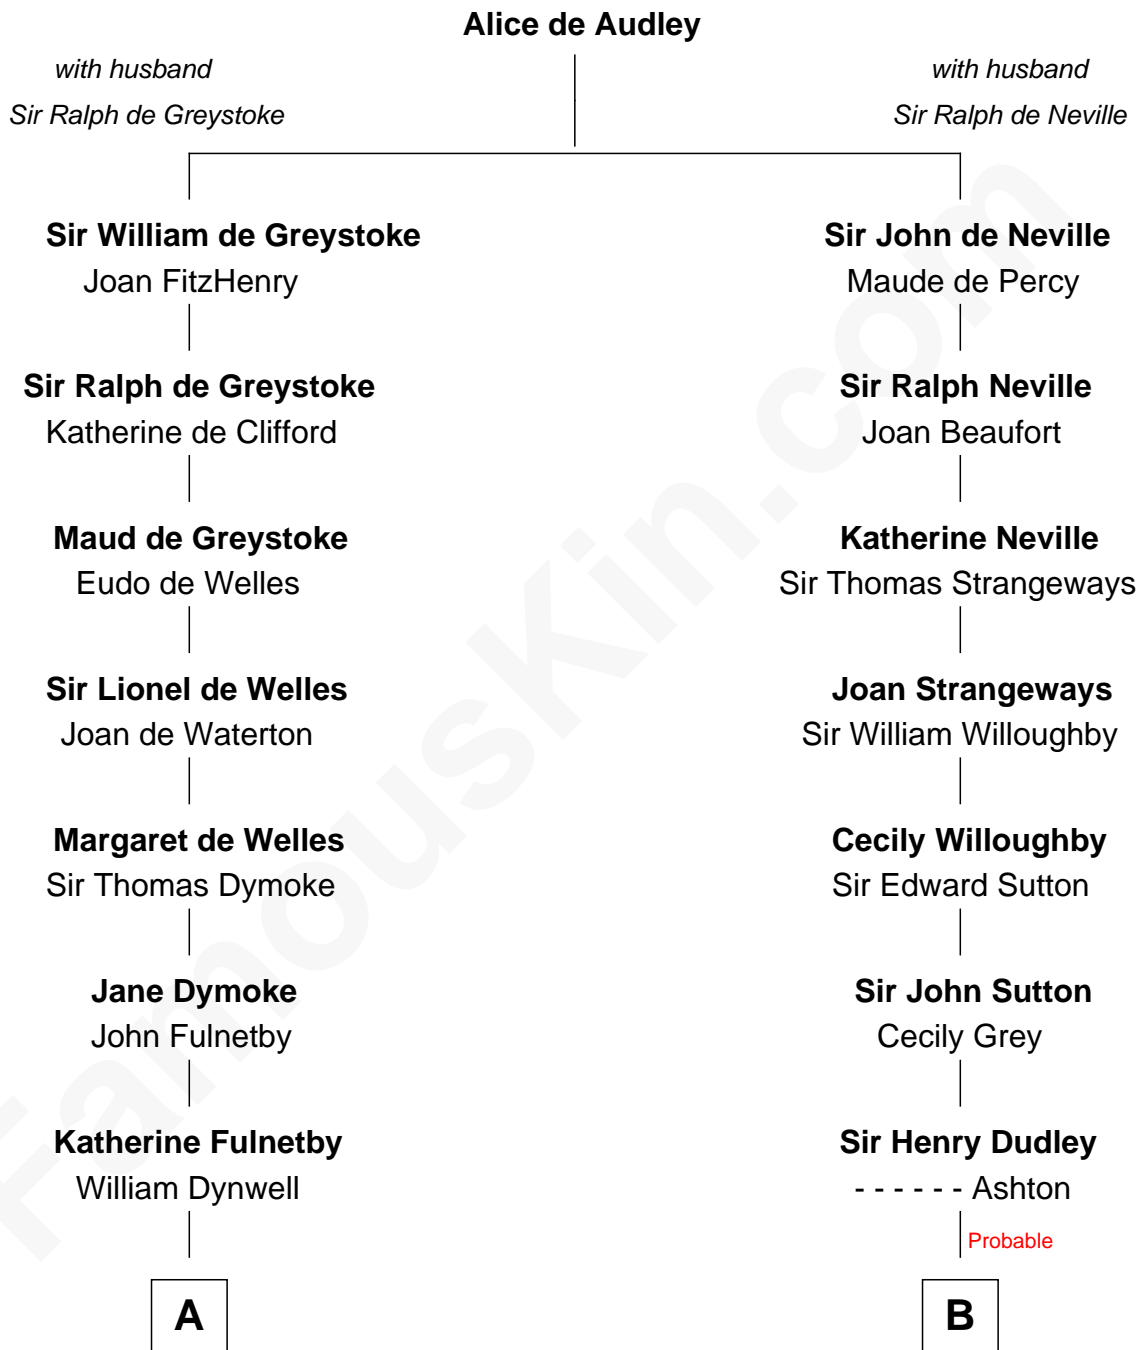

# FamousKin.com Relationship Chart of

**Ray Bradbury**

*Author of The Martian Chronicles*

19th cousin of

**George Hamilton**

*TV and Movie Actor*

**C**

**Samuel Hinkston Bradbury**

Minnie Alice Davis

**Leonard Spaulding Bradbury**

Esther Marie Moberg

**Ray Bradbury**

*Author of The Martian Chronicles*

**D**

**Lillian C. Gilman**

Harry Fuller Hamilton