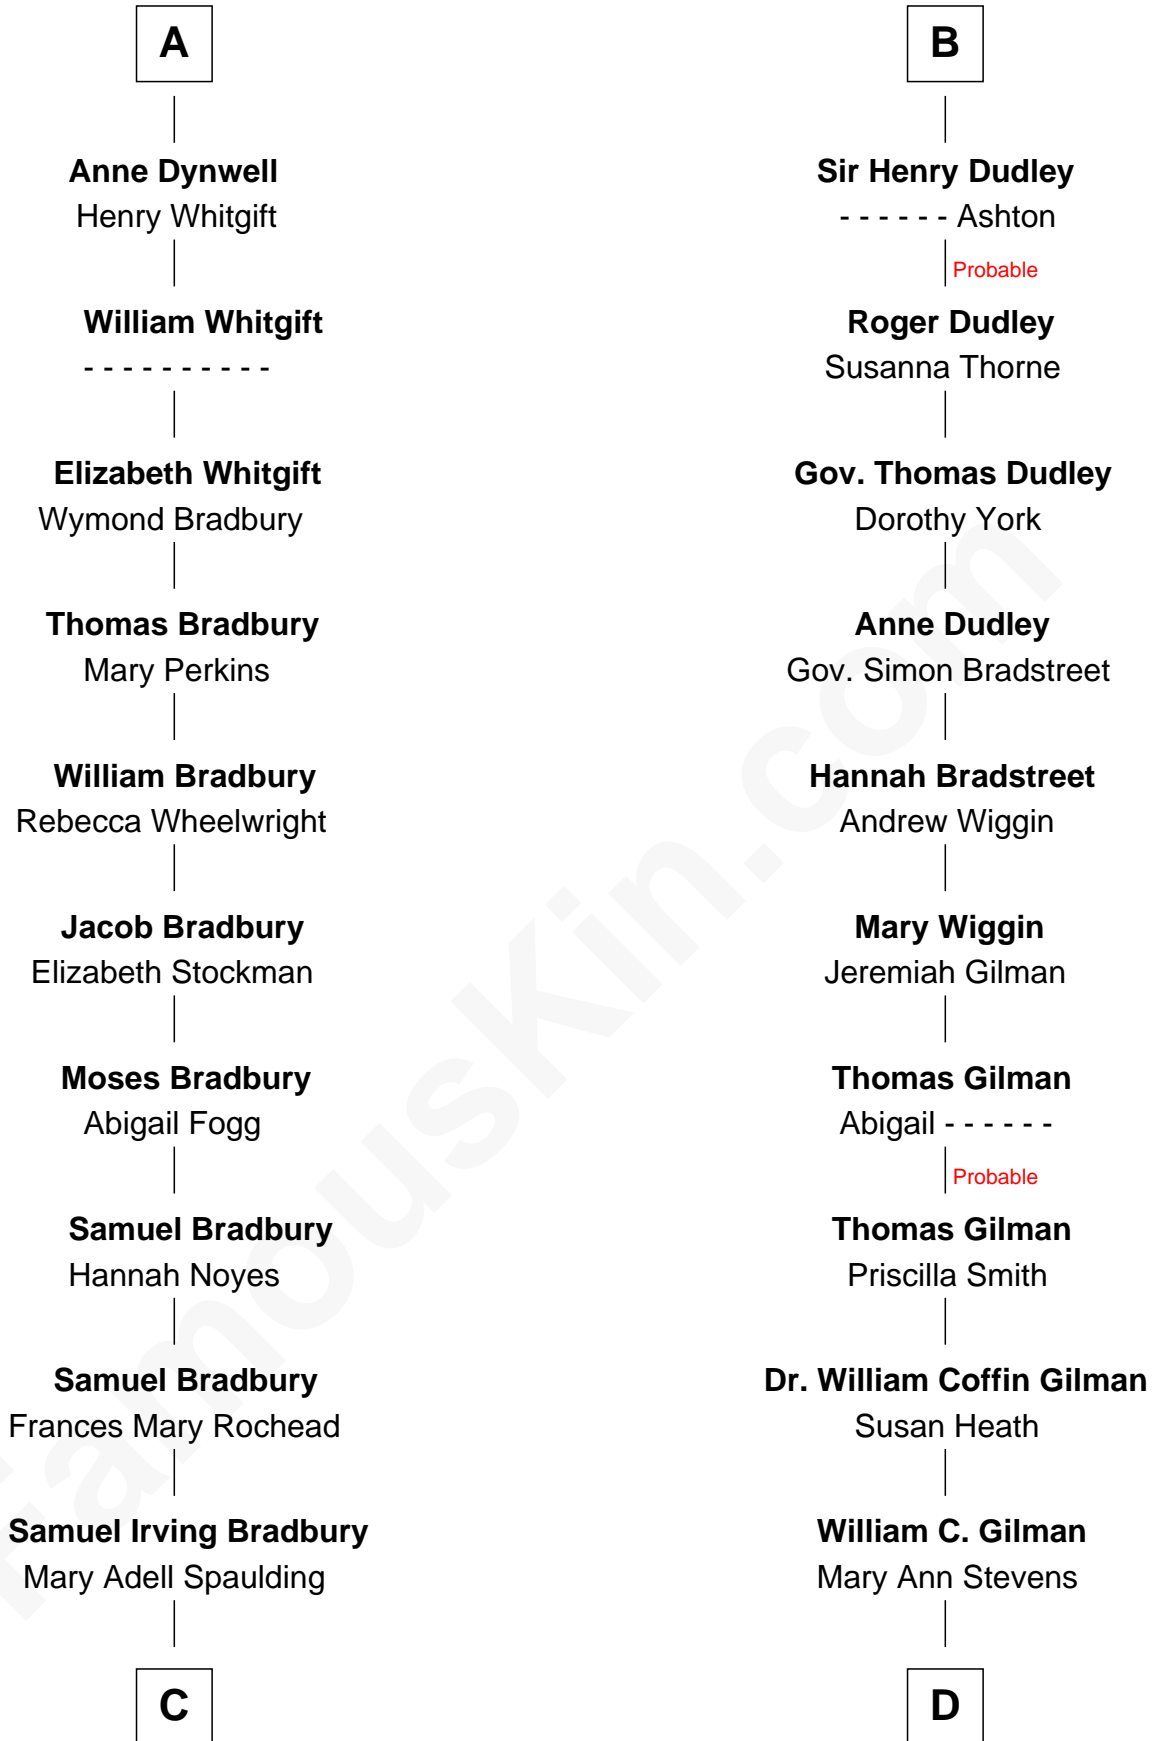

FamousKin.com Relationship Chart of

Ray Bradbury

Author of The Martian Chronicles

19th cousin 1 time removed of

George Hamilton

TV and Movie Actor

Sir William de Ros
Margery de Badlesmere

C

Samuel Hinkston Bradbury

Minnie Alice Davis

Leonard Spaulding Bradbury

Esther Marie Moberg

Ray Bradbury

Author of [The Martian Chronicles](#)

D

George C. Gilman

Elizabeth Melissa Lane

Lillian C. Gilman

Harry Fuller Hamilton

George William Hamilton

Anne Lucille Stevens

George Hamilton

TV and Movie Actor