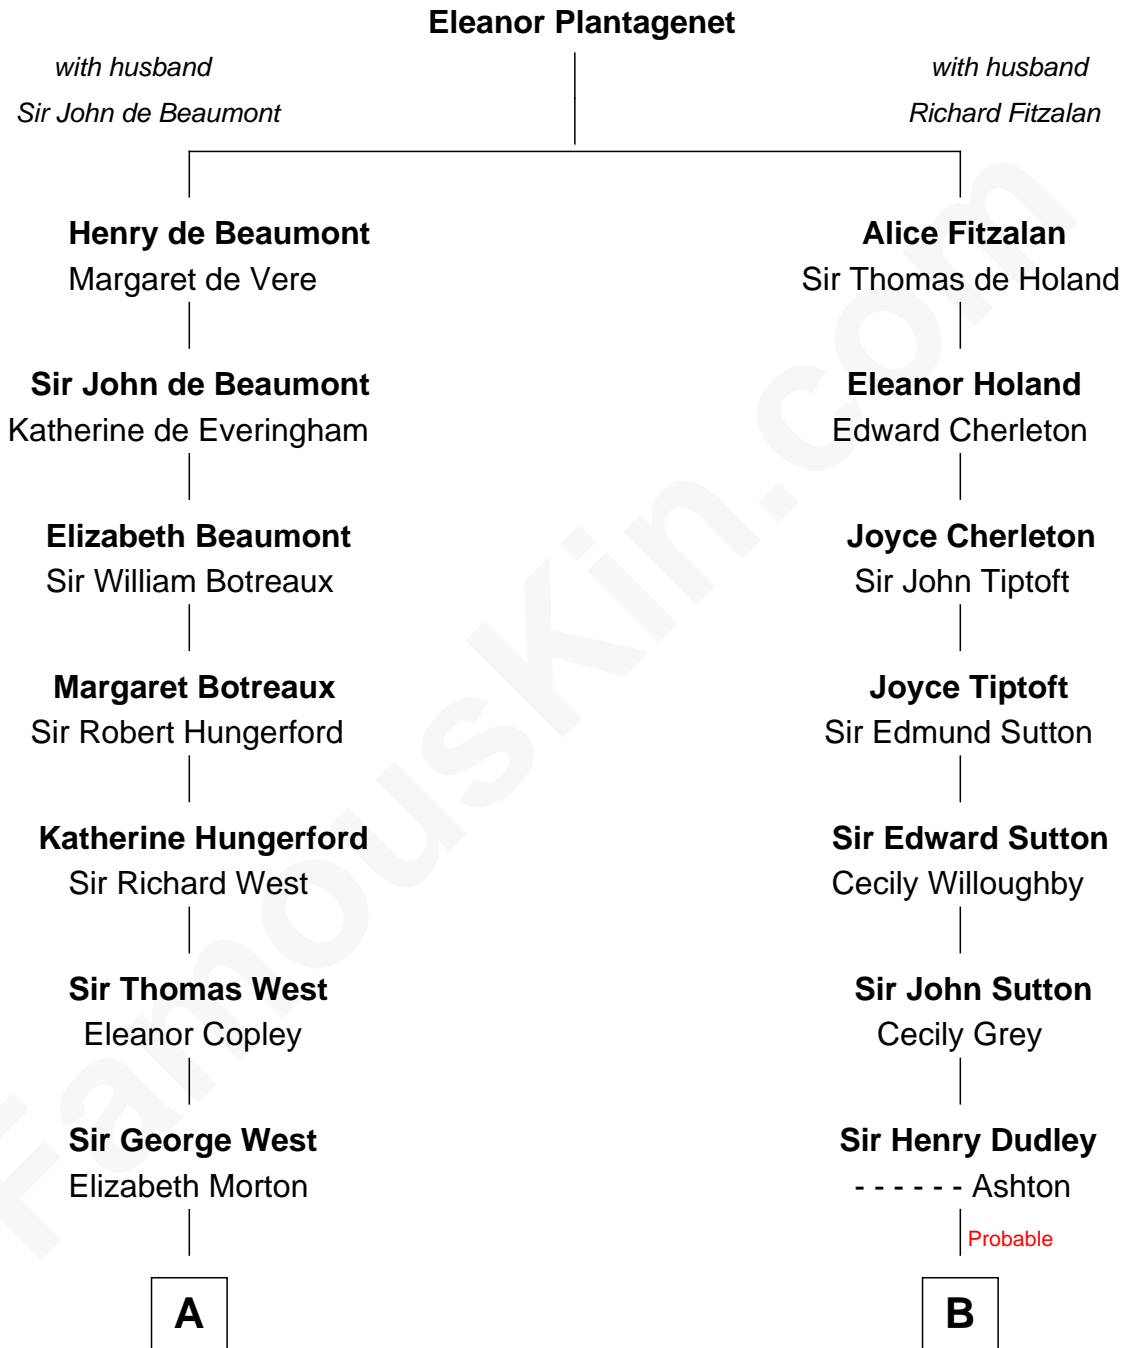

FamousKin.com Relationship Chart of

Ray Bradbury

Author of The Martian Chronicles

19th cousin of

George Hamilton

TV and Movie Actor

C

Samuel Hinkston Bradbury

Minnie Alice Davis

Leonard Spaulding Bradbury

Esther Marie Moberg

Ray Bradbury

Author of The Martian Chronicles

D

Lillian C. Gilman

Harry Fuller Hamilton