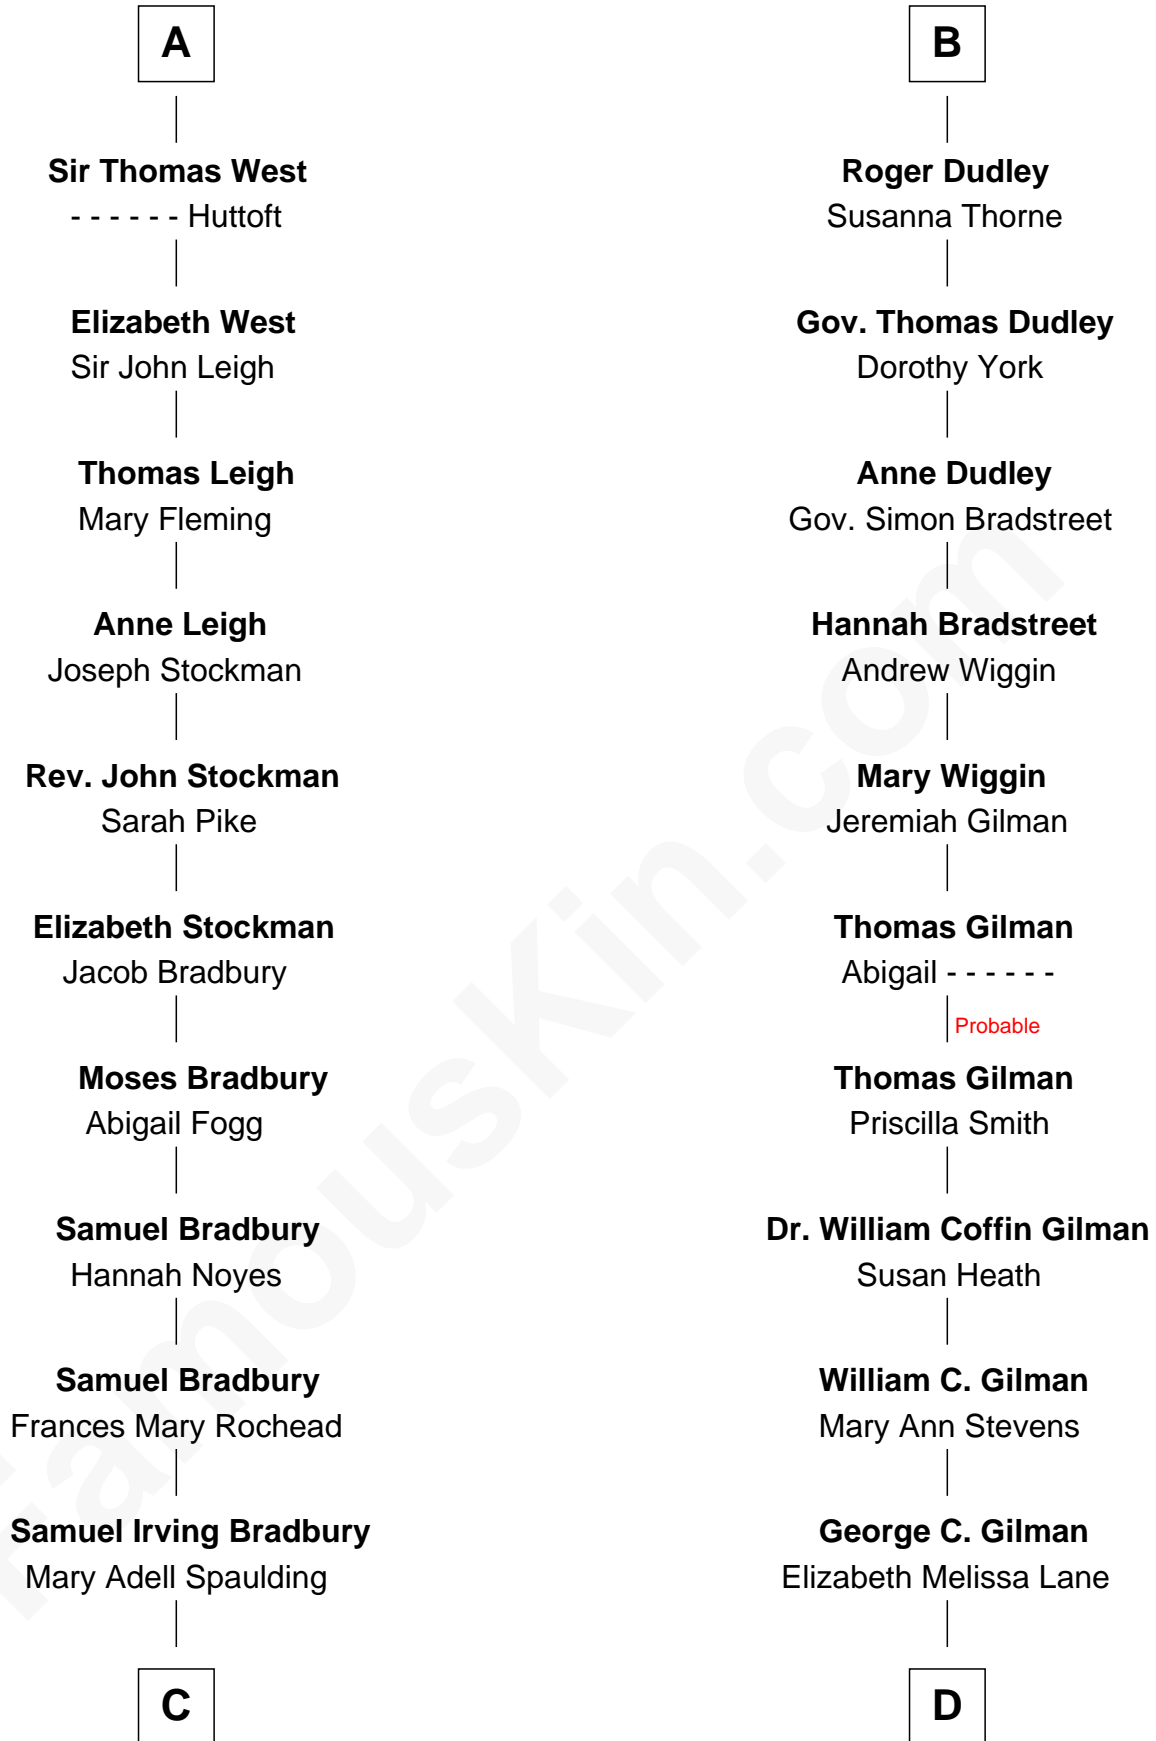

FamousKin.com Relationship Chart of

Ray Bradbury

Author of The Martian Chronicles

19th cousin of

George Hamilton

TV and Movie Actor

C

Samuel Hinkston Bradbury

Minnie Alice Davis

Leonard Spaulding Bradbury

Esther Marie Moberg

Ray Bradbury

Author of The Martian Chronicles

D

Lillian C. Gilman

Harry Fuller Hamilton