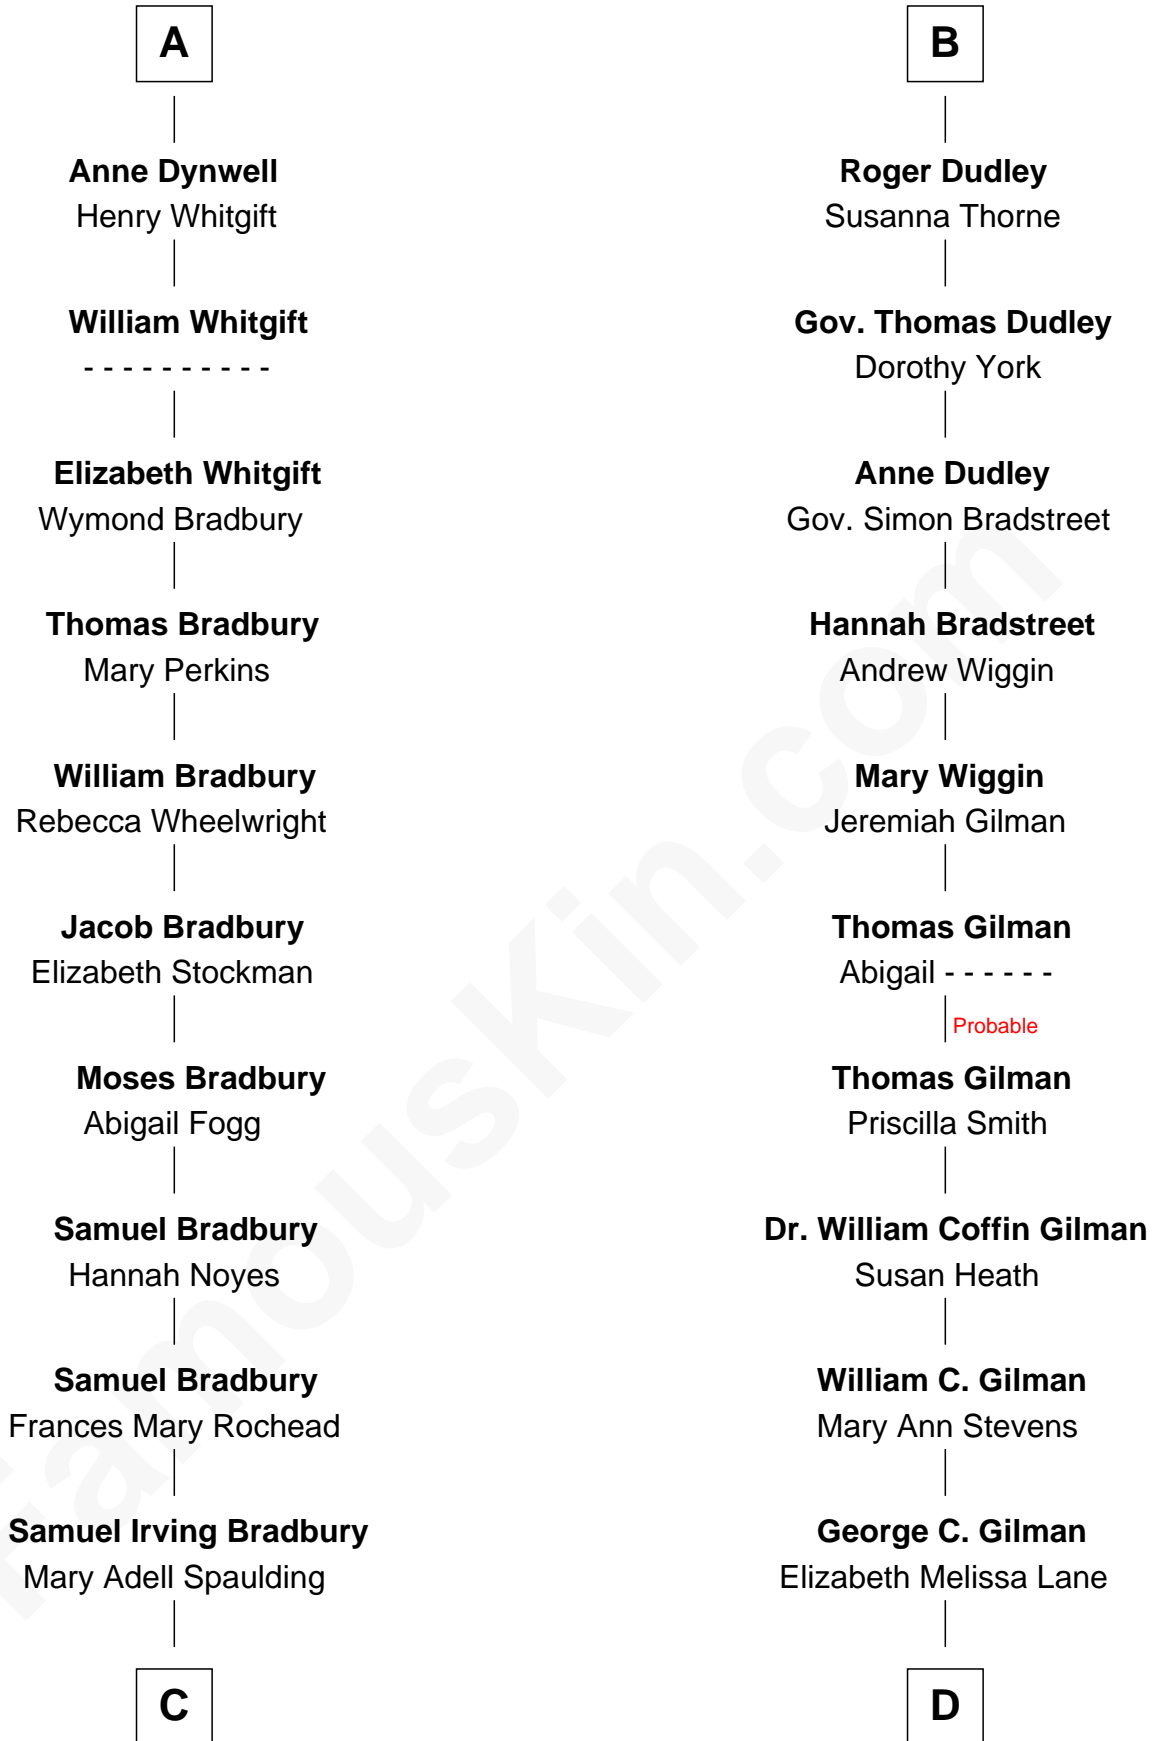

FamousKin.com Relationship Chart of

Ray Bradbury

Author of The Martian Chronicles

19th cousin of

George Hamilton

TV and Movie Actor

Sir Henry de Percy

Idoine de Clifford

Isabel de Percy
Sir William de Aton

Elizabeth de Aton
Sir John Conyers

Robert Conyers
Isabel Pert

Joan Conyers
Sir Philip Dymoke

Sir Thomas Dymoke
Margaret de Welles

Jane Dymoke
John Fulnetby

Katherine Fulnetby
William Dynwell

A

Maude de Percy
Sir John de Neville

Sir Ralph Neville
Joan Beaufort

Katherine Neville
Sir Thomas Strangeways

Joan Strangeways
Sir William Willoughby

Cecily Willoughby
Sir Edward Sutton

Sir John Sutton
Cecily Grey

Sir Henry Dudley
----- Ashton

Probable

B

C

Samuel Hinkston Bradbury

Minnie Alice Davis

Leonard Spaulding Bradbury

Esther Marie Moberg