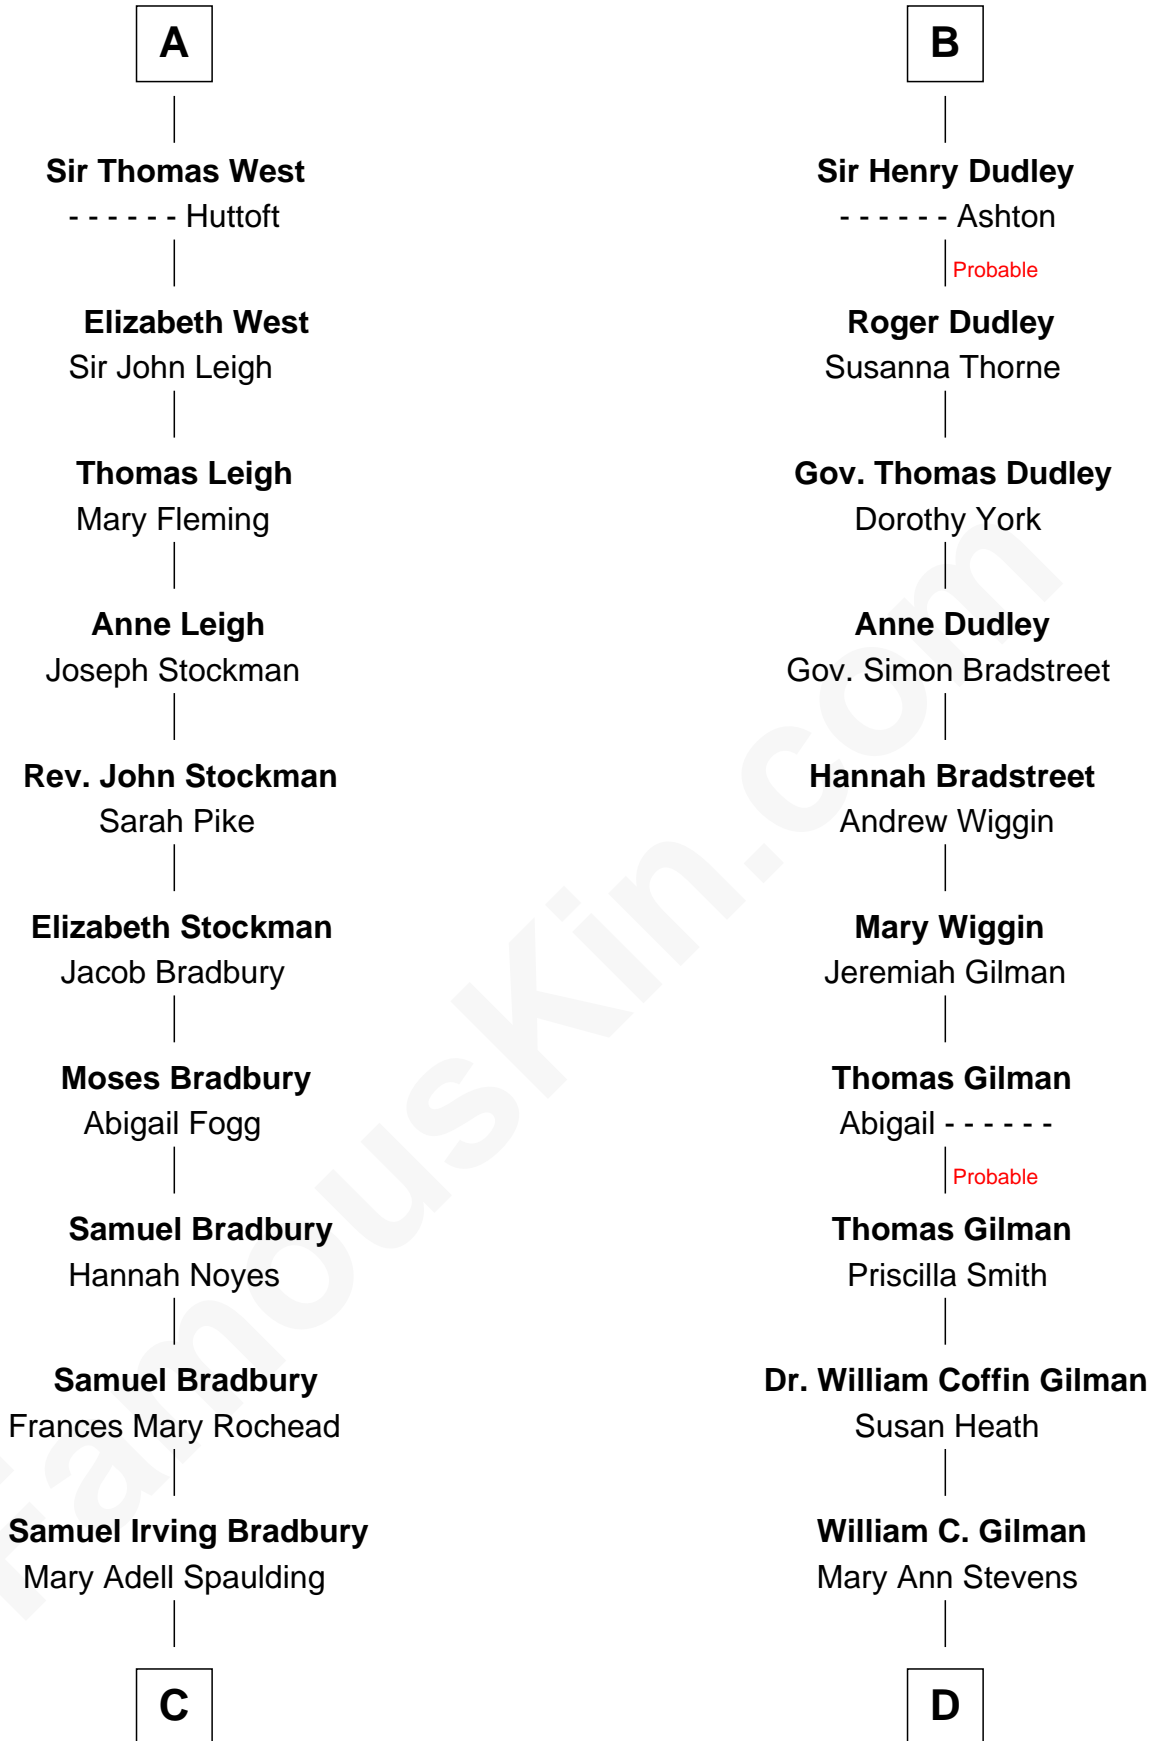

FamousKin.com Relationship Chart of

Ray Bradbury

Author of The Martian Chronicles

19th cousin 1 time removed of

George Hamilton

TV and Movie Actor

Sir Robert de Holland

Maude la Zouche

C

Samuel Hinkston Bradbury

Minnie Alice Davis

Leonard Spaulding Bradbury

Esther Marie Moberg

Ray Bradbury

Author of [The Martian Chronicles](#)

D

George C. Gilman

Elizabeth Melissa Lane

Lillian C. Gilman

Harry Fuller Hamilton

George William Hamilton

Anne Lucille Stevens

George Hamilton

TV and Movie Actor