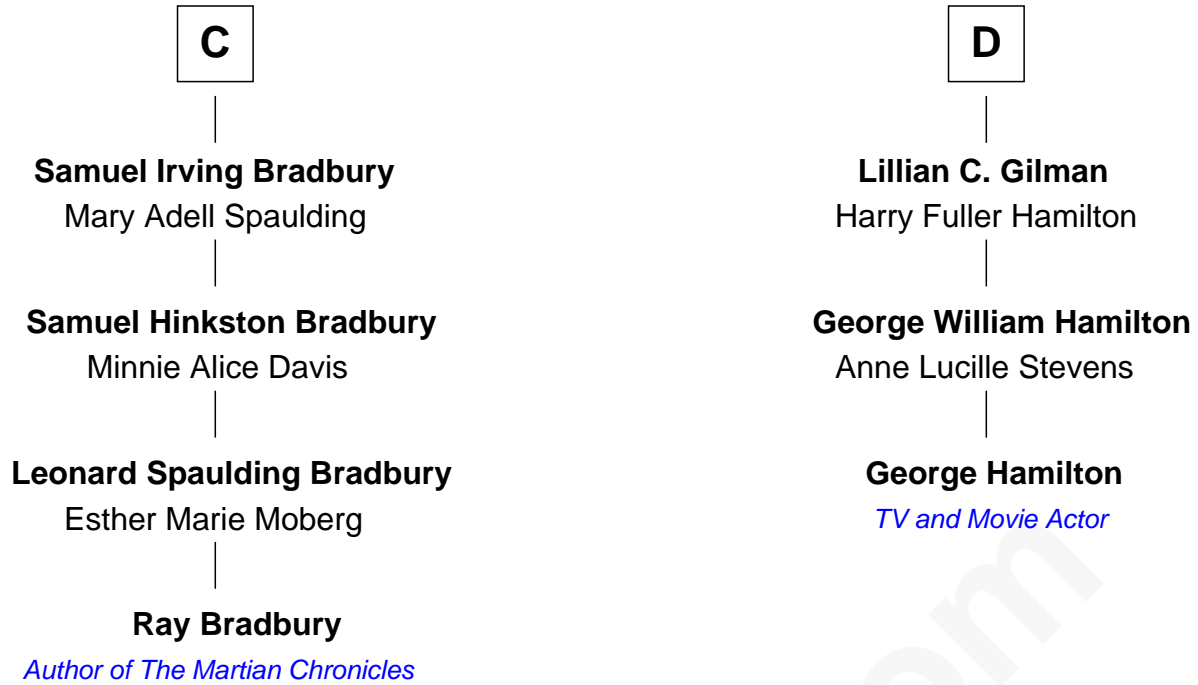

# FamousKin.com Relationship Chart of

**Ray Bradbury**

*Author of The Martian Chronicles*

19th cousin 1 time removed of

**George Hamilton**

*TV and Movie Actor*

**Sir Maurice de Berkeley**

Eve la Zouche

George Hamilton photo by [Angela George](#) [\(CC BY-SA 3.0\)](#)