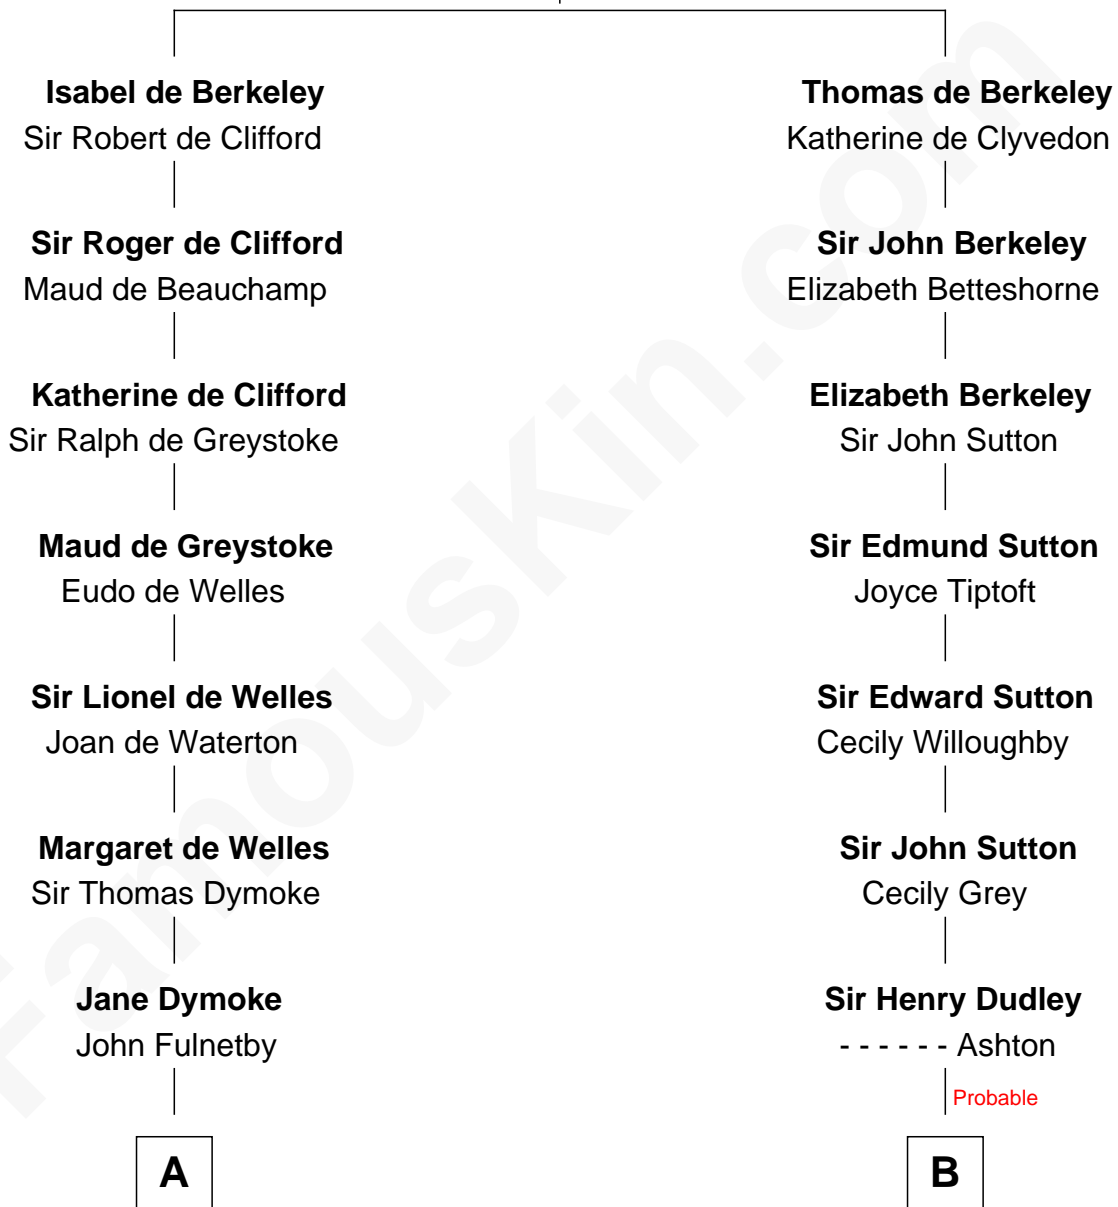

# FamousKin.com Relationship Chart of

**Ray Bradbury**

*Author of The Martian Chronicles*

19th cousin 1 time removed of

**George Hamilton**

*TV and Movie Actor*

**Sir Maurice de Berkeley**

Eve la Zouche

George Hamilton photo by [Angela George](#) [\(CC BY-SA 3.0\)](#)