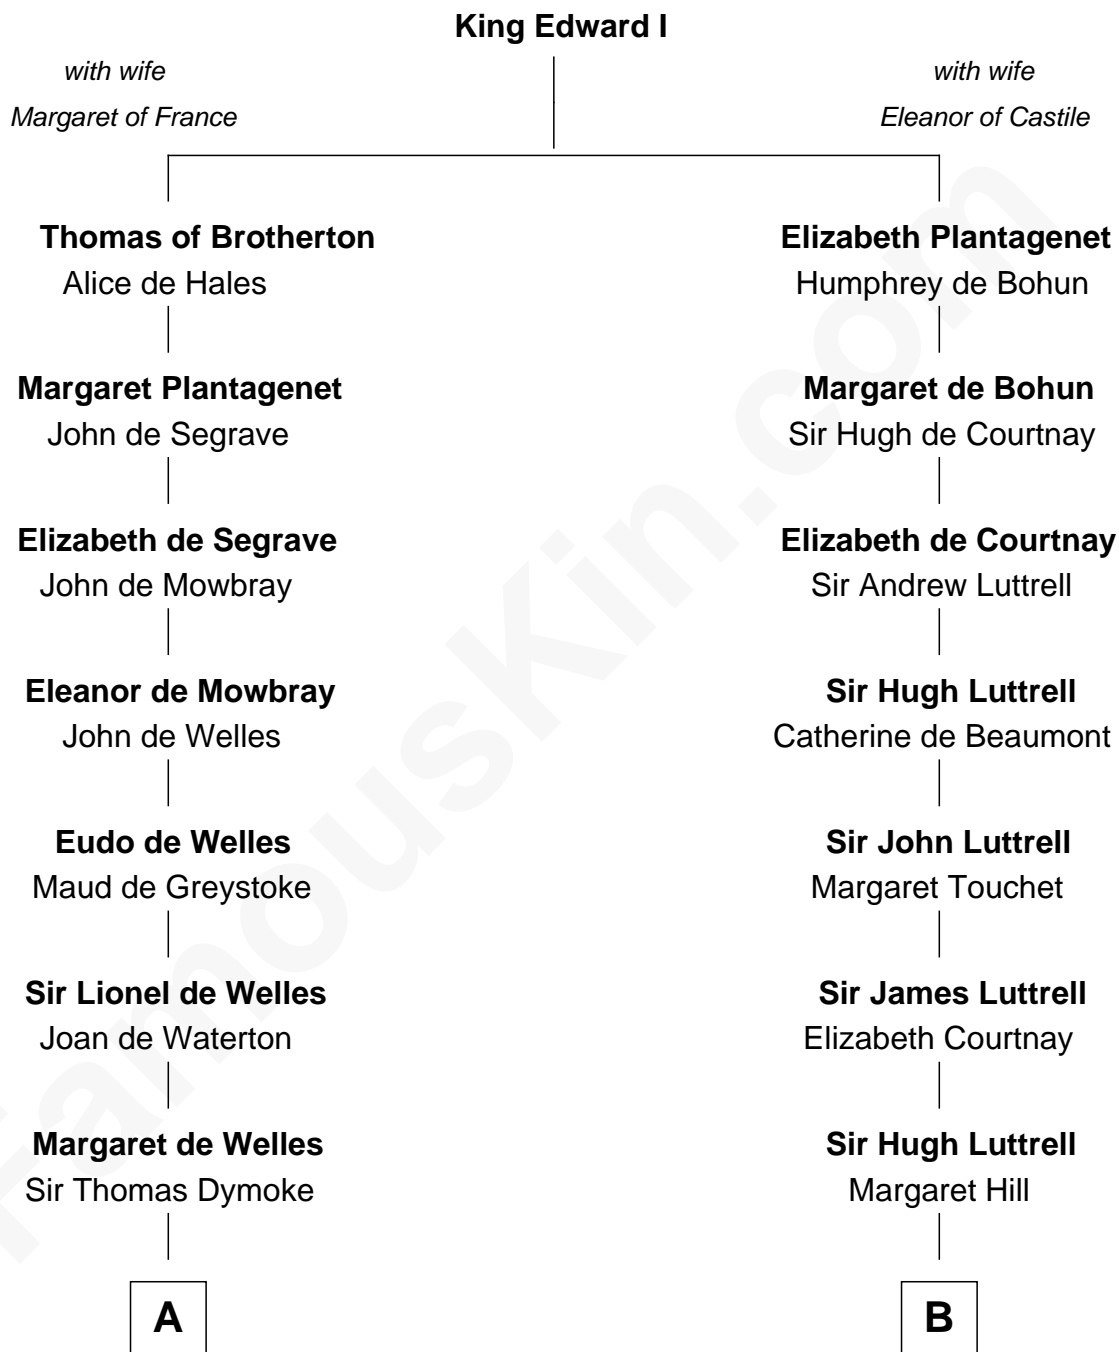

FamousKin.com

Relationship Chart of

Ray Bradbury

Author of The Martian Chronicles

17th cousin 4 times removed of

Herman Melville

Author of Moby Dick