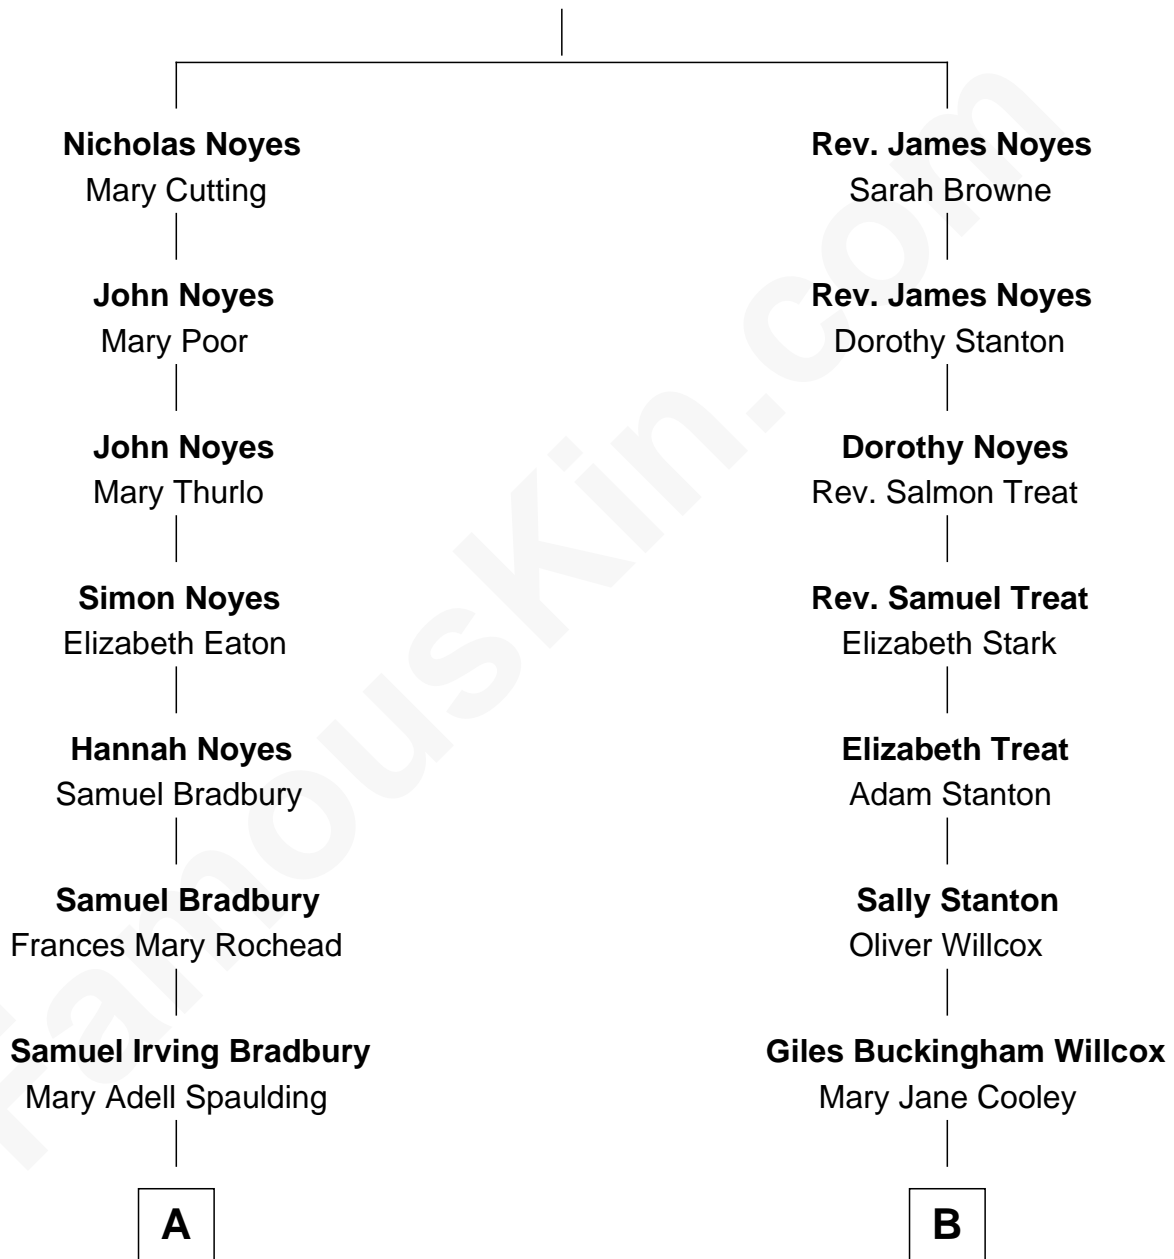

FamousKin.com Relationship Chart of

Ray Bradbury

Author of The Martian Chronicles

9th cousin 1 time removed of

Elisabeth Shue

TV and Movie Actress

Rev. William Noyes

Ann Parker

A

Samuel Hinkston Bradbury

Minnie Alice Davis

Leonard Spaulding Bradbury

Esther Marie Moberg

Ray Bradbury

Author of [The Martian Chronicles](#)

B

Harriet Grace Brewster Willcox

Alexander Hunter Gunn

Mary Brewster Gunn

Adoniram Judson Wells

Anne Brewster Wells

James William Shue

Elisabeth Shue

TV and Movie Actress