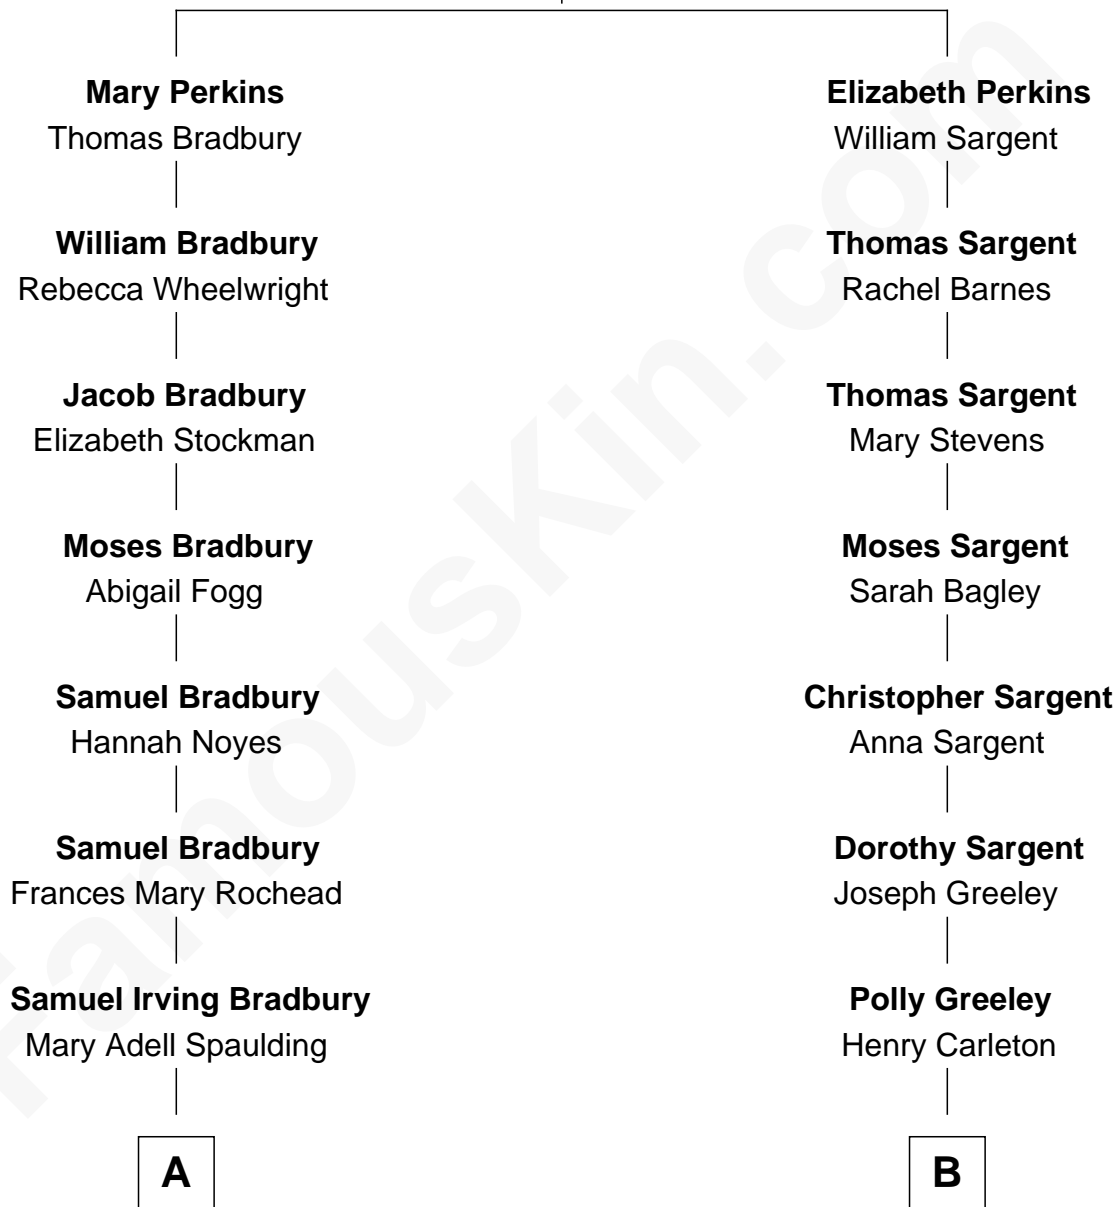

John Perkins

Judith Gater