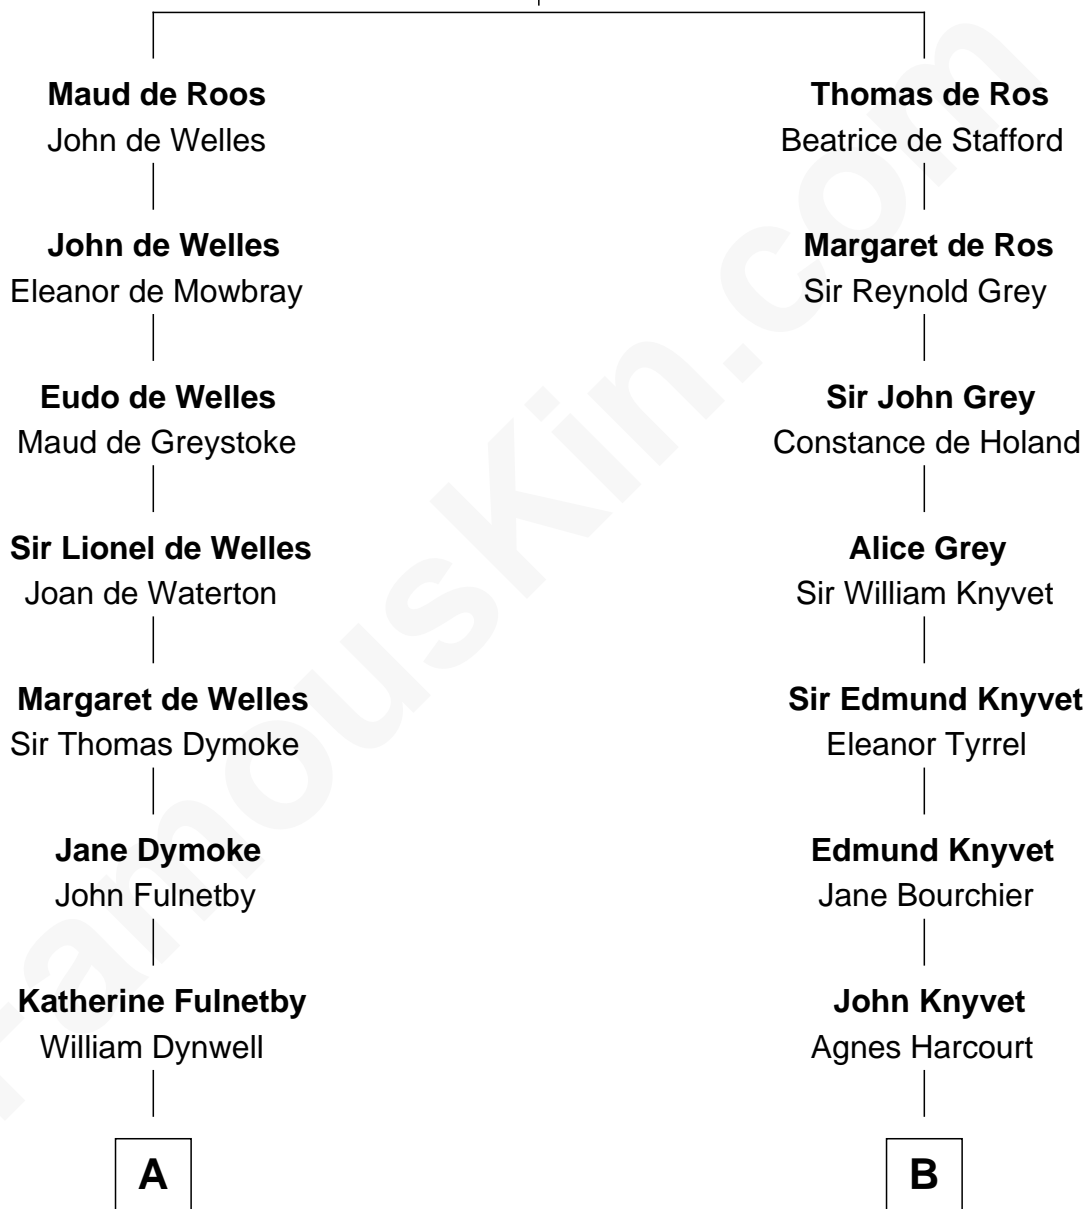

FamousKin.com

Relationship Chart of

Ray Bradbury

Author of The Martian Chronicles

19th cousin 2 times removed of

Carly Fiorina

CEO of Hewlett-Packard

Sir William de Ros
Margery de Badlesmere

C

Samuel Hinkston Bradbury

Minnie Alice Davis

Leonard Spaulding Bradbury

Esther Marie Moberg

Ray Bradbury

Author of [The Martian Chronicles](#)

D

Margaret Isabella Walker

Heinrich Weber

John Walker Weber

Maude Graves

Cara Carleton Weber

Harold Marvin Sneed

Joseph Tyree Sneed

Madelon Montross Juergens