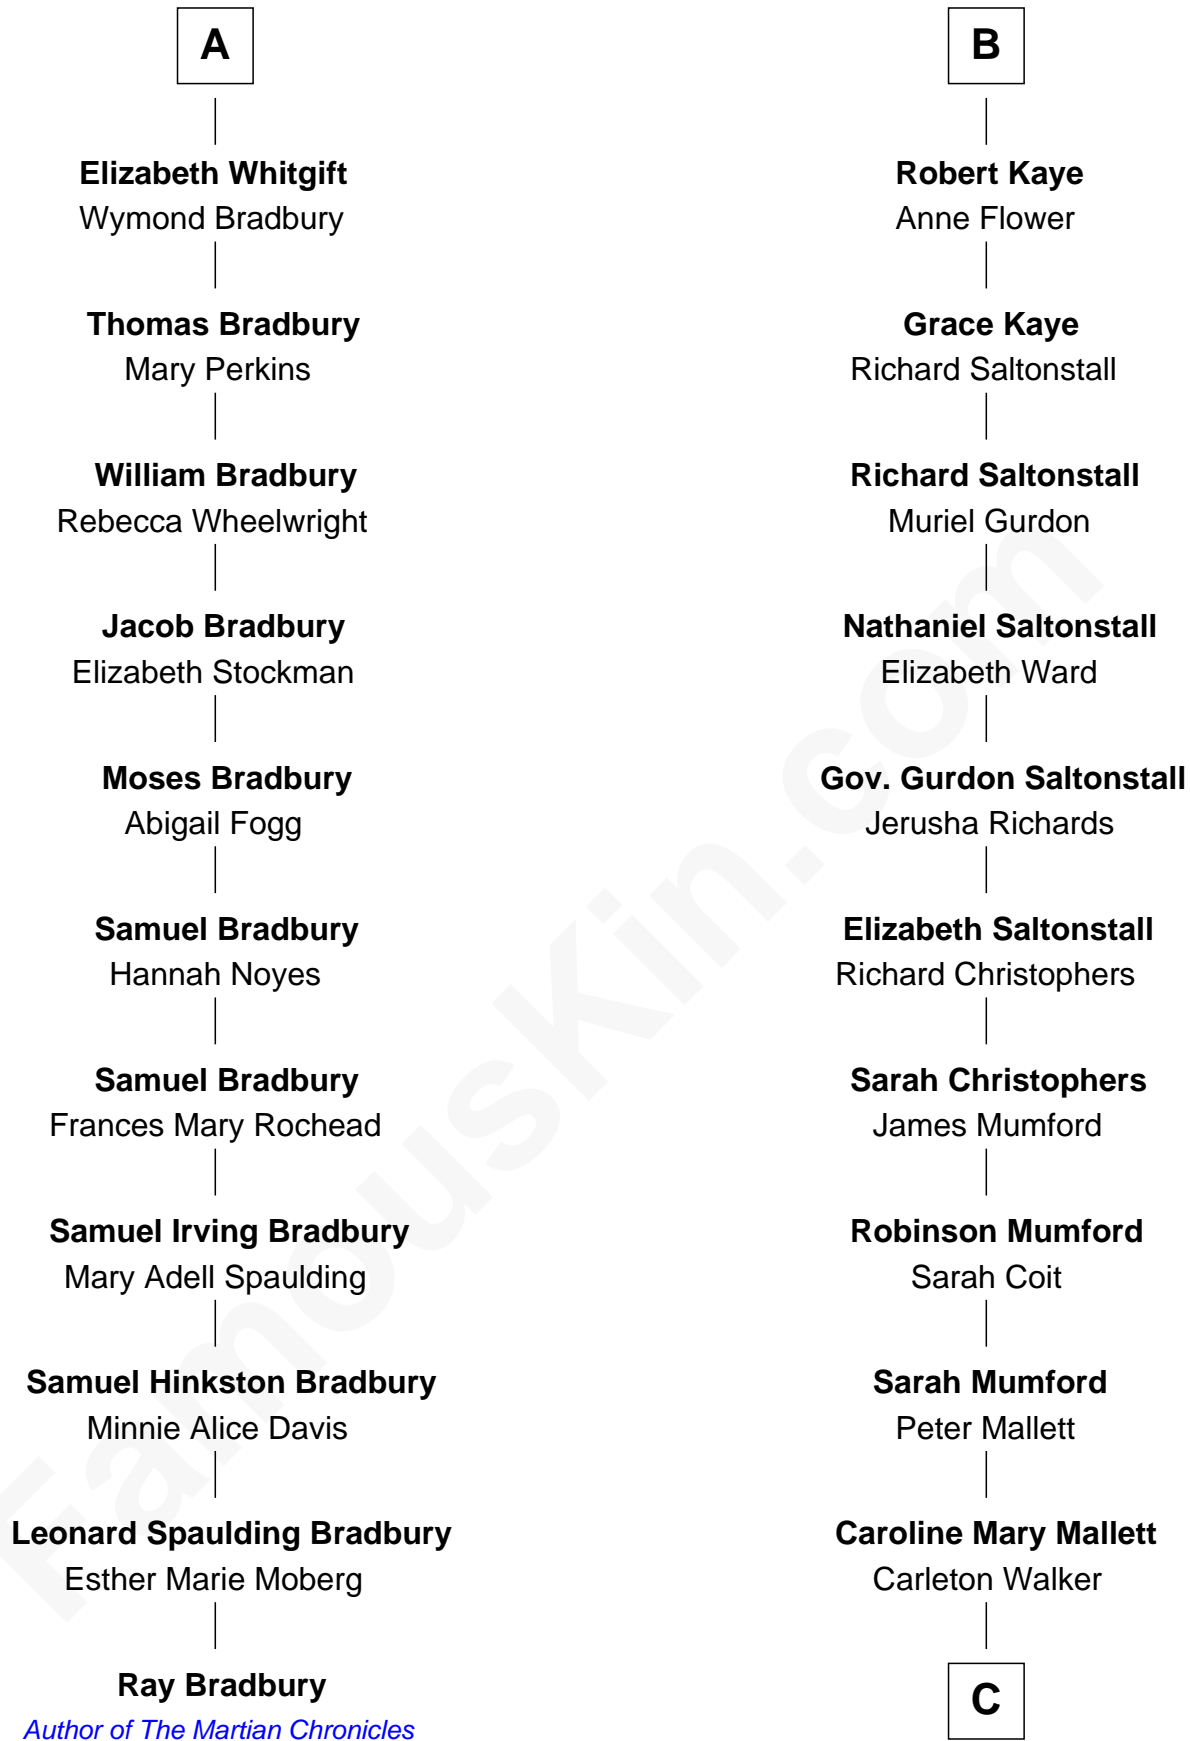

FamousKin.com Relationship Chart of

Ray Bradbury

Author of The Martian Chronicles

17th cousin 4 times removed of

Carly Fiorina

CEO of Hewlett-Packard

C

Margaret Isabella Walker

Heinrich Weber

John Walker Weber

Maude Graves

Cara Carleton Weber

Harold Marvin Sneed

Joseph Tyree Sneed

Madelon Montross Juergens

Carly Fiorina