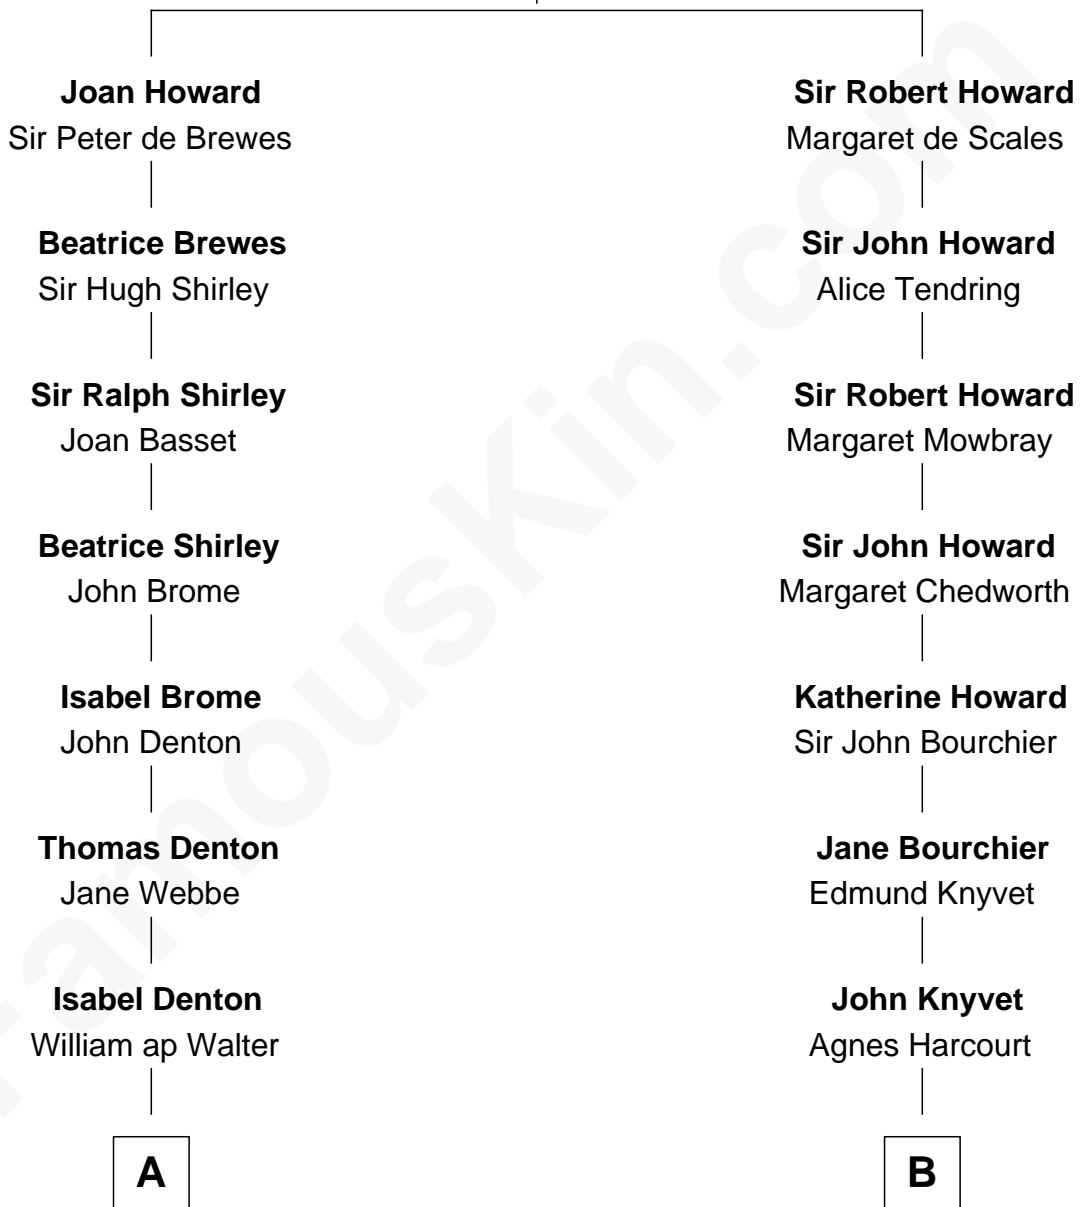

# FamousKin.com Relationship Chart of

**Ray Bradbury**

*Author of The Martian Chronicles*

19th cousin 2 times removed of

**Carly Fiorina**

*CEO of Hewlett-Packard*

**Sir John Howard**

Alice de Bois

**C**

**Samuel Hinkston Bradbury**

Minnie Alice Davis

**Leonard Spaulding Bradbury**

Esther Marie Moberg

**Ray Bradbury**

*Author of [The Martian Chronicles](#)*

**D**

**Margaret Isabella Walker**

Heinrich Weber

**John Walker Weber**

Maude Graves

**Cara Carleton Weber**

Harold Marvin Sneed

**Joseph Tyree Sneed**

Madelon Montross Juergens