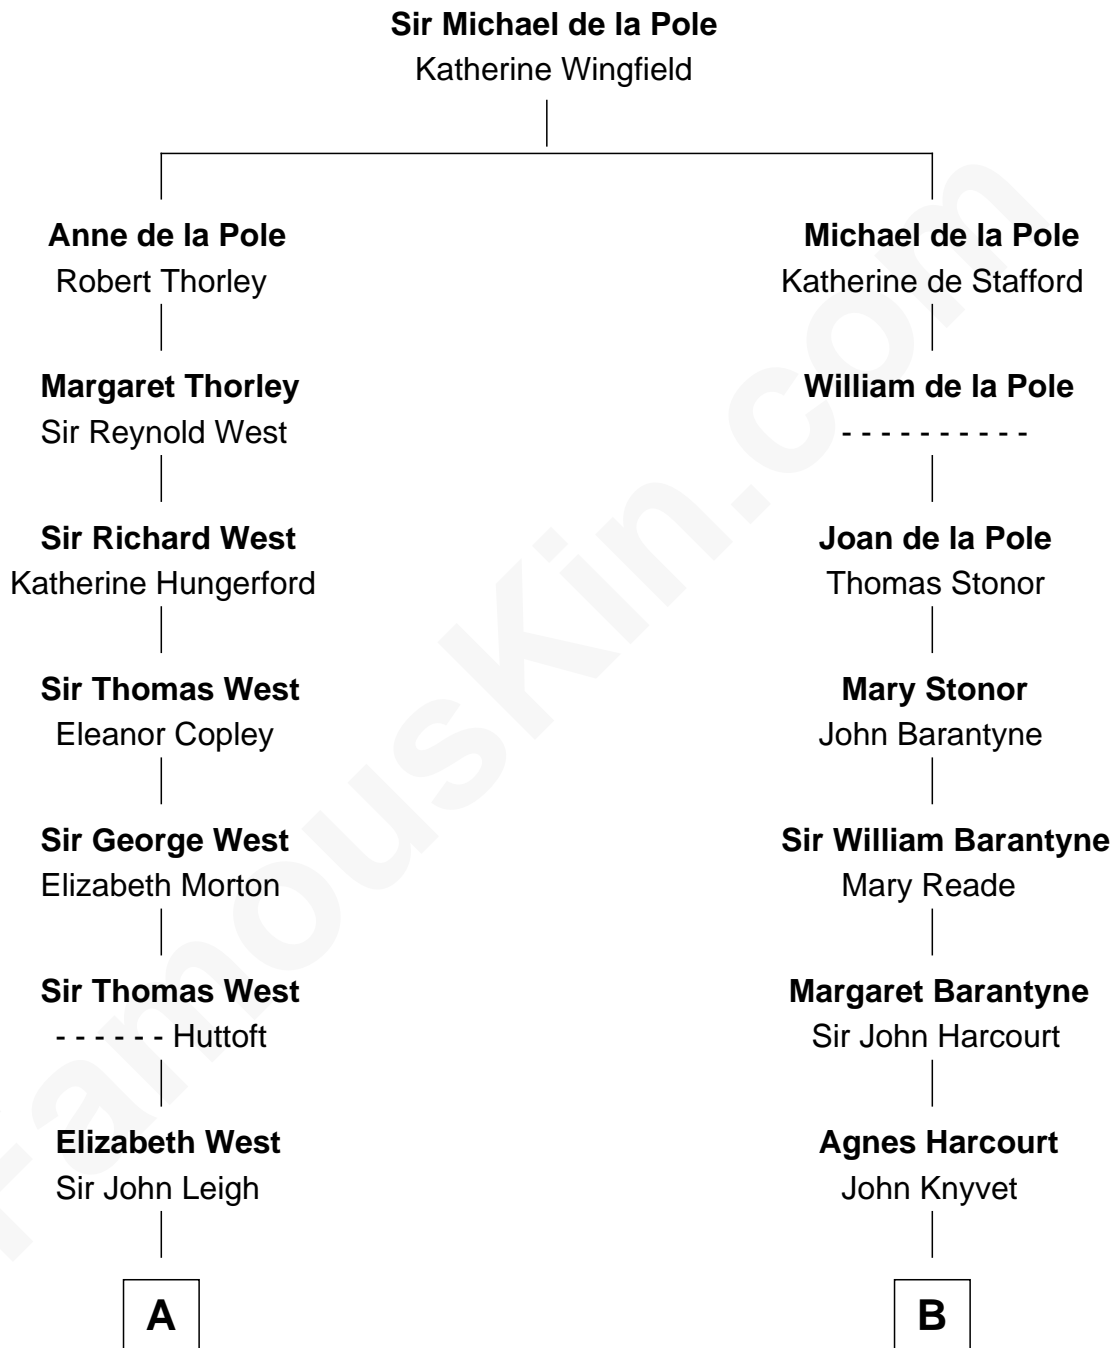

# FamousKin.com Relationship Chart of

**Ray Bradbury**

*Author of The Martian Chronicles*

17th cousin 4 times removed of

**Carly Fiorina**

*CEO of Hewlett-Packard*

C

**Margaret Isabella Walker**

Heinrich Weber

**John Walker Weber**

Maude Graves

**Cara Carleton Weber**

Harold Marvin Sneed

**Joseph Tyree Sneed**

Madelon Montross Juergens

**Carly Fiorina**