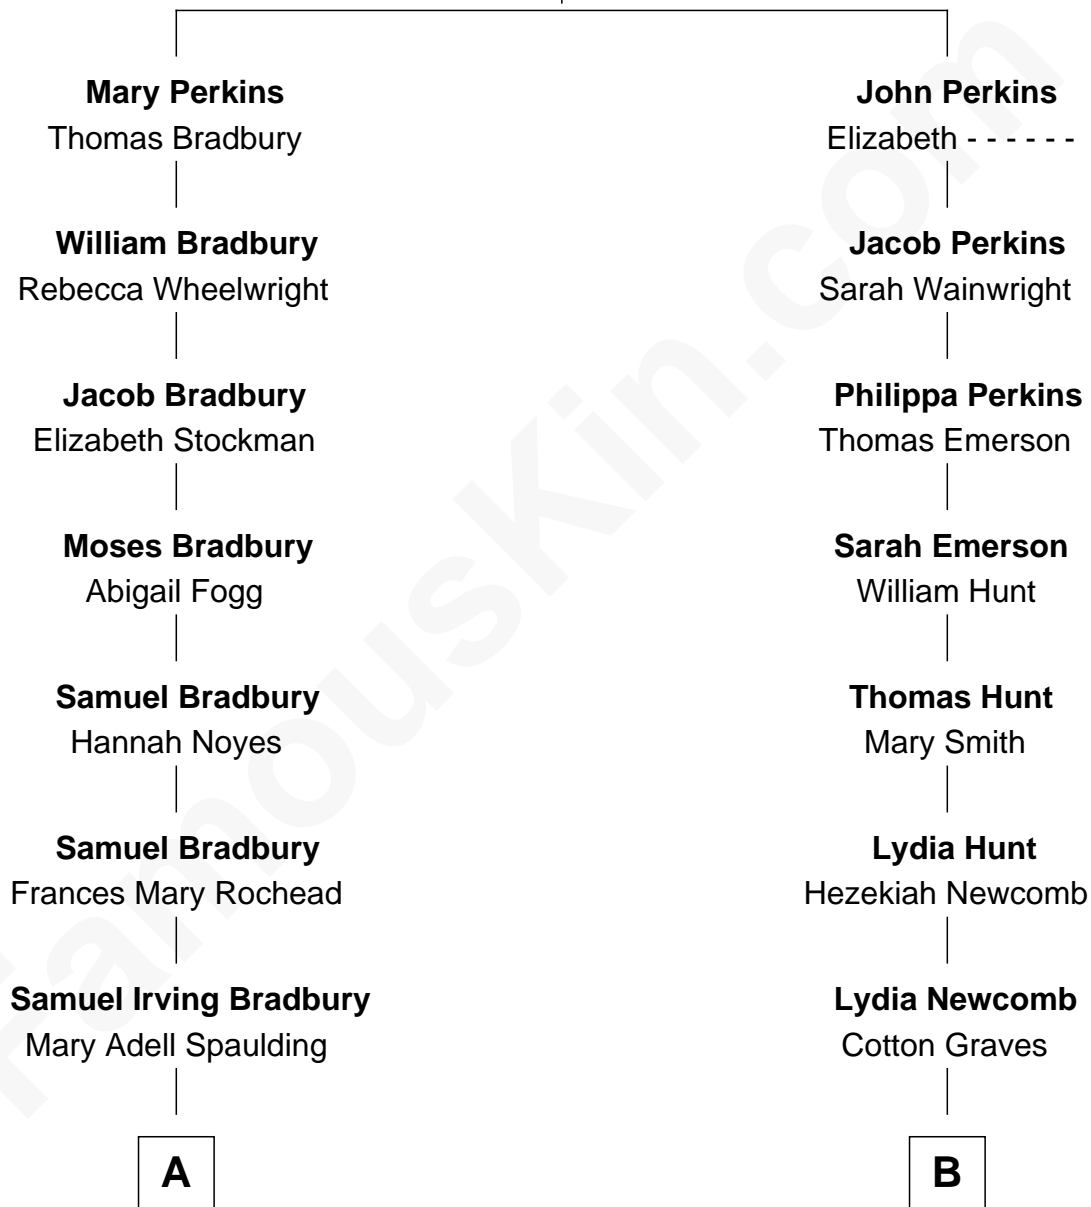

FamousKin.com Relationship Chart of

Ray Bradbury

Author of The Martian Chronicles

9th cousin 2 times removed of

John Lithgow

Stage, TV, and Movie Actor

John Perkins

Judith Gater

A

Samuel Hinkston Bradbury

Minnie Alice Davis

Leonard Spaulding Bradbury

Esther Marie Moberg

Ray Bradbury

Author of [The Martian Chronicles](#)

B

Warren Mattoon Graves

Amanda Root

Albert Mattoon Graves

Mary E. Bronson

Eva Bronson Graves

Rev. Orlo Josiah Price

Sarah Jane Price

Arthur Washington Lithgow