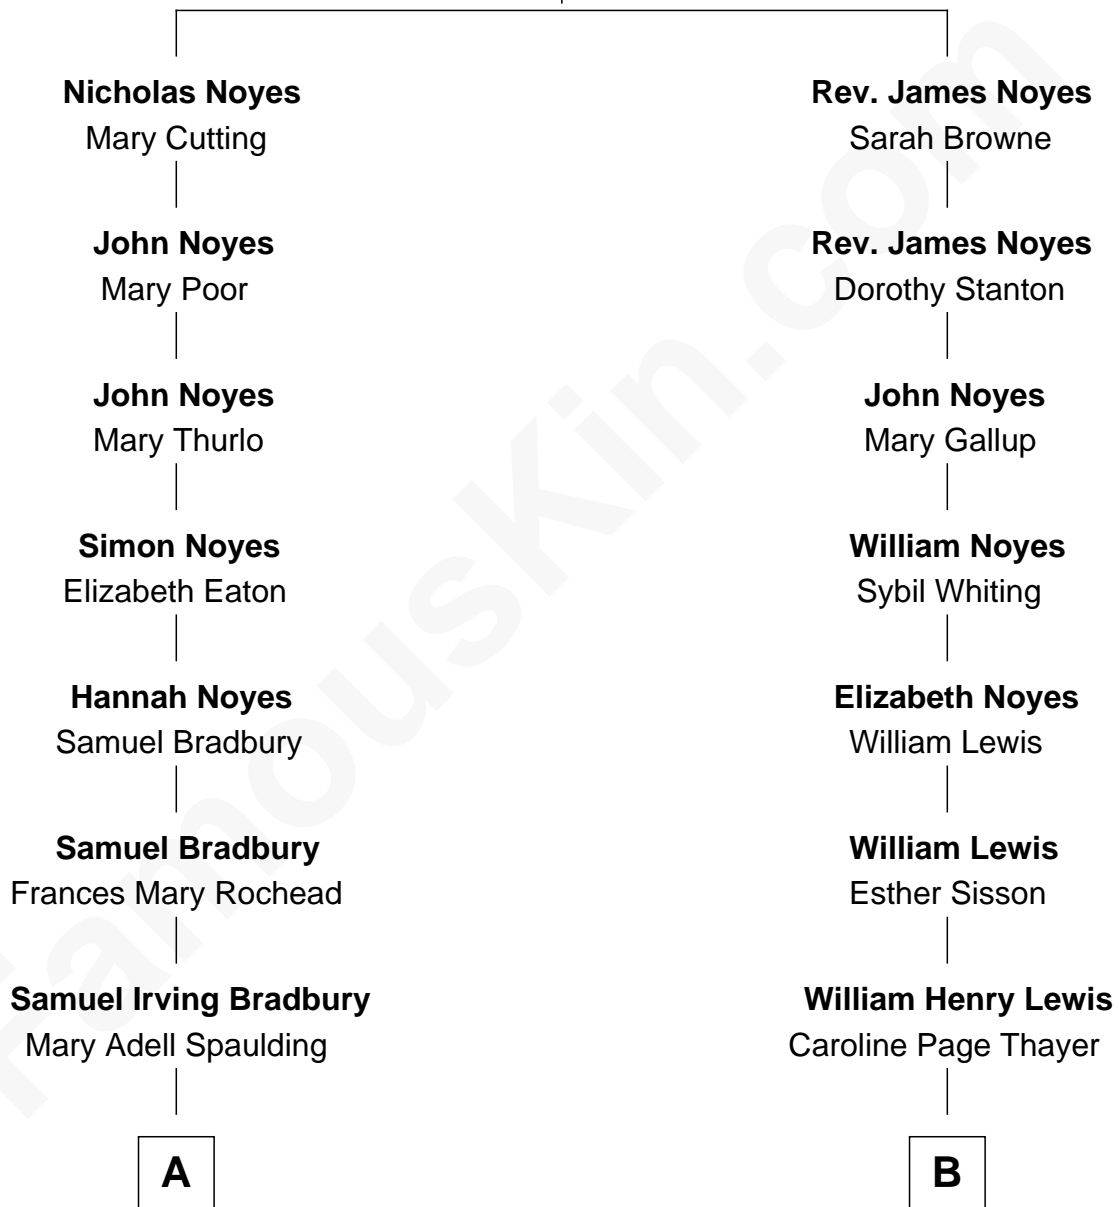

FamousKin.com Relationship Chart of

Ray Bradbury

Author of The Martian Chronicles

9th cousin 1 time removed of

David Hyde Pierce

Stage, TV, and Movie Actor

Rev. William Noyes

Ann Parker

A

Samuel Hinkston Bradbury

Minnie Alice Davis

Leonard Spaulding Bradbury

Esther Marie Moberg

Ray Bradbury

Author of [The Martian Chronicles](#)

B

Mary Annie Lewis

George W. Hyde

Helen E. Hyde

Arthur J. Pierce

George Hyde Pierce

Laura Marie Hughes

David Hyde Pierce

Stage, TV, and Movie Actor