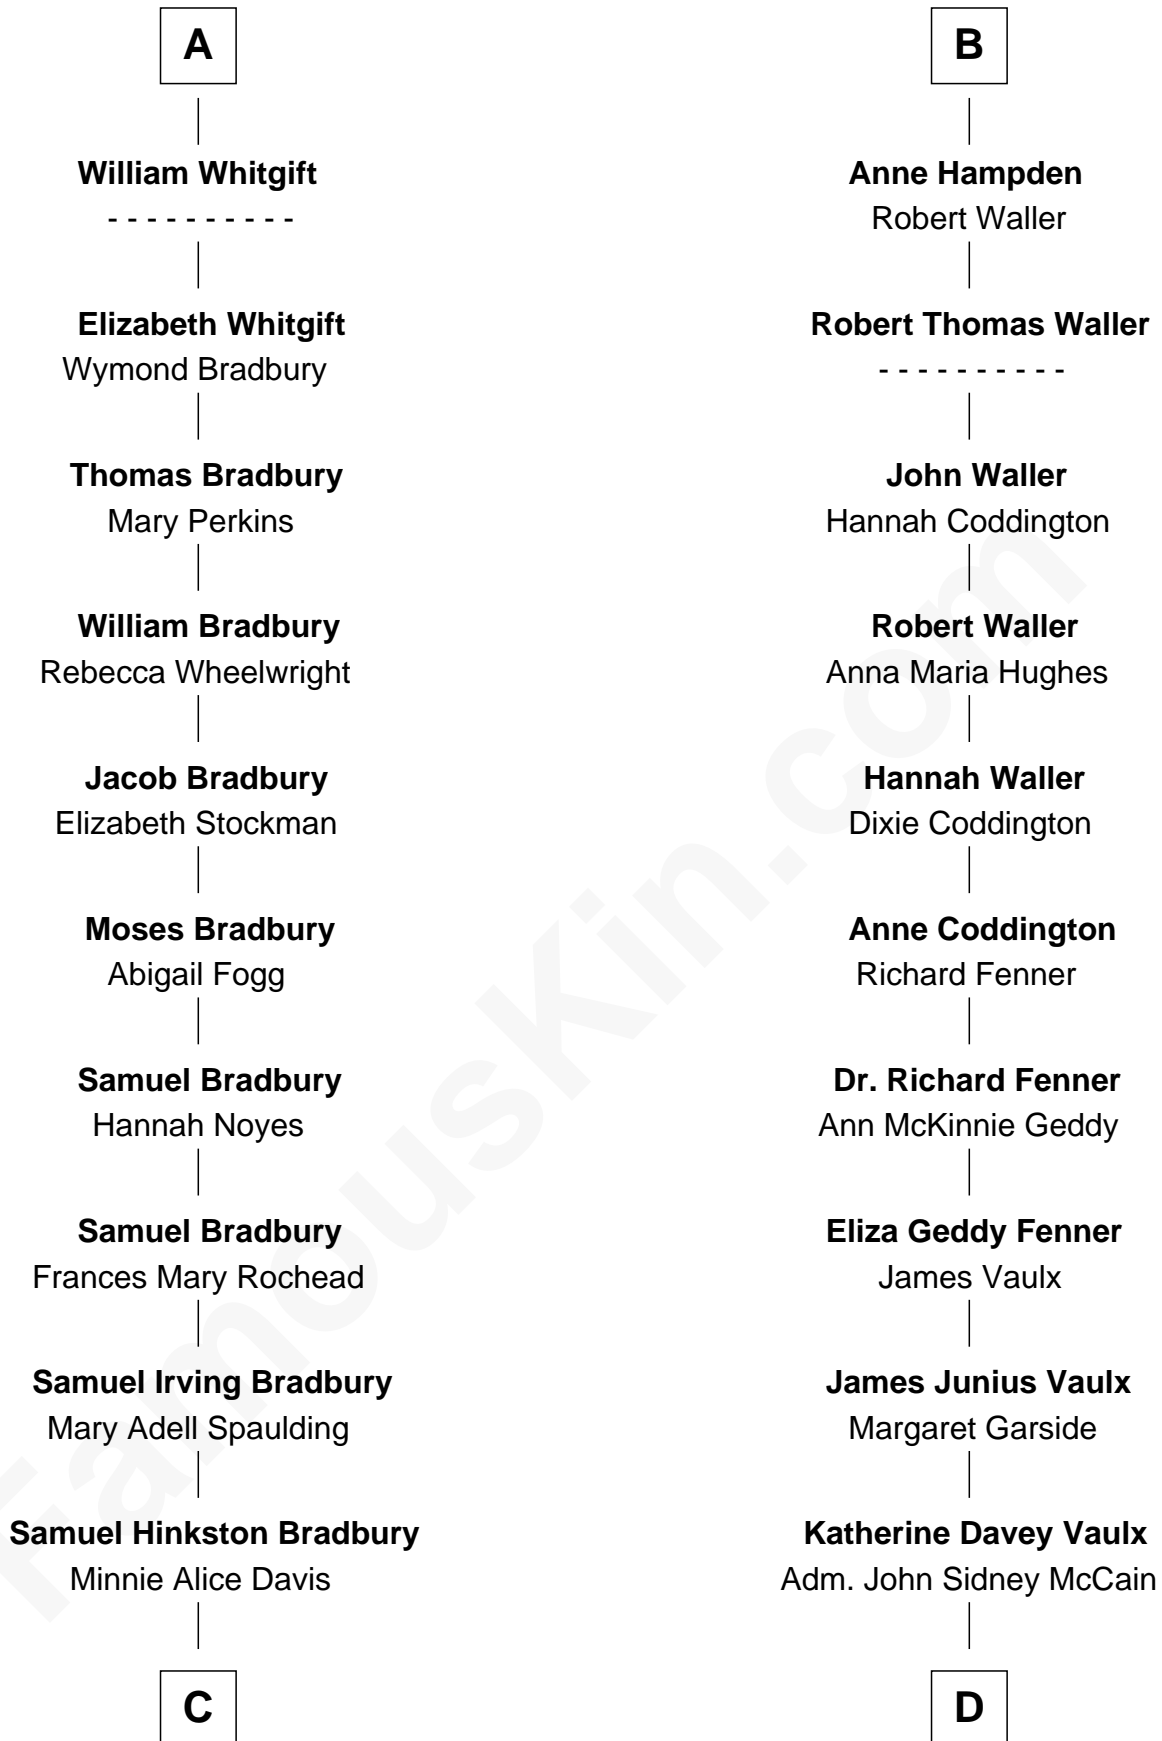

FamousKin.com Relationship Chart of

Ray Bradbury

Author of The Martian Chronicles

18th cousin of

John McCain

U.S. Senator from Arizona

John de Welles

Maud de Roos

John de Welles
Eleanor de Mowbray

Eudo de Welles
Maud de Greystoke

Sir Lionel de Welles
Joan de Waterton

Margaret de Welles
Sir Thomas Dymoke

Jane Dymoke
John Fulnetby

Katherine Fulnetby
William Dynwell

Anne Dynwell
Henry Whitgift

A

Margery de Welles
Stephen le Scrope

Maude le Scrope
Sir Baldwin Freville

Elizabeth Freville
Sir Thomas Ferrers

Sir Henry Ferrers
Margaret Heckstall

Sir Edward Ferrers
Constance Brome

Elizabeth Ferrers
John Hampden

Griffith Hampden
Anne Cave

B

FamousKin.com