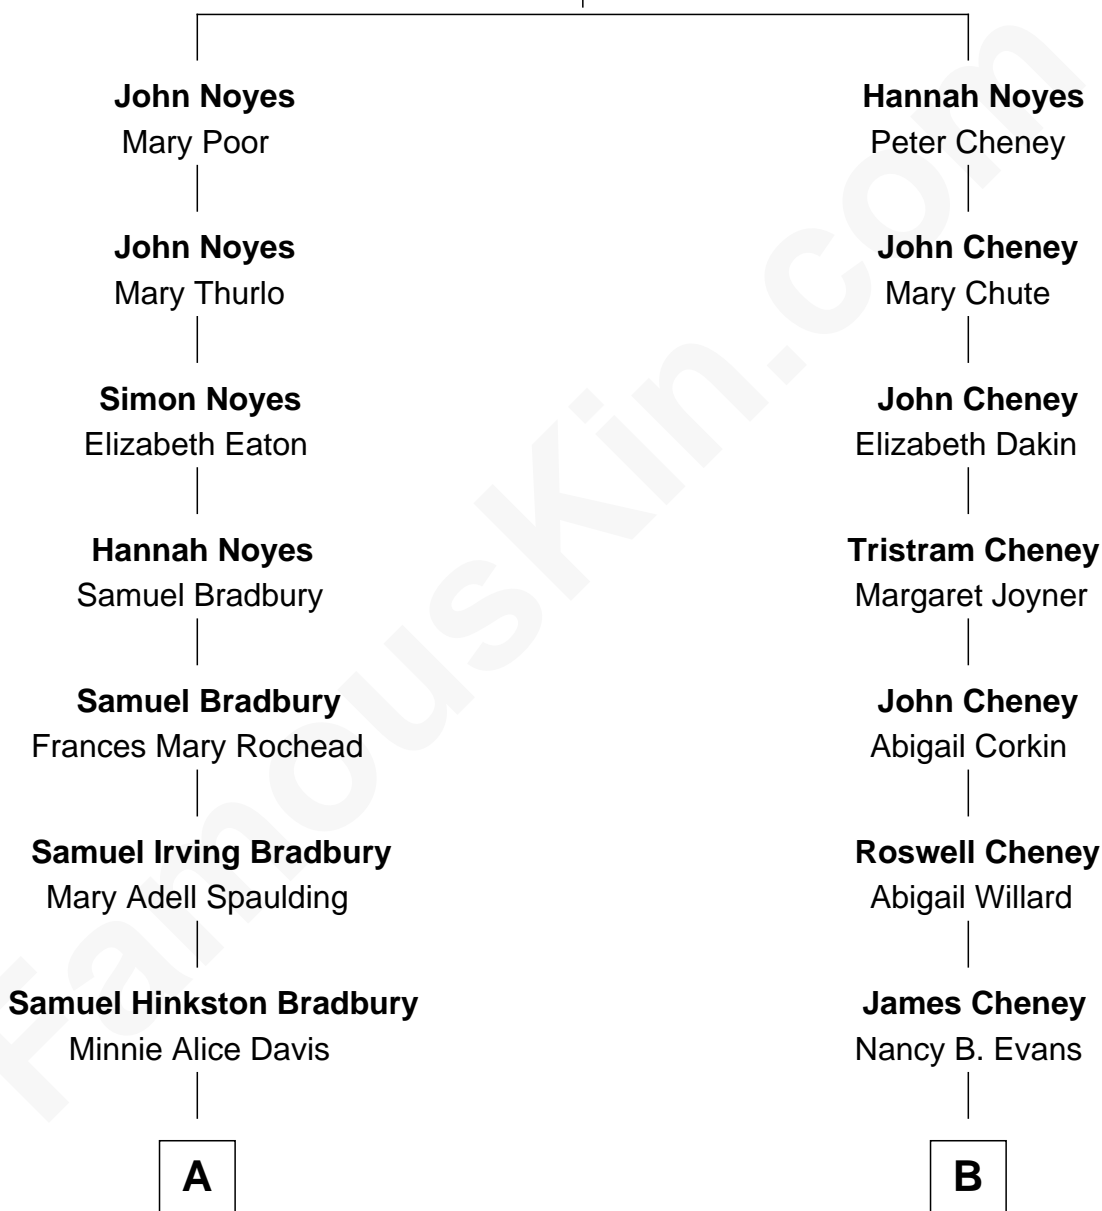

# FamousKin.com Relationship Chart of

**Ray Bradbury**

*Author of The Martian Chronicles*

8th cousin 1 time removed of

**Carole Lombard**

*Movie Actress*

**Nicholas Noyes**

Mary Cutting

**A**

**Leonard Spaulding Bradbury**

Esther Marie Moberg

**Ray Bradbury**

*Author of The Martian Chronicles*

**B**

**Alice S. Cheney**

Charles S. Knight

**Elizabeth Jayne Knight**

Frederick Christian Peters

**Carole Lombard**

*Movie Actress*

FamousKin.com