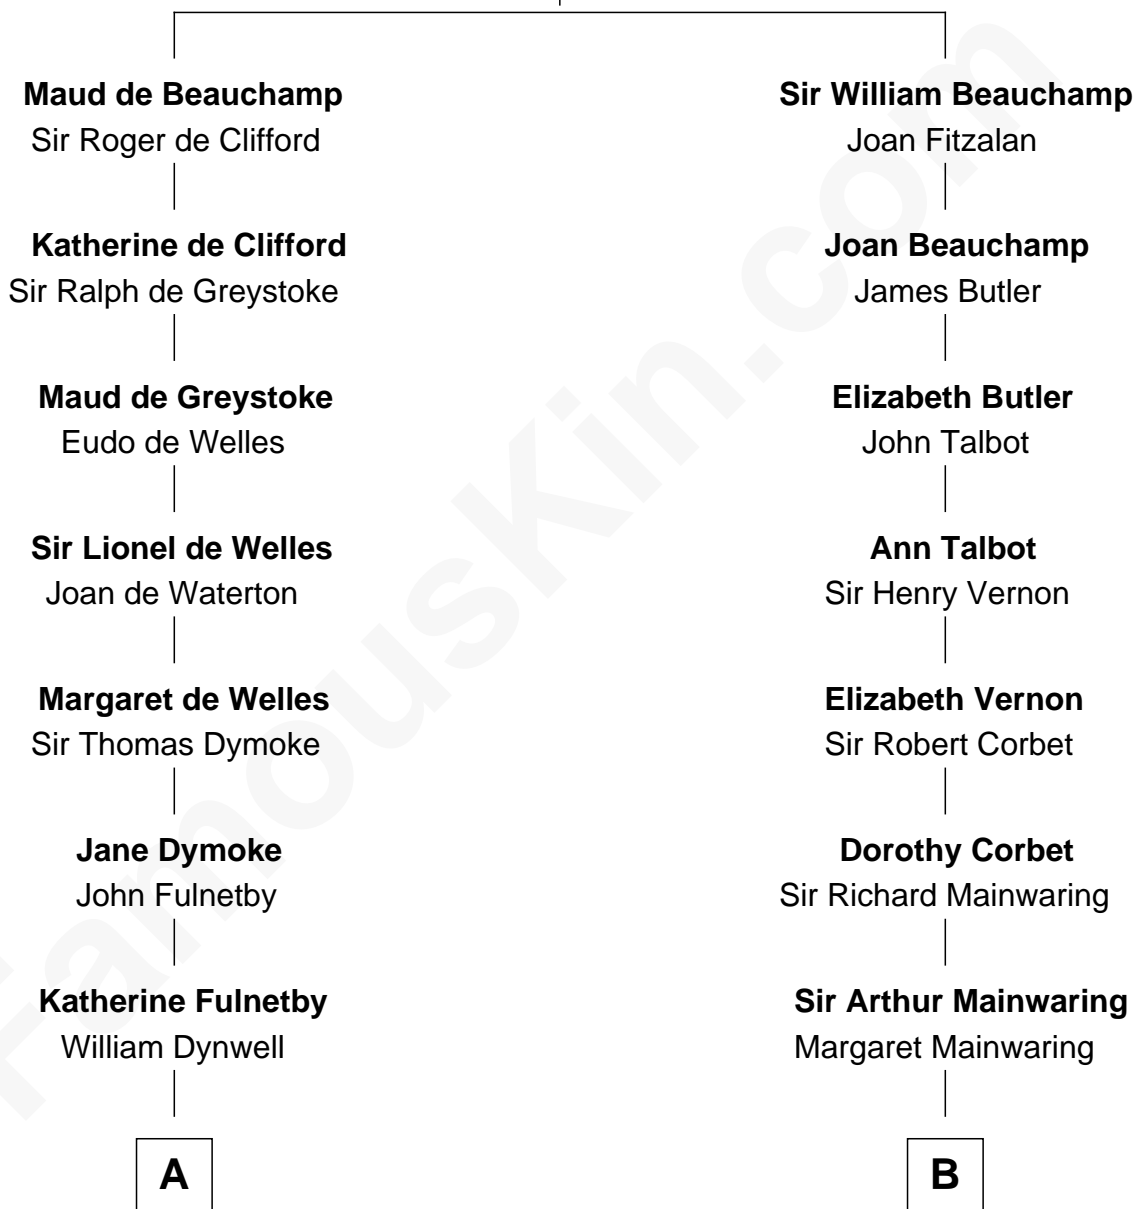

## Relationship Chart of

**Ray Bradbury**

*Author of The Martian Chronicles*

19th cousin of

**Illeana Douglas**

*TV and Movie Actress*

**Sir Thomas de Beauchamp**

Katherine de Mortimer

**C**

**Samuel Hinkston Bradbury**

Minnie Alice Davis

**Leonard Spaulding Bradbury**

Esther Marie Moberg

**Ray Bradbury**

*Author of The Martian Chronicles*

**D**