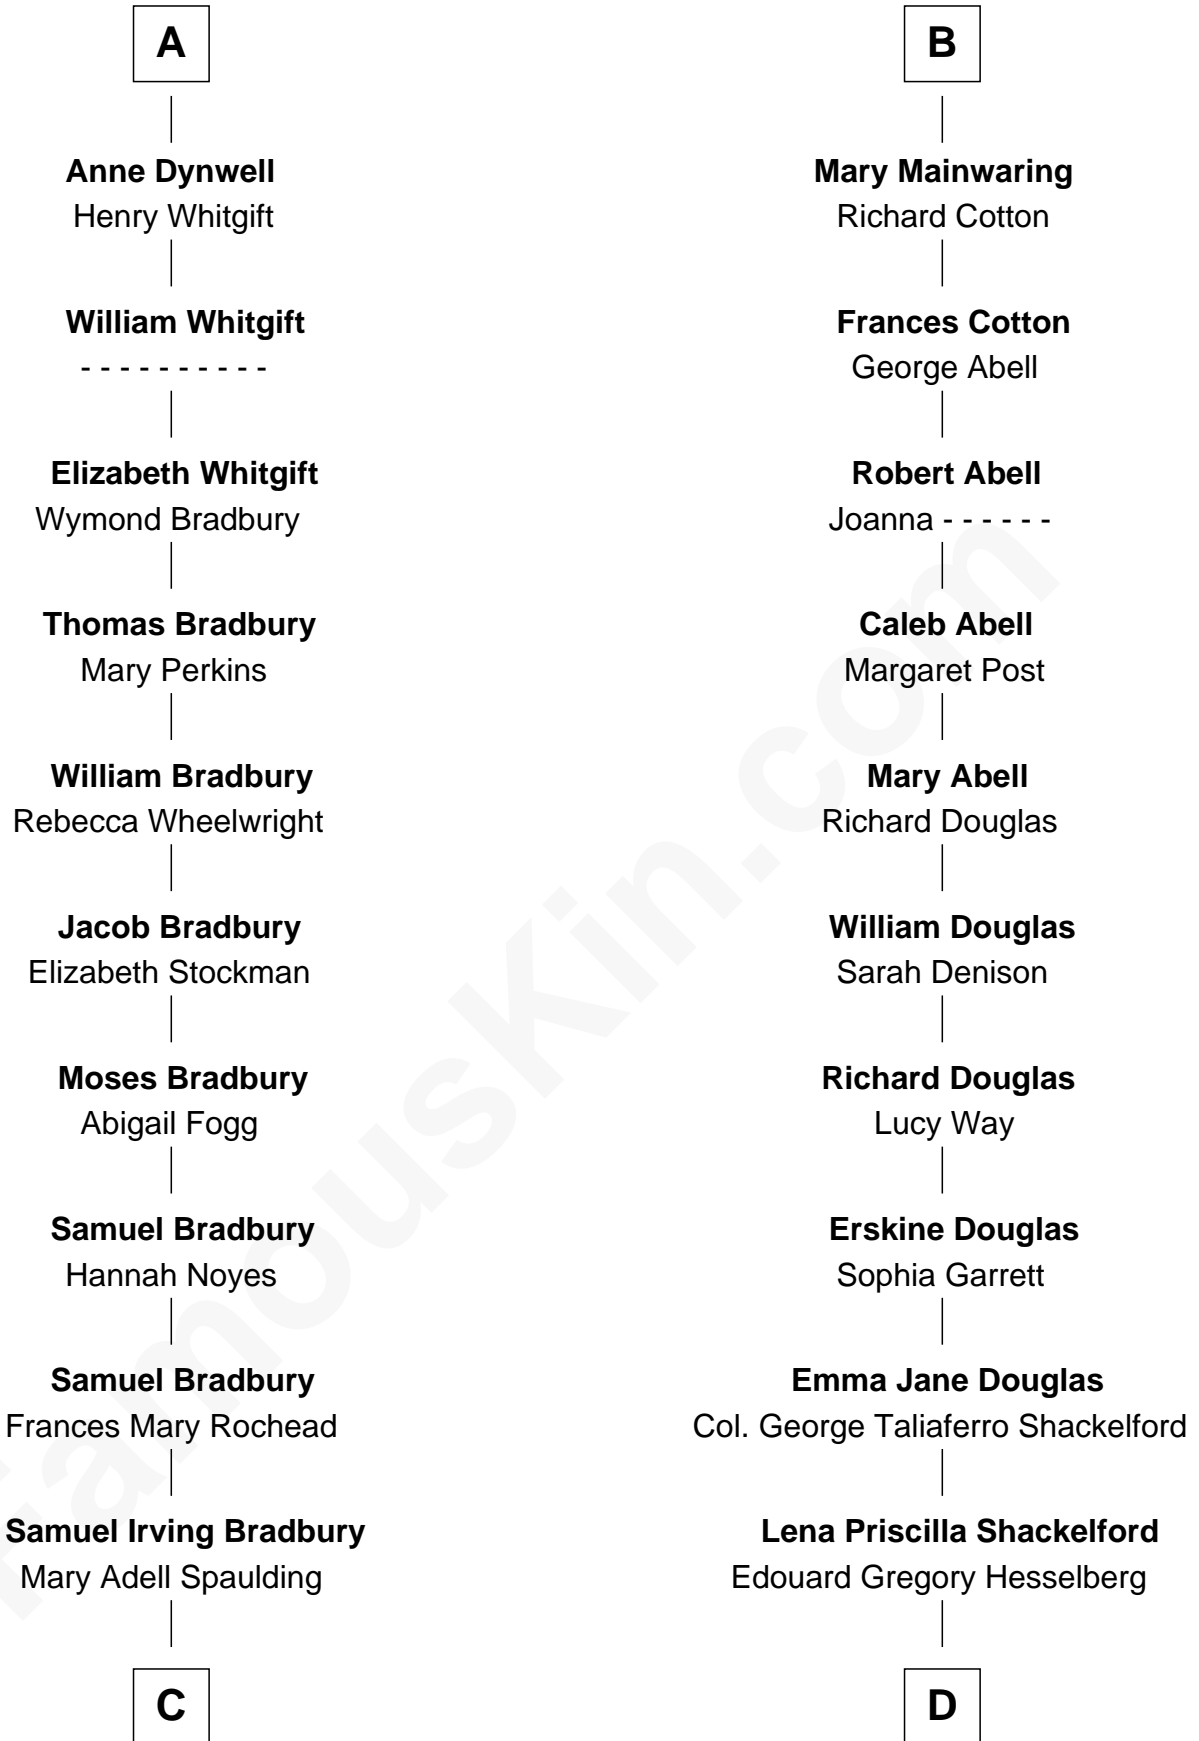

## Relationship Chart of

**Ray Bradbury**

*Author of The Martian Chronicles*

19th cousin of

**Illeana Douglas**

*TV and Movie Actress*

**Sir Thomas de Beauchamp**

Katherine de Mortimer

**C**

**Samuel Hinkston Bradbury**

Minnie Alice Davis

**Leonard Spaulding Bradbury**

Esther Marie Moberg

**Ray Bradbury**

*Author of The Martian Chronicles*

**D**