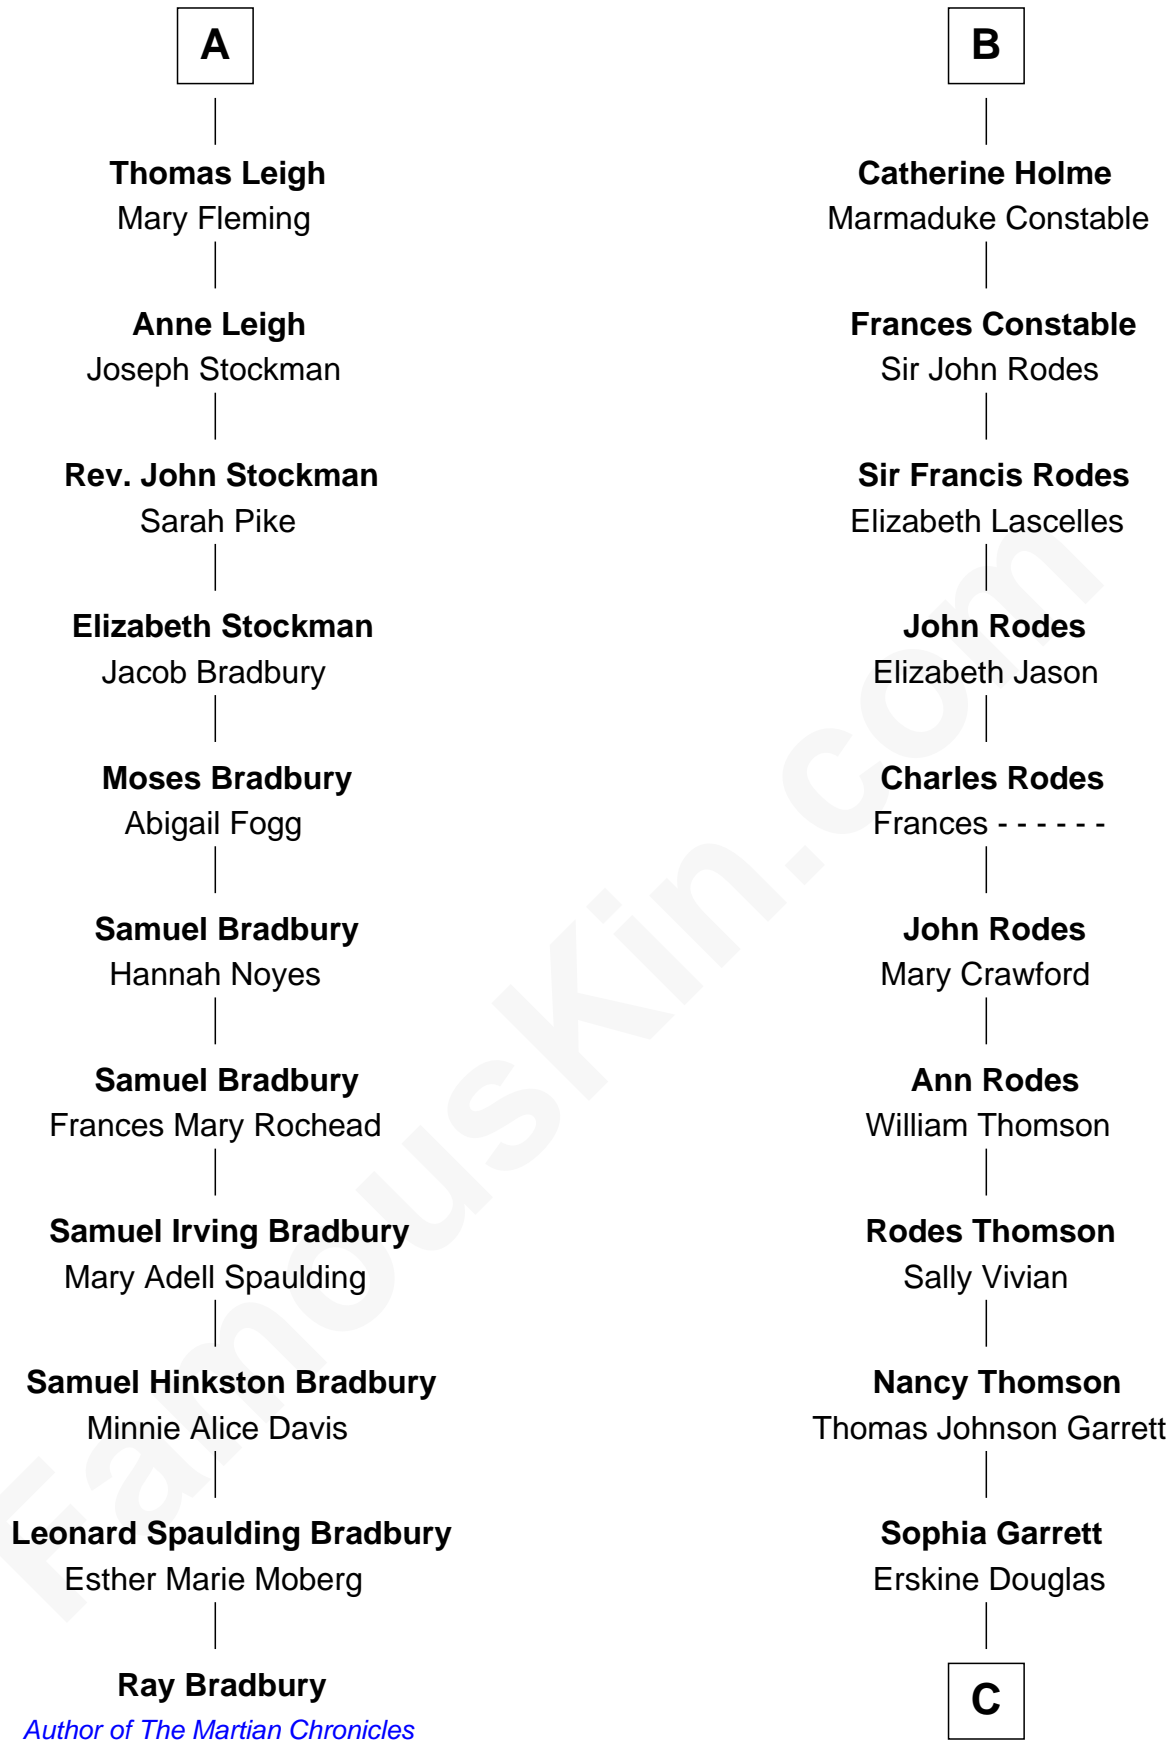

FamousKin.com

Relationship Chart of

Ray Bradbury

Author of The Martian Chronicles

17th cousin 4 times removed of

Illeana Douglas

TV and Movie Actress

Sir Michael de la Pole

Katherine Wingfield

C

Emma Jane Douglas

Col. George Taliaferro Shackelford

Lena Priscilla Shackelford

Edouard Gregory Hesselberg

Melvyn Edouard Hesselberg

Rosalind Hightower