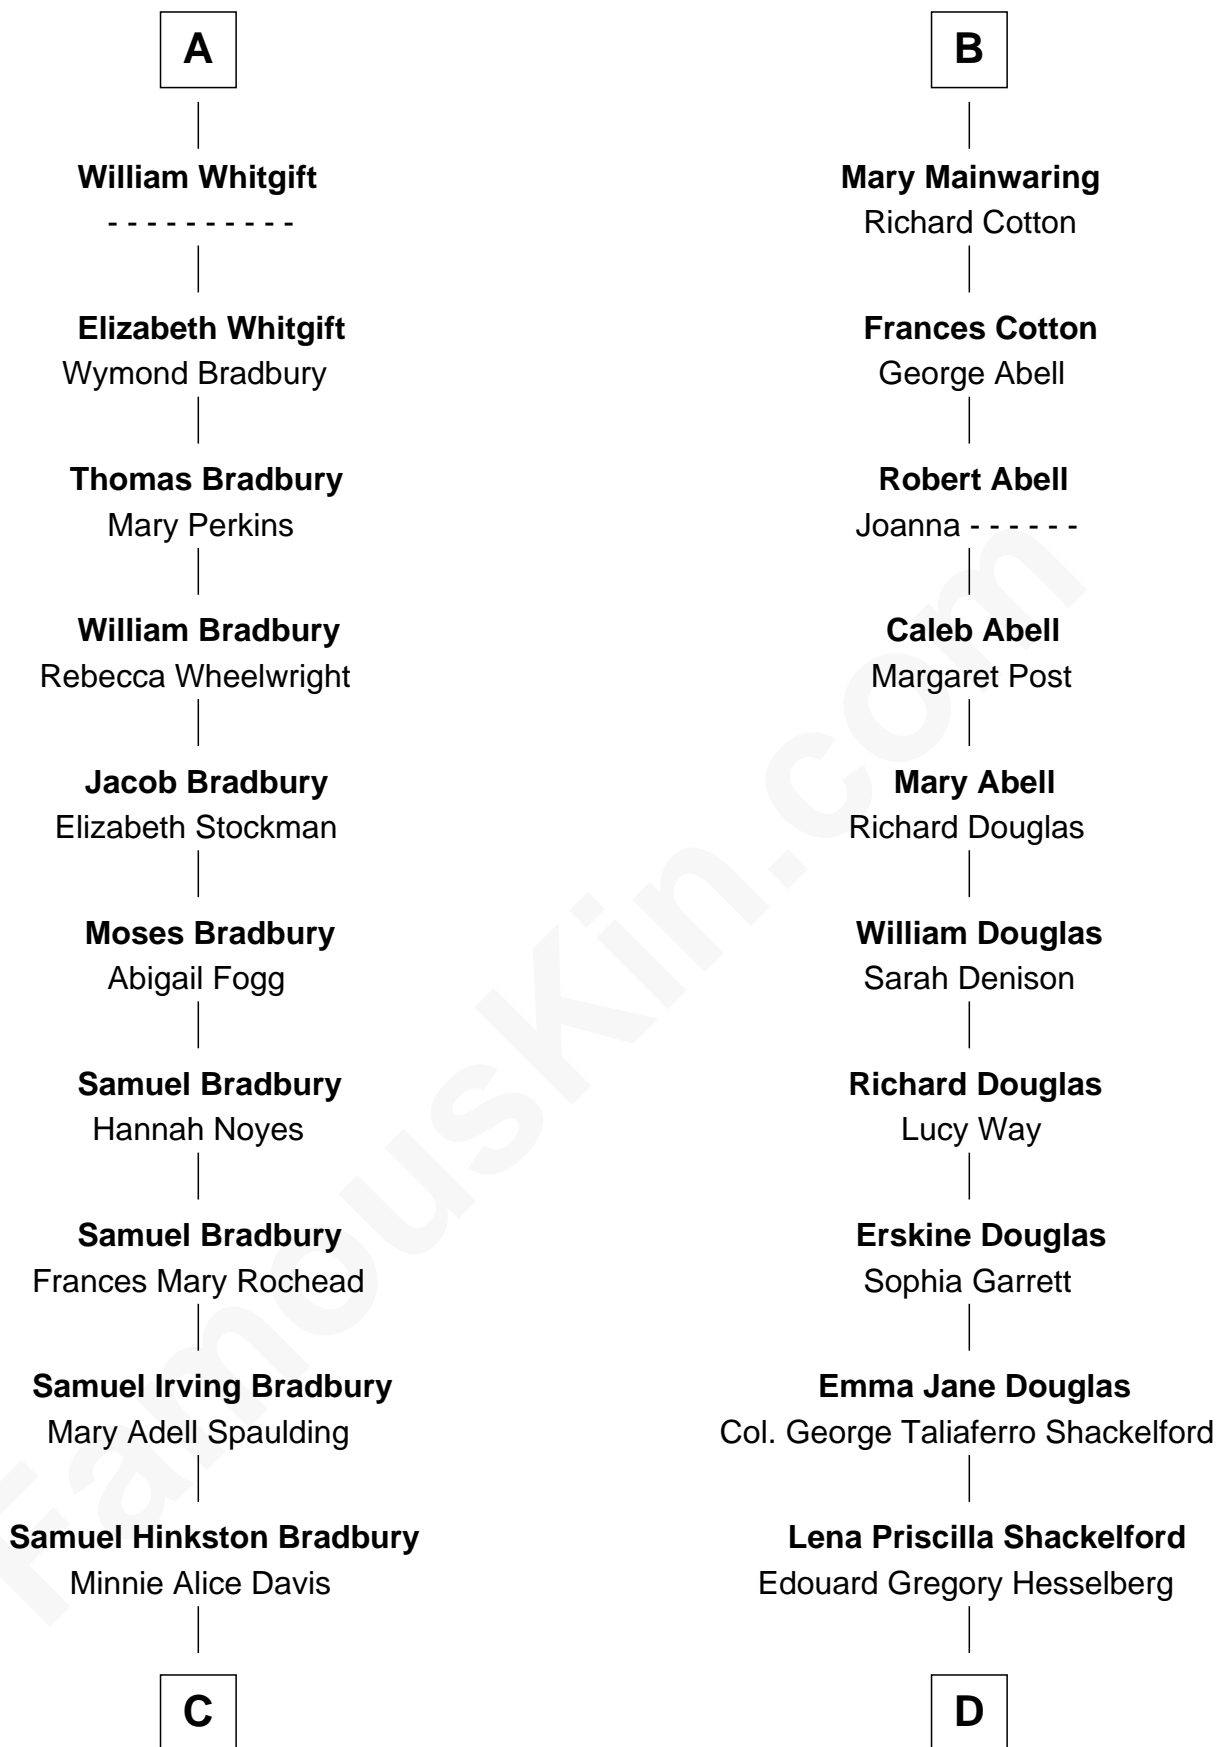

# FamousKin.com Relationship Chart of

**Ray Bradbury**

*Author of The Martian Chronicles*

18th cousin 1 time removed of

**Illeana Douglas**

*TV and Movie Actress*

**John de Welles**

Maud de Roos

**John de Welles**  
Eleanor de Mowbray

**Eudo de Welles**  
Maud de Greystoke

**Sir Lionel de Welles**  
Joan de Waterton

**Margaret de Welles**  
Sir Thomas Dymoke

**Jane Dymoke**  
John Fulnetby

**Katherine Fulnetby**  
William Dynwell

**Anne Dynwell**  
Henry Whitgift

**A**

**Anne de Welles**  
James Butler

**James Butler**  
Joan Beauchamp

**Elizabeth Butler**  
John Talbot

**Ann Talbot**  
Sir Henry Vernon

**Elizabeth Vernon**  
Sir Robert Corbet

**Dorothy Corbet**  
Sir Richard Mainwaring

**Sir Arthur Mainwaring**  
Margaret Mainwaring

**B**

**C**

**Leonard Spaulding Bradbury**

Esther Marie Moberg

**Ray Bradbury**

*Author of [The Martian Chronicles](#)*