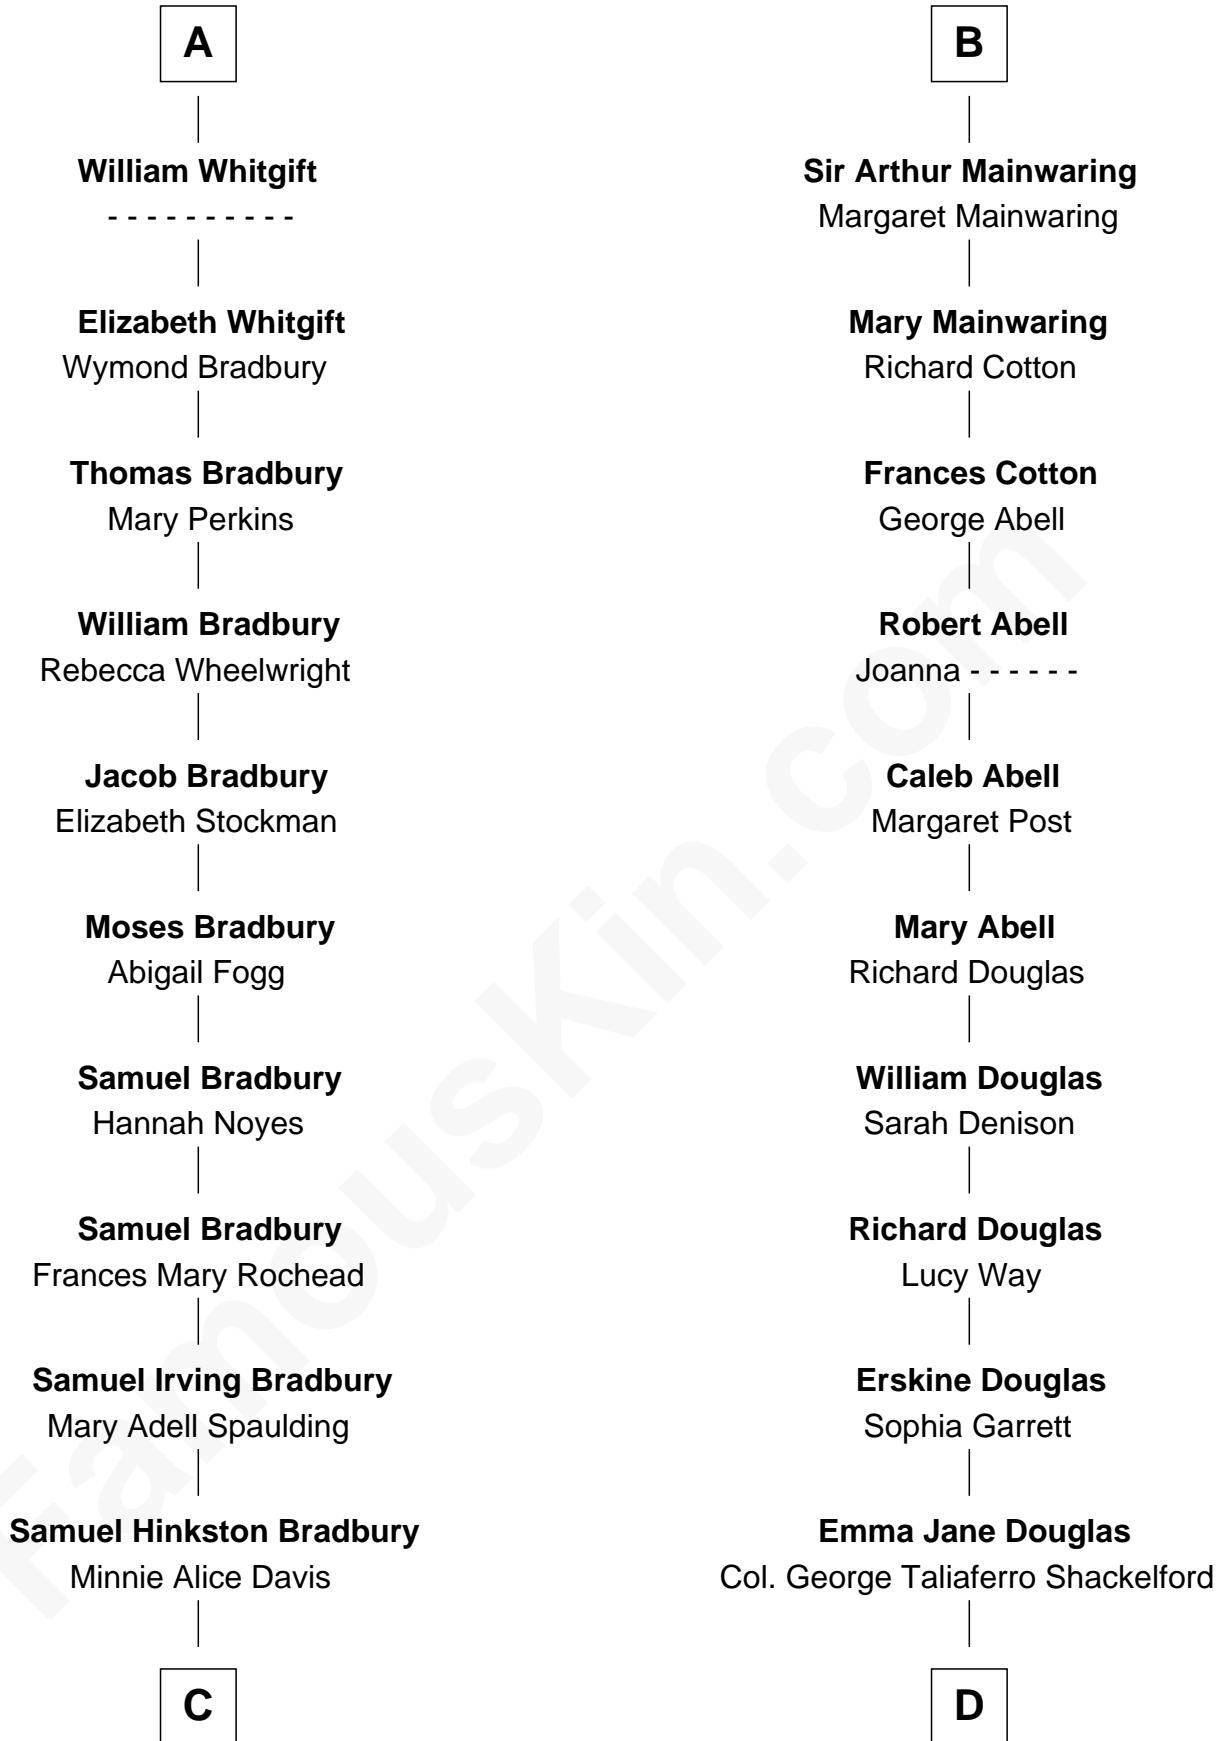

FamousKin.com

Relationship Chart of

Ray Bradbury

Author of The Martian Chronicles

18th cousin 2 times removed of

Illeana Douglas

TV and Movie Actress

C

Leonard Spaulding Bradbury

Esther Marie Moberg

Ray Bradbury

Author of The Martian Chronicles

D

Lena Priscilla Shackelford

Edouard Gregory Hesselberg

Melvyn Edouard Hesselberg