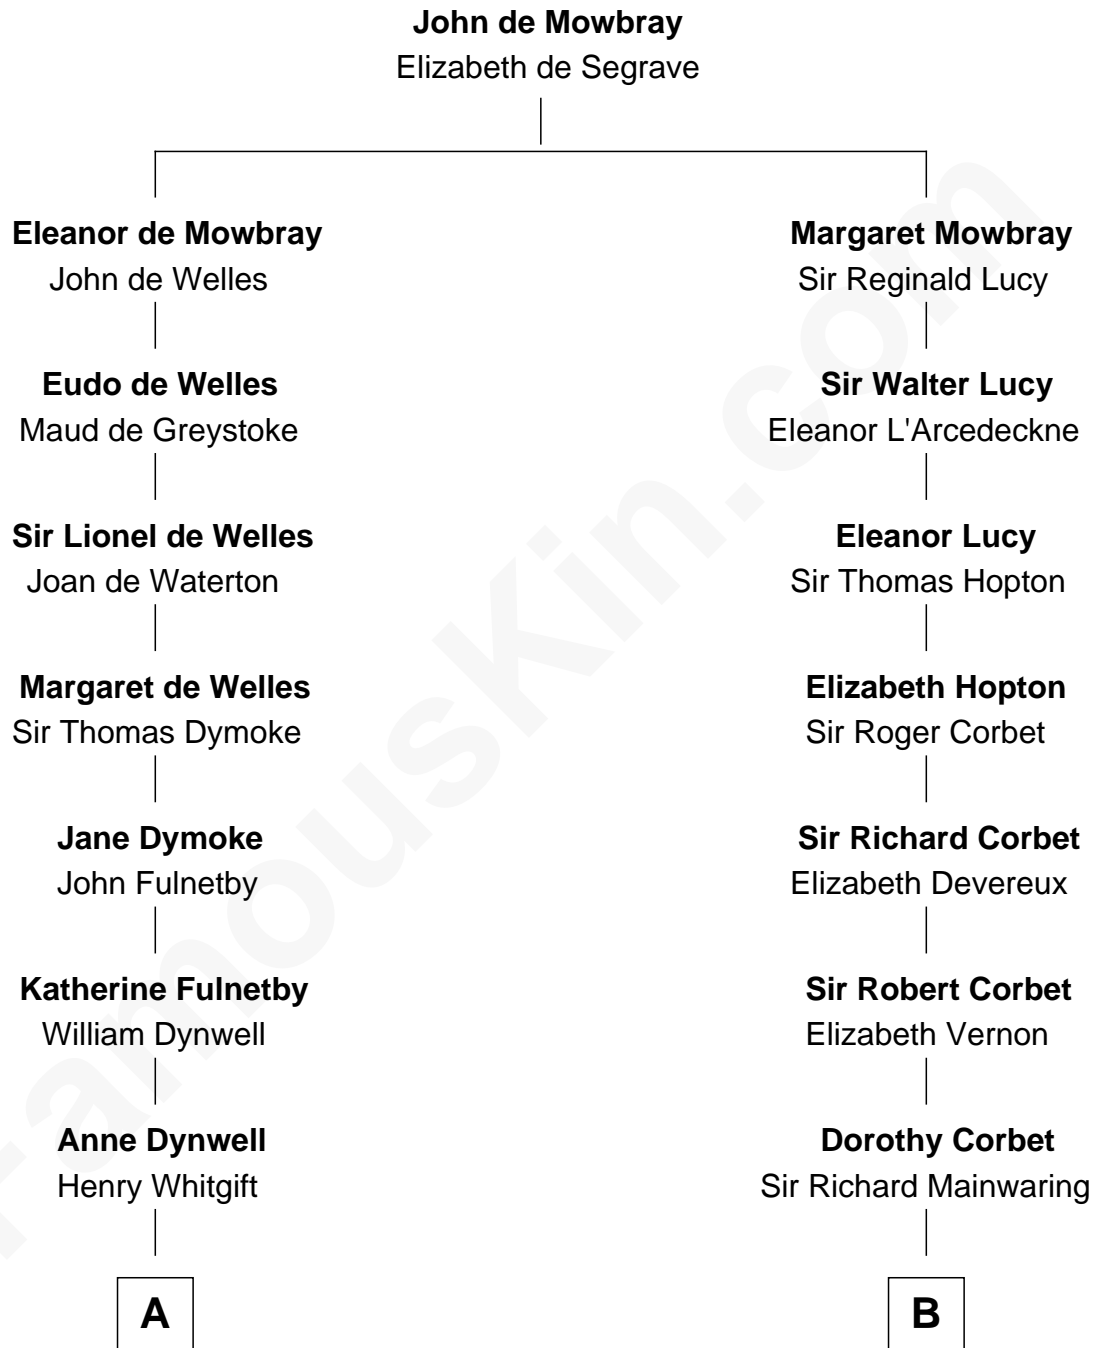

FamousKin.com

Relationship Chart of

Ray Bradbury

Author of The Martian Chronicles

18th cousin 2 times removed of

Illeana Douglas

TV and Movie Actress

C

Leonard Spaulding Bradbury

Esther Marie Moberg

Ray Bradbury

Author of The Martian Chronicles

D

Lena Priscilla Shackelford

Edouard Gregory Hesselberg

Melvyn Edouard Hesselberg