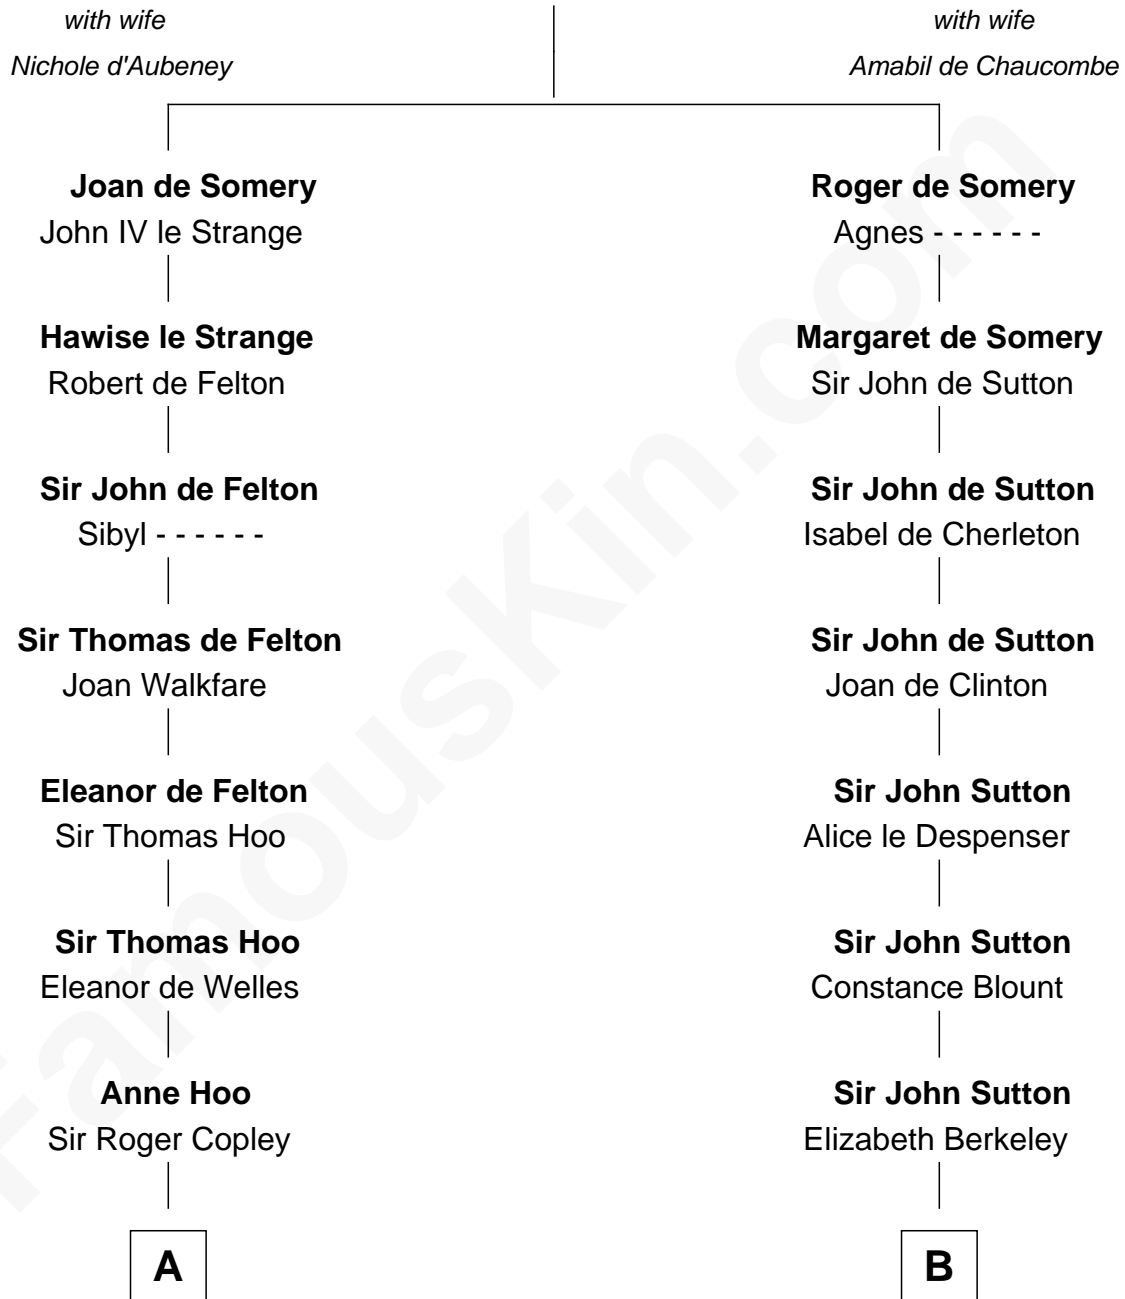

# FamousKin.com Relationship Chart of

**Ray Bradbury**

*Author of The Martian Chronicles*

20th cousin 1 time removed of

**Melvyn Douglas**

*Movie Actor*

## Sir Roger de Somery

**C**

**Samuel Bradbury**  
Frances Mary Rohead

**Samuel Irving Bradbury**  
Mary Adell Spaulding

**Samuel Hinkston Bradbury**  
Minnie Alice Davis

**Leonard Spaulding Bradbury**  
Esther Marie Moberg

**Ray Bradbury**  
*Author of The Martian Chronicles*

**D**

**Erskine Douglas**  
Sophia Garrett

**Emma Jane Douglas**  
Col. George Taliaferro Shackelford

**Lena Priscilla Shackelford**  
Edouard Gregory Hesselberg