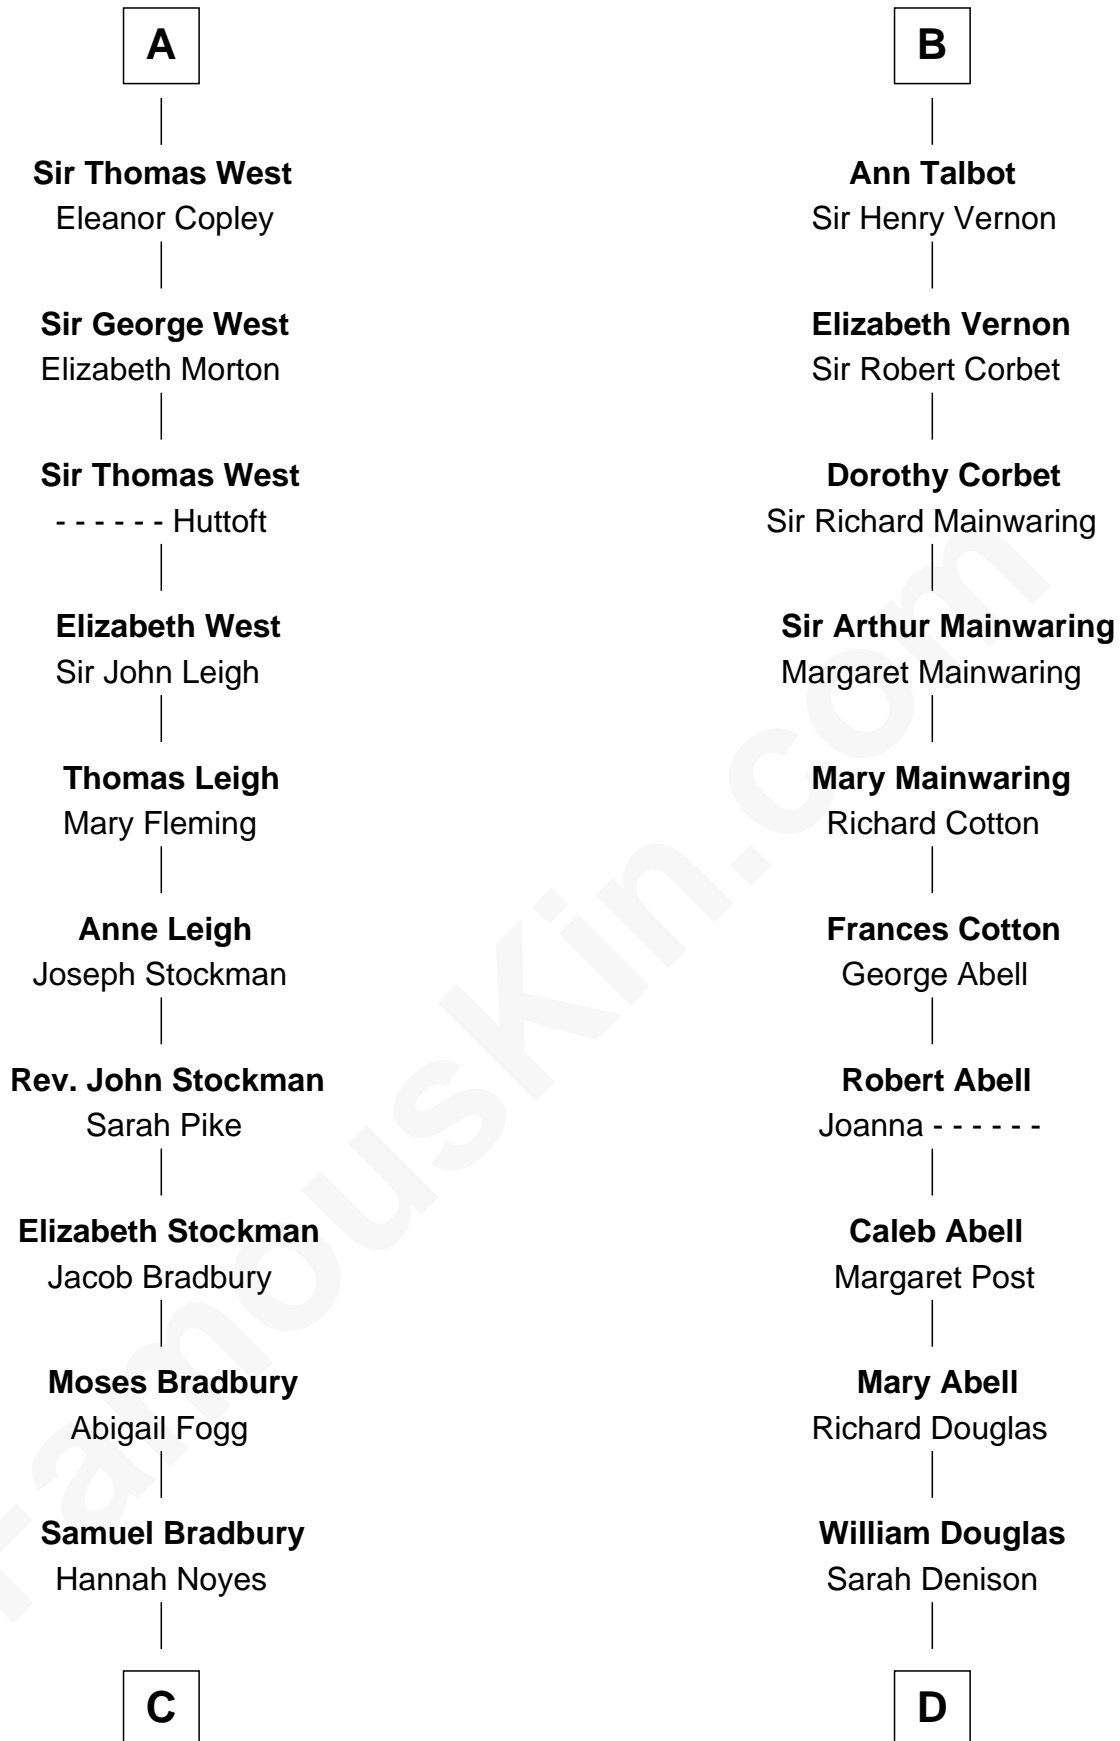

FamousKin.com Relationship Chart of

Ray Bradbury

Author of The Martian Chronicles

21st cousin of

Melvyn Douglas

Movie Actor

C

Samuel Bradbury
Frances Mary Rohead

Samuel Irving Bradbury
Mary Adell Spaulding

Samuel Hinkston Bradbury
Minnie Alice Davis

Leonard Spaulding Bradbury
Esther Marie Moberg

Ray Bradbury
Author of The Martian Chronicles

D

Richard Douglas
Lucy Way