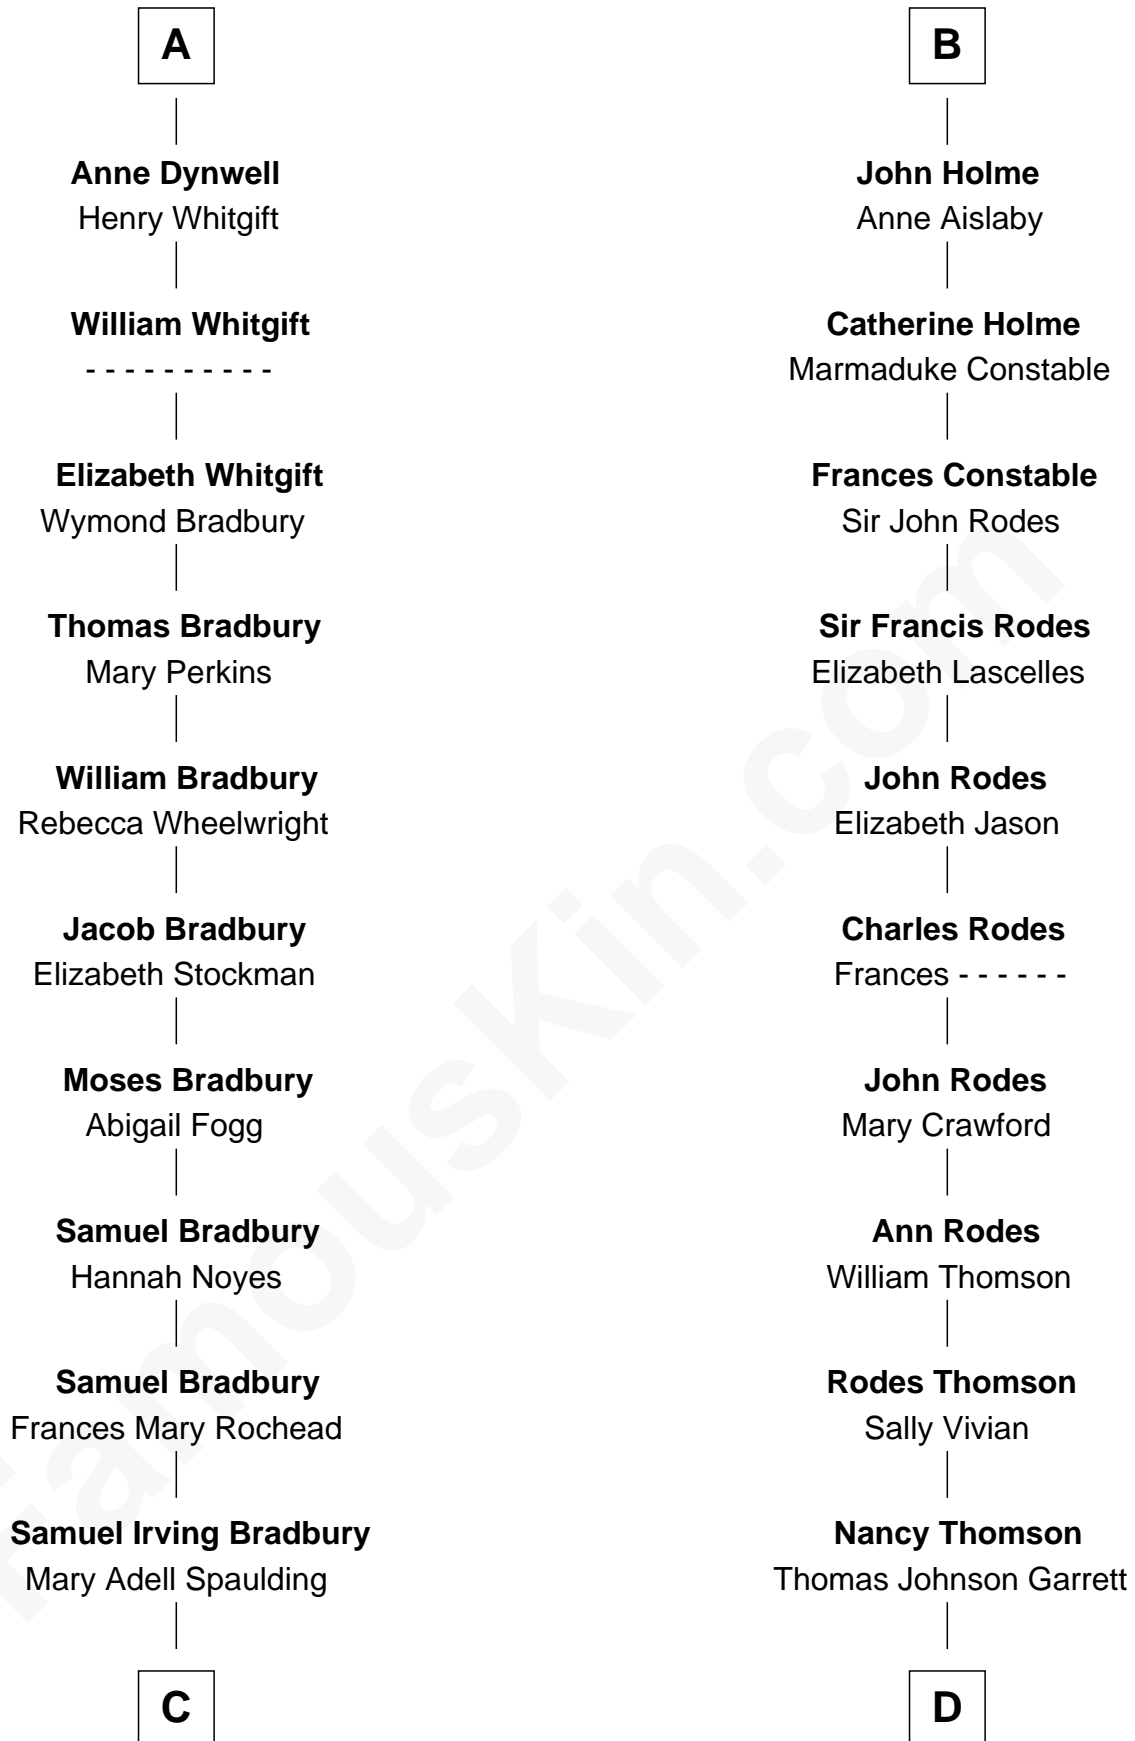

FamousKin.com Relationship Chart of

Ray Bradbury

Author of The Martian Chronicles

19th cousin 1 time removed of

Melvyn Douglas

Movie Actor

C

Samuel Hinkston Bradbury

Minnie Alice Davis

Leonard Spaulding Bradbury

Esther Marie Moberg

Ray Bradbury

Author of [The Martian Chronicles](#)

D

Sophia Garrett

Erskine Douglas

Emma Jane Douglas

Col. George Taliaferro Shackelford

Lena Priscilla Shackelford

Edouard Gregory Hesselberg

Melvyn Douglas

Movie Actor