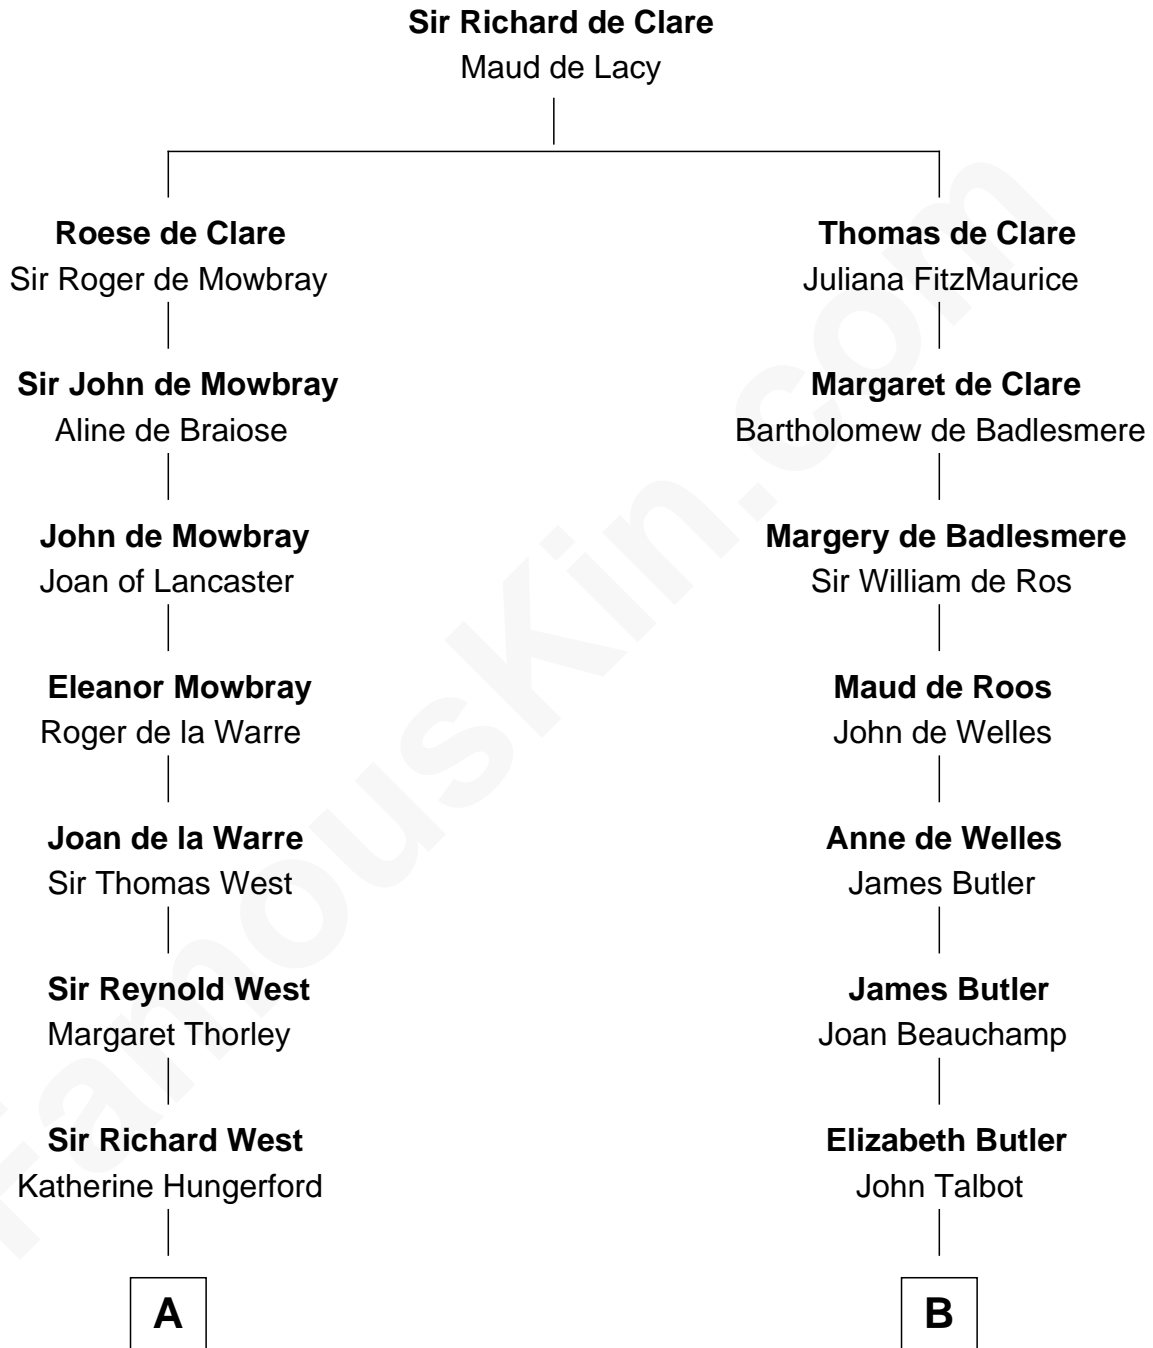

# FamousKin.com Relationship Chart of

**Ray Bradbury**

*Author of The Martian Chronicles*

21st cousin of

**Melvyn Douglas**

*Movie Actor*

**C**

**Samuel Bradbury**  
Frances Mary Rohead

**Samuel Irving Bradbury**  
Mary Adell Spaulding

**Samuel Hinkston Bradbury**  
Minnie Alice Davis

**Leonard Spaulding Bradbury**  
Esther Marie Moberg

**Ray Bradbury**  
*Author of The Martian Chronicles*

**D**

**Richard Douglas**  
Lucy Way

**Erskine Douglas**  
Sophia Garrett

**Emma Jane Douglas**  
Col. George Taliaferro Shackelford

**Lena Priscilla Shackelford**  
Edouard Gregory Hesselberg

**Melvyn Douglas**  
*Movie Actor*