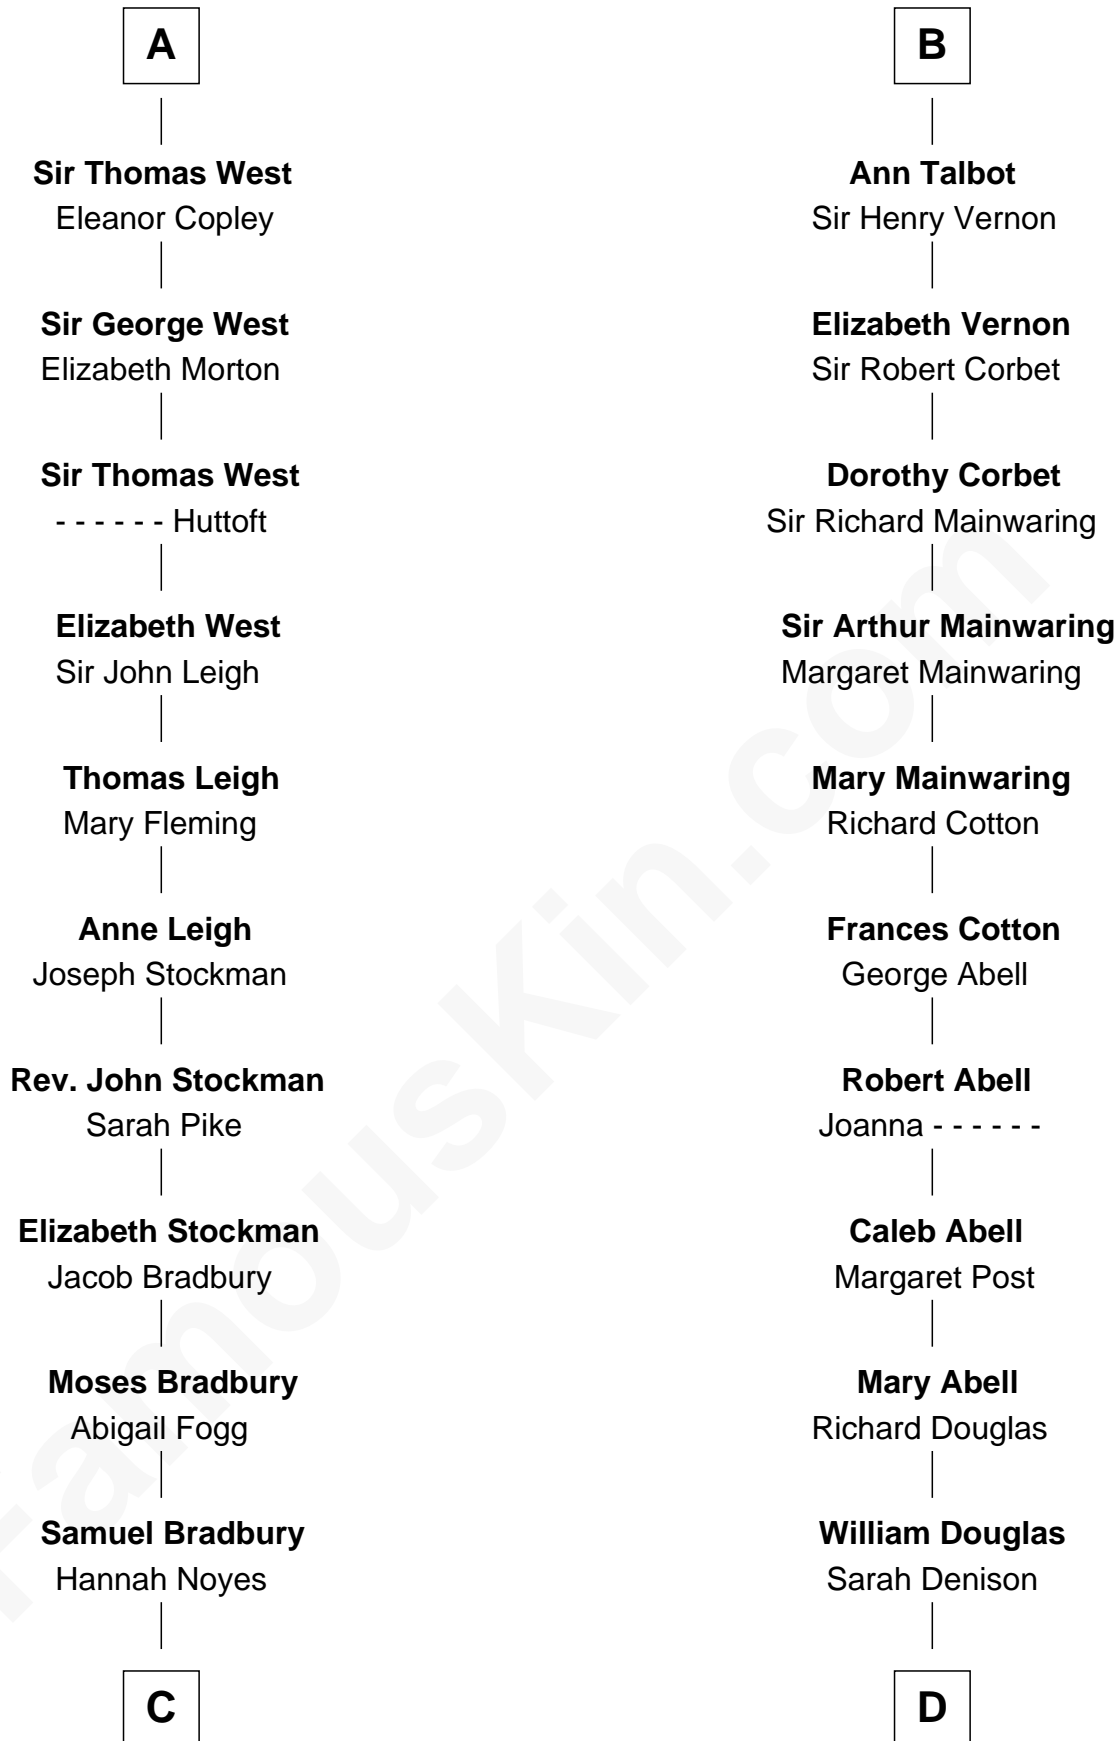

# FamousKin.com Relationship Chart of

**Ray Bradbury**

*Author of The Martian Chronicles*

21st cousin of

**Melvyn Douglas**

*Movie Actor*

**C**

**Samuel Bradbury**  
Frances Mary Rohead

**Samuel Irving Bradbury**  
Mary Adell Spaulding

**Samuel Hinkston Bradbury**  
Minnie Alice Davis

**Leonard Spaulding Bradbury**  
Esther Marie Moberg

**Ray Bradbury**  
*Author of The Martian Chronicles*

**D**

**Richard Douglas**  
Lucy Way

**Erskine Douglas**  
Sophia Garrett

**Emma Jane Douglas**  
Col. George Taliaferro Shackelford

**Lena Priscilla Shackelford**  
Edouard Gregory Hesselberg

**Melvyn Douglas**  
*Movie Actor*