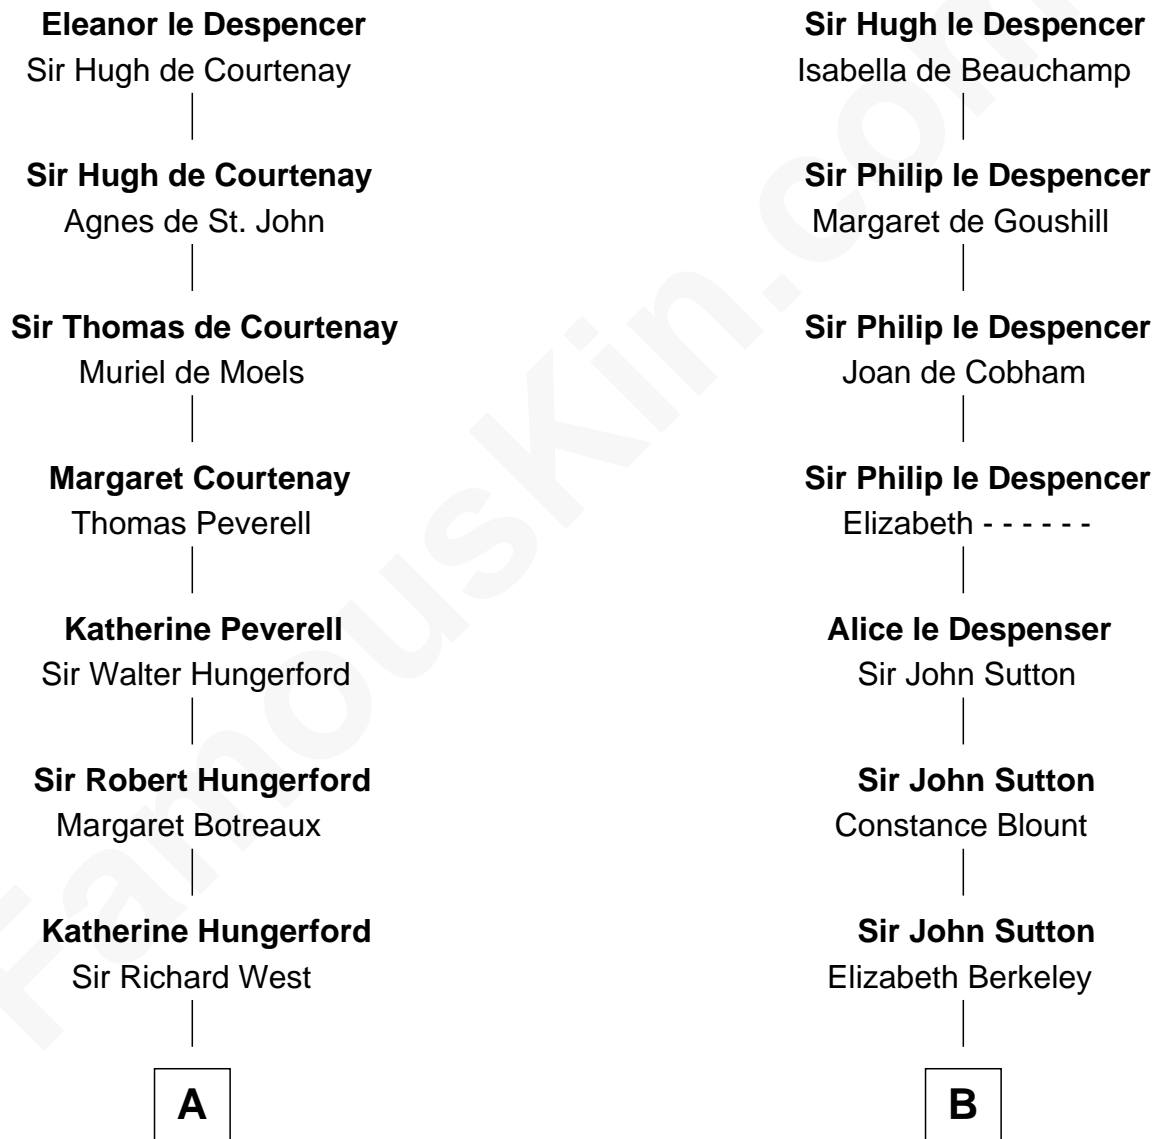

FamousKin.com Relationship Chart of

Ray Bradbury

Author of The Martian Chronicles

20th cousin 1 time removed of

Melvyn Douglas

Movie Actor

Sir Hugh le Despencer

Aveline Basset

C

Samuel Bradbury
Frances Mary Rothead

Samuel Irving Bradbury
Mary Adell Spaulding

Samuel Hinkston Bradbury
Minnie Alice Davis

Leonard Spaulding Bradbury
Esther Marie Moberg

Ray Bradbury
Author of The Martian Chronicles