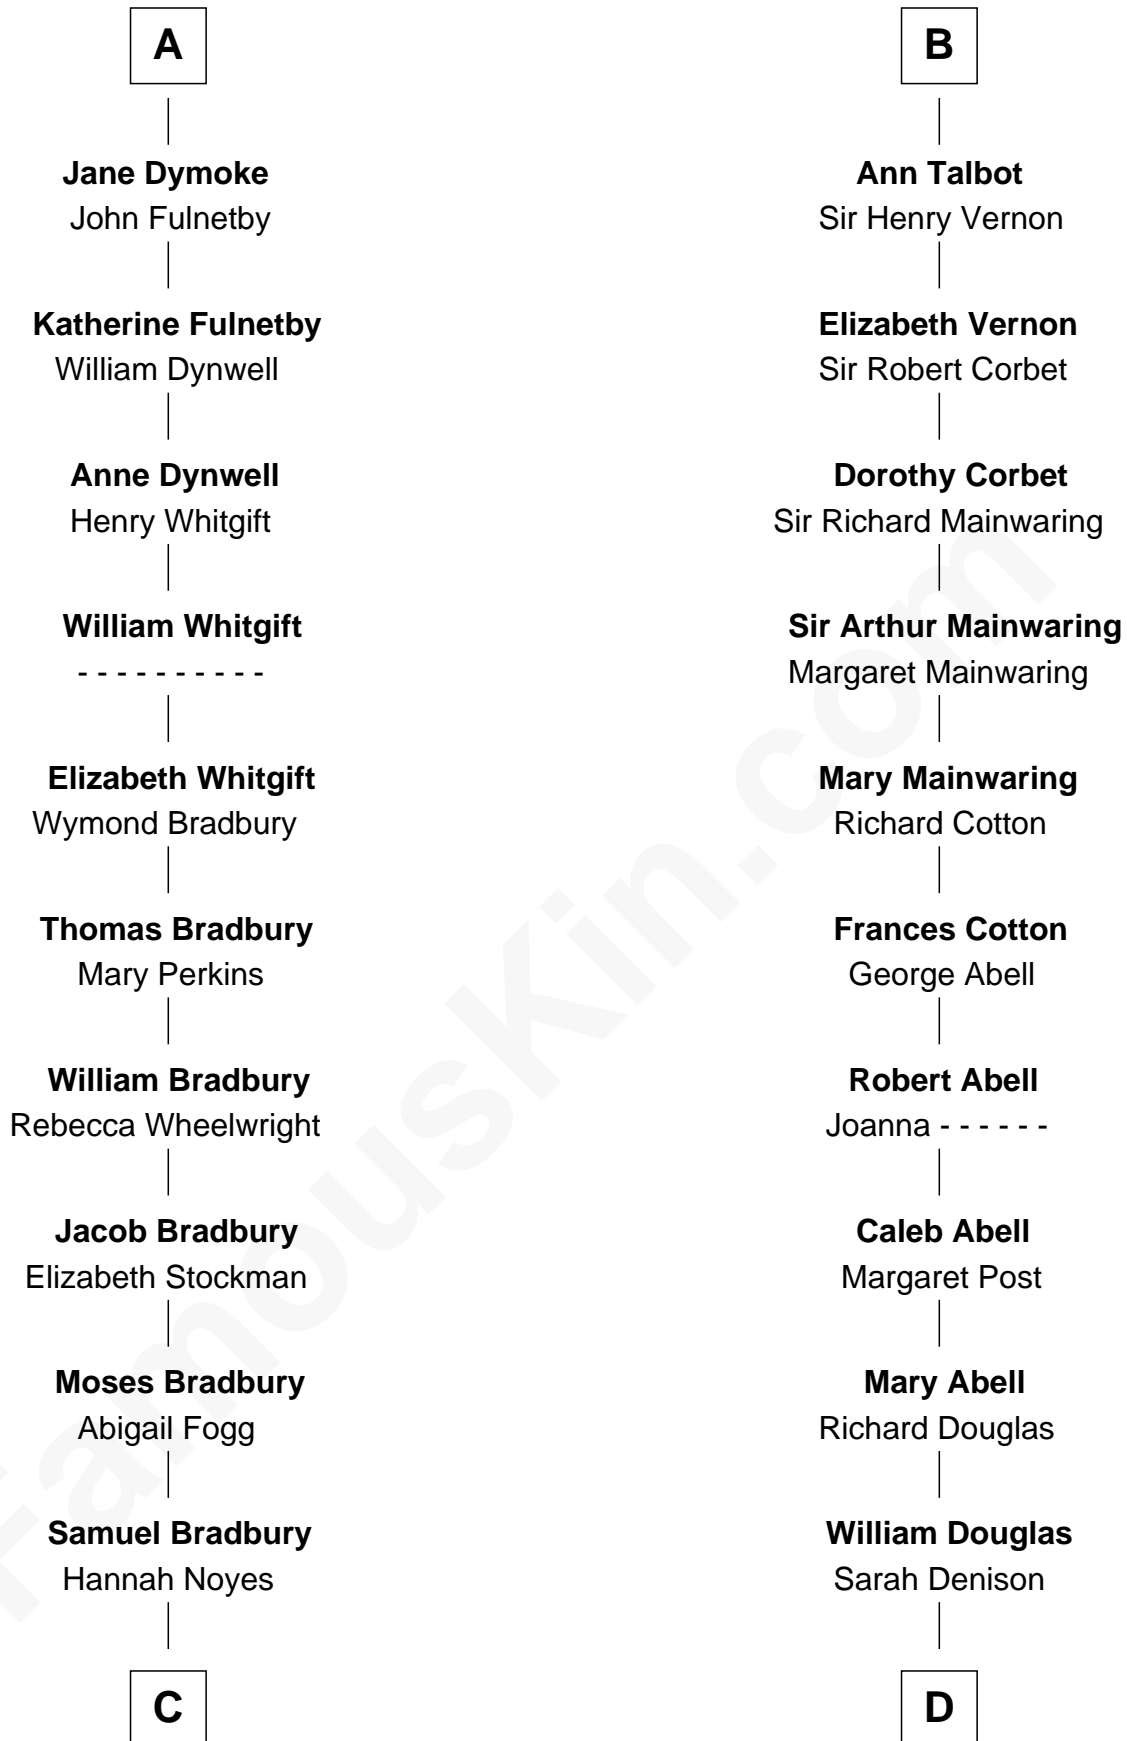

FamousKin.com Relationship Chart of

Ray Bradbury

Author of The Martian Chronicles

21st cousin of

Melvyn Douglas

Movie Actor

Sir William de Ros

Lucy FitzPiers

Isabel de Aubeney

William de Ros

Maude de Vaux

Sir William de Ros

Margery de Badlesmere

Maud de Roos

John de Welles

Anne de Welles

James Butler

James Butler

Joan Beauchamp

Elizabeth Butler

John Talbot

B

C

Samuel Bradbury
Frances Mary Rohead

Samuel Irving Bradbury
Mary Adell Spaulding

Samuel Hinkston Bradbury
Minnie Alice Davis

Leonard Spaulding Bradbury
Esther Marie Moberg

Ray Bradbury
Author of The Martian Chronicles

D

Richard Douglas
Lucy Way