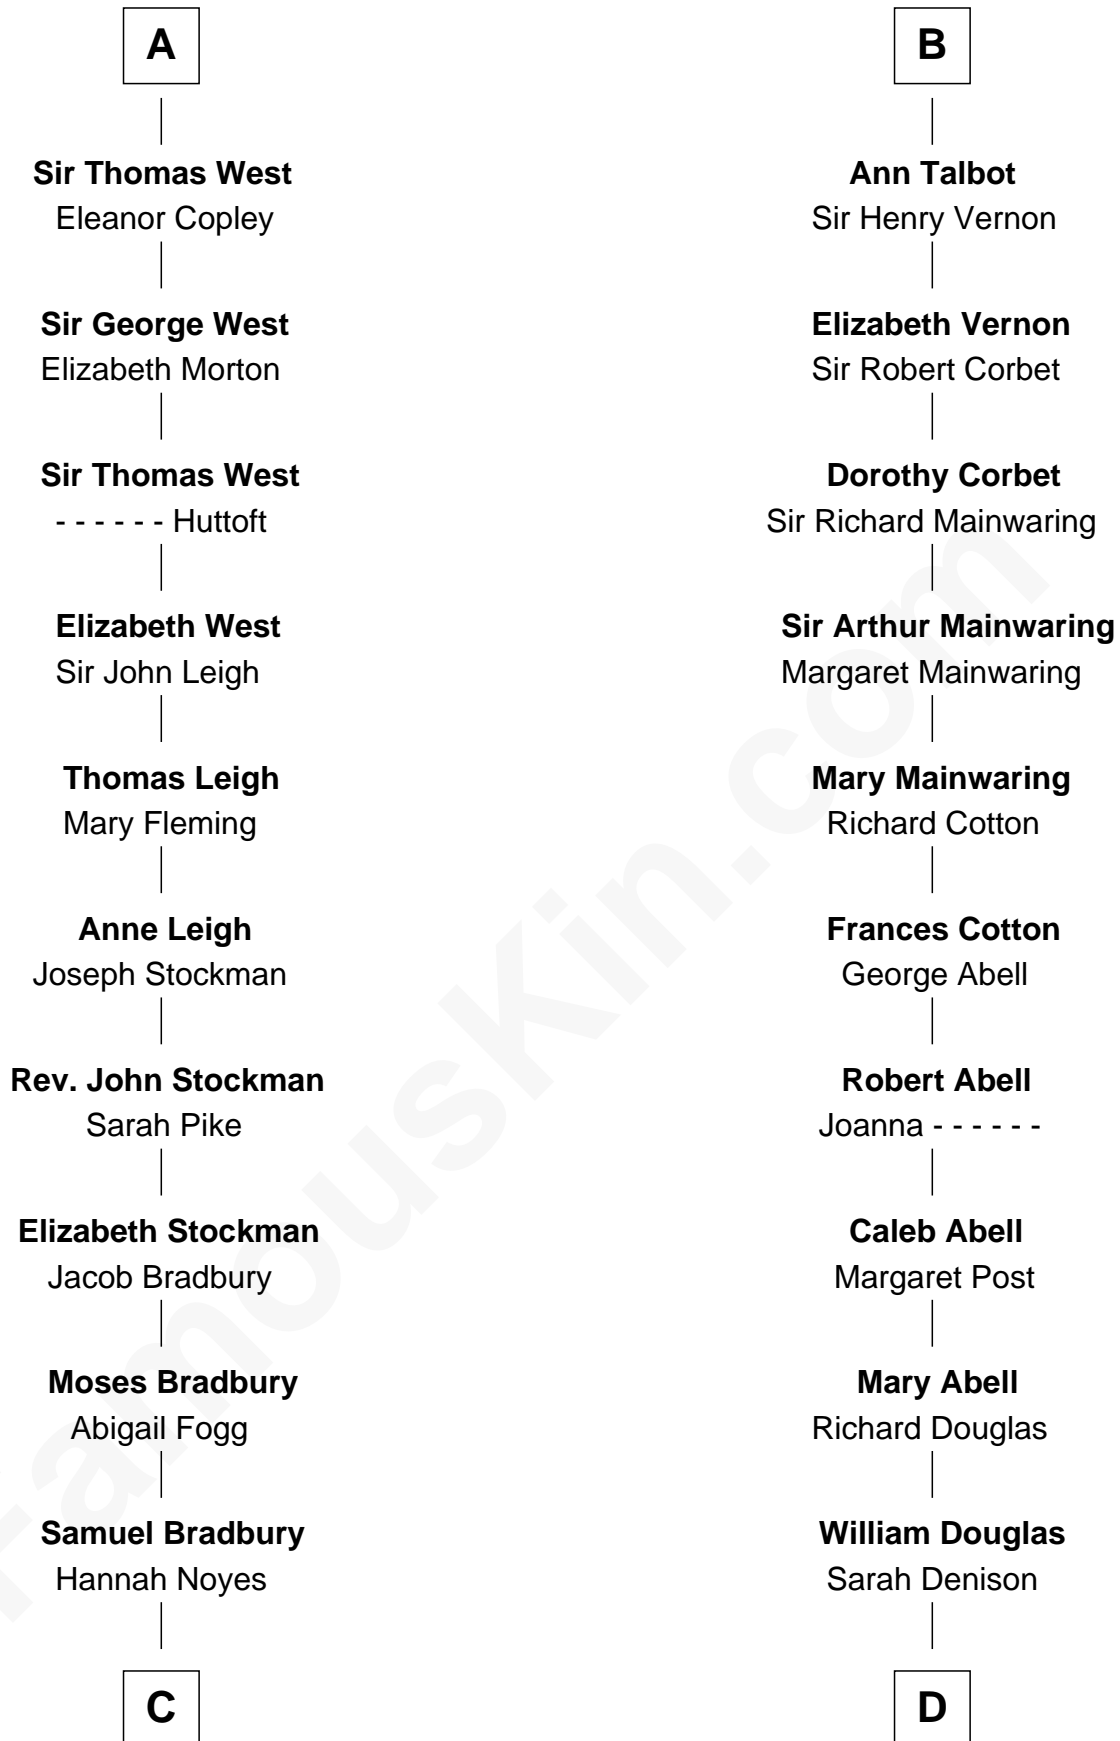

# FamousKin.com Relationship Chart of

**Ray Bradbury**

*Author of The Martian Chronicles*

21st cousin of

**Melvyn Douglas**

*Movie Actor*

**Robert I, Count of Artois**

Matilda of Brabant

**C**

**Samuel Bradbury**  
Frances Mary Rohead

**Samuel Irving Bradbury**  
Mary Adell Spaulding

**Samuel Hinkston Bradbury**  
Minnie Alice Davis

**Leonard Spaulding Bradbury**  
Esther Marie Moberg

**Ray Bradbury**  
*Author of The Martian Chronicles*

**D**

**Richard Douglas**  
Lucy Way

**Erskine Douglas**  
Sophia Garrett

**Emma Jane Douglas**  
Col. George Taliaferro Shackelford

**Lena Priscilla Shackelford**  
Edouard Gregory Hesselberg

**Melvyn Douglas**  
*Movie Actor*