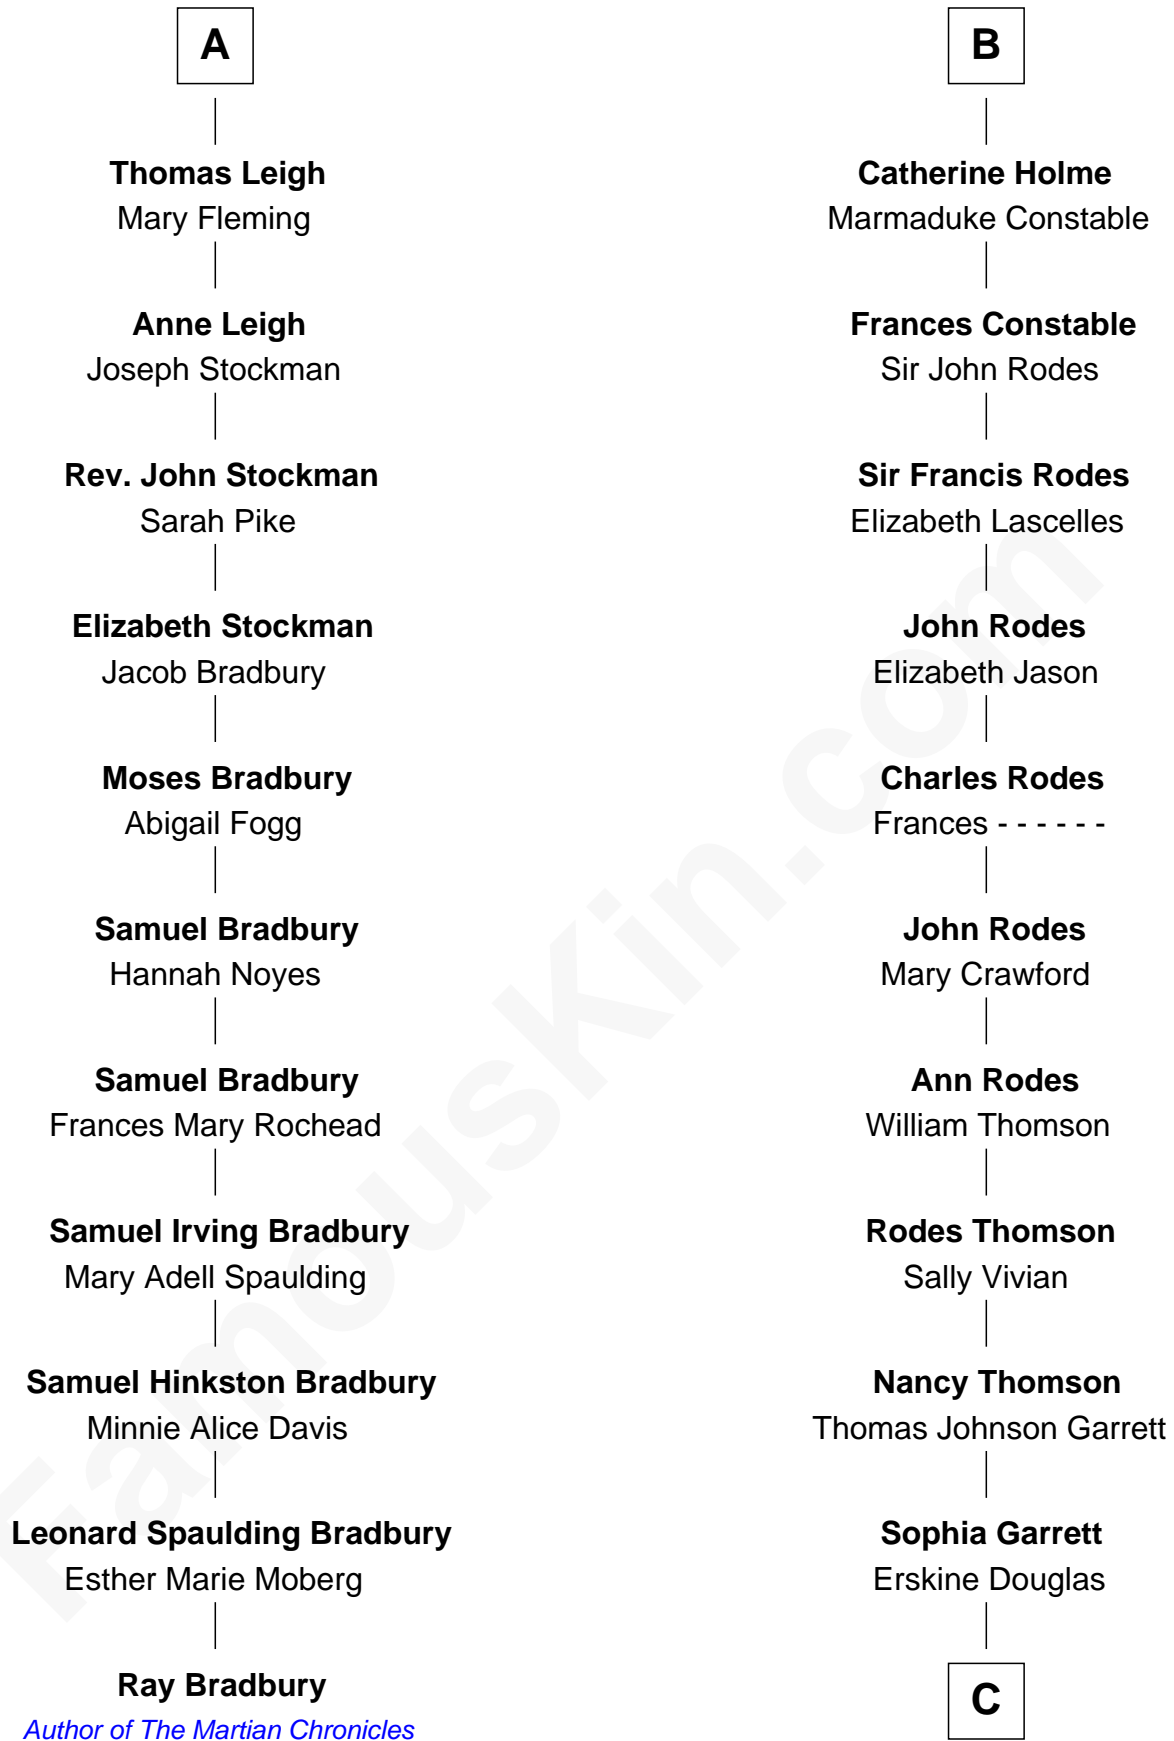

FamousKin.com Relationship Chart of

Ray Bradbury

Author of The Martian Chronicles

17th cousin 2 times removed of

Melvyn Douglas

Movie Actor

Sir Michael de la Pole

Katherine Wingfield

C

Emma Jane Douglas

Col. George Taliaferro Shackelford

Lena Priscilla Shackelford

Edouard Gregory Hesselberg

Melvyn Douglas

Movie Actor

FamousKin.com