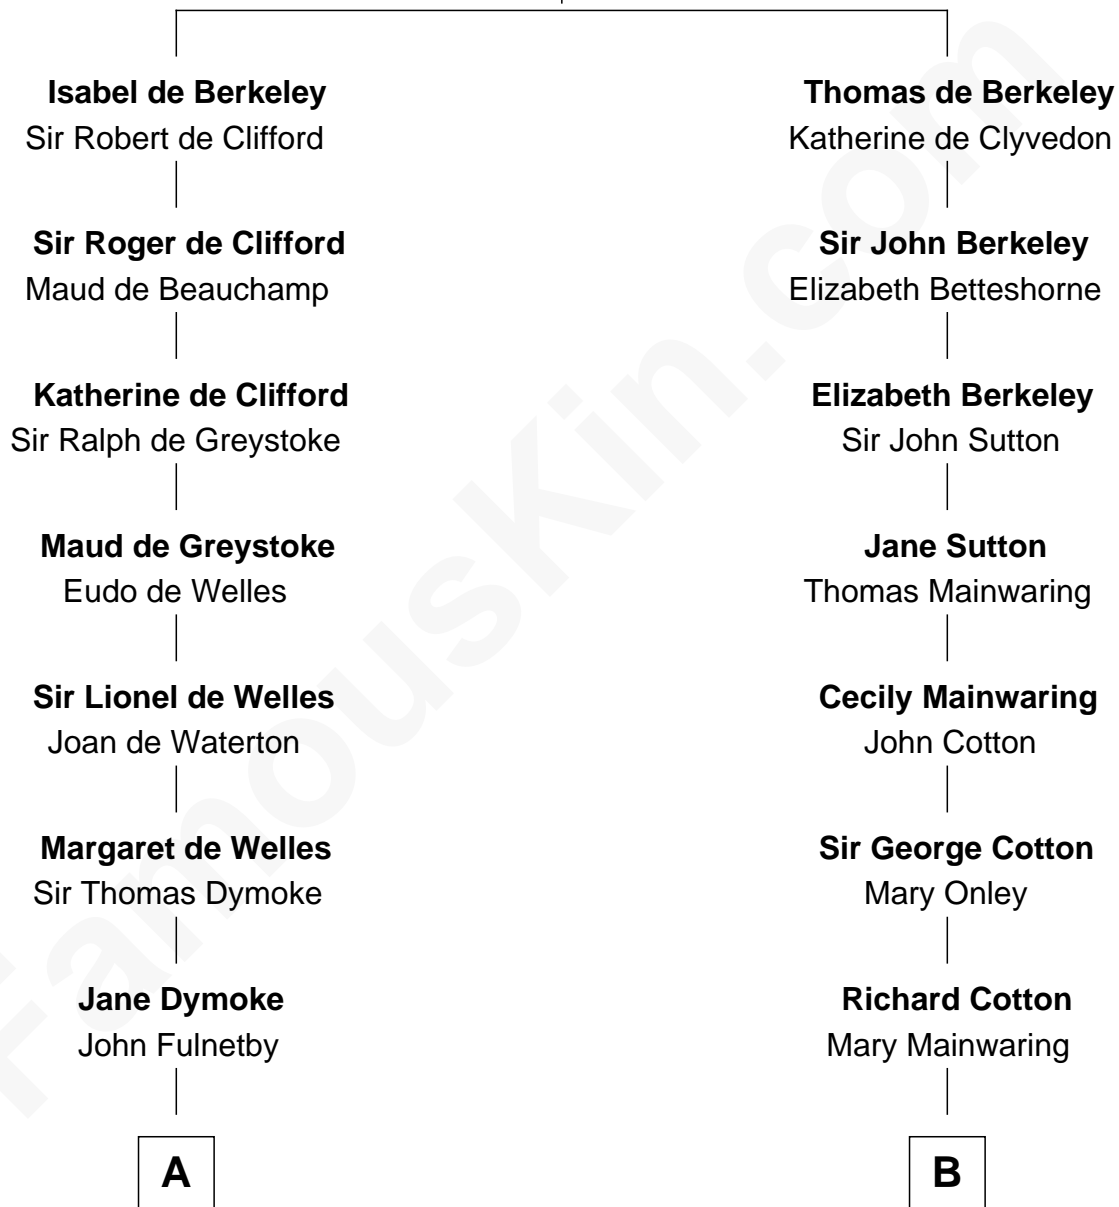

FamousKin.com Relationship Chart of

Ray Bradbury

Author of The Martian Chronicles

16th cousin 4 times removed of

Melvyn Douglas

Movie Actor

Sir Maurice de Berkeley

Eve la Zouche

C

—
Samuel Irving Bradbury

Mary Adell Spaulding

—
Samuel Hinkston Bradbury

Minnie Alice Davis

—
Leonard Spaulding Bradbury

Esther Marie Moberg

—
Ray Bradbury