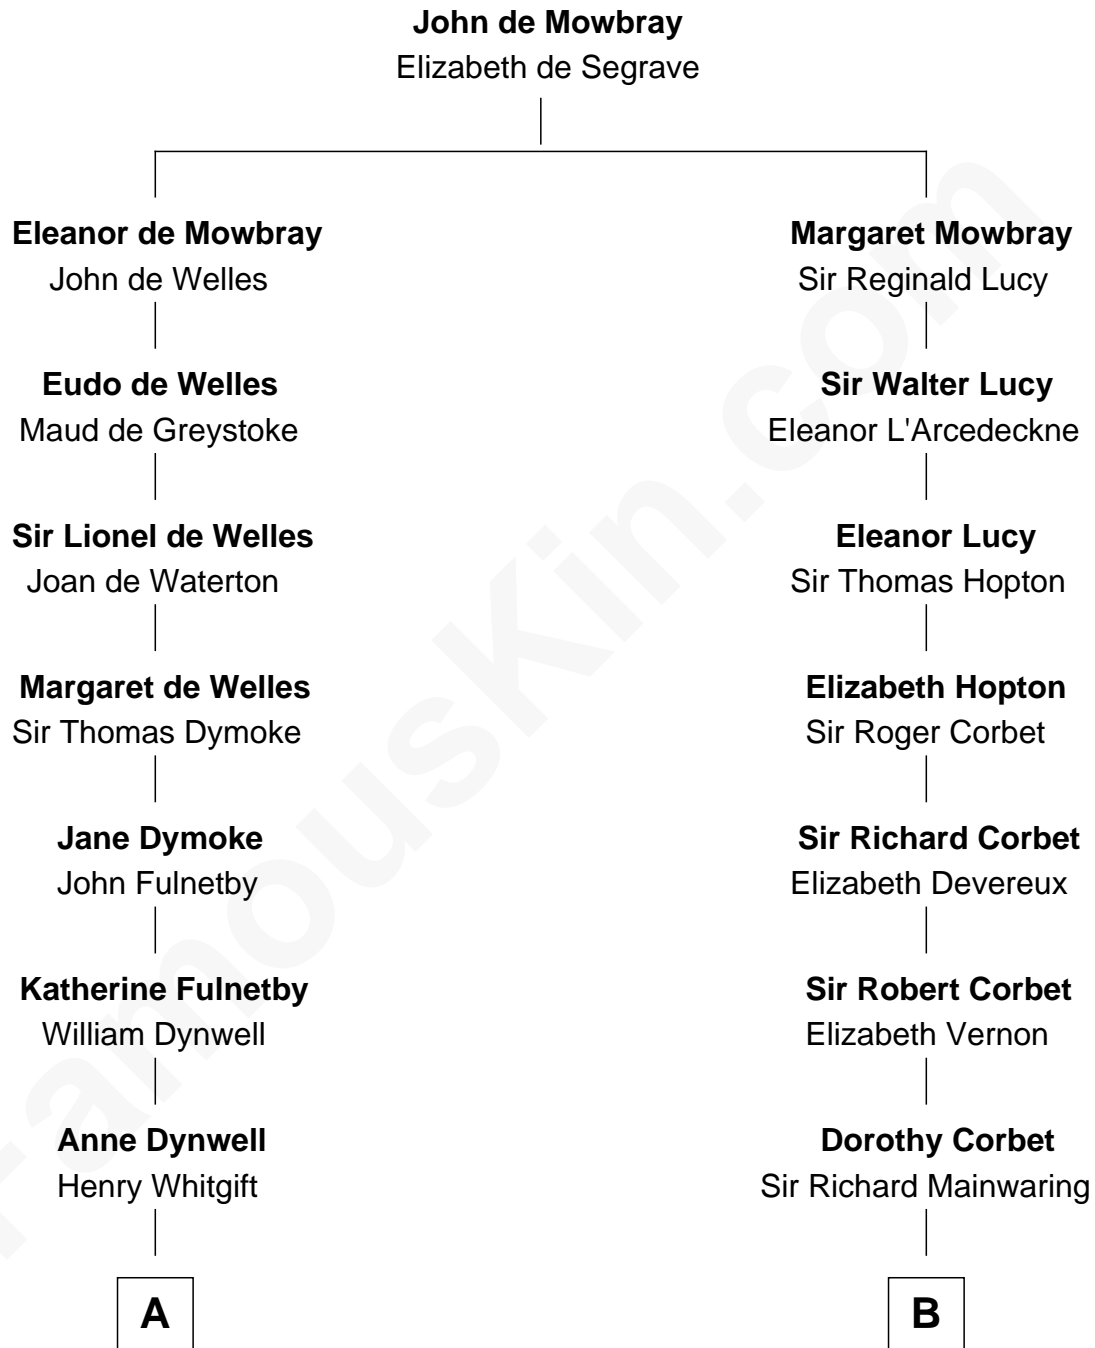

# FamousKin.com Relationship Chart of

**Ray Bradbury**

*Author of The Martian Chronicles*

18th cousin of

**Melvyn Douglas**

*Movie Actor*

FamousKin.com