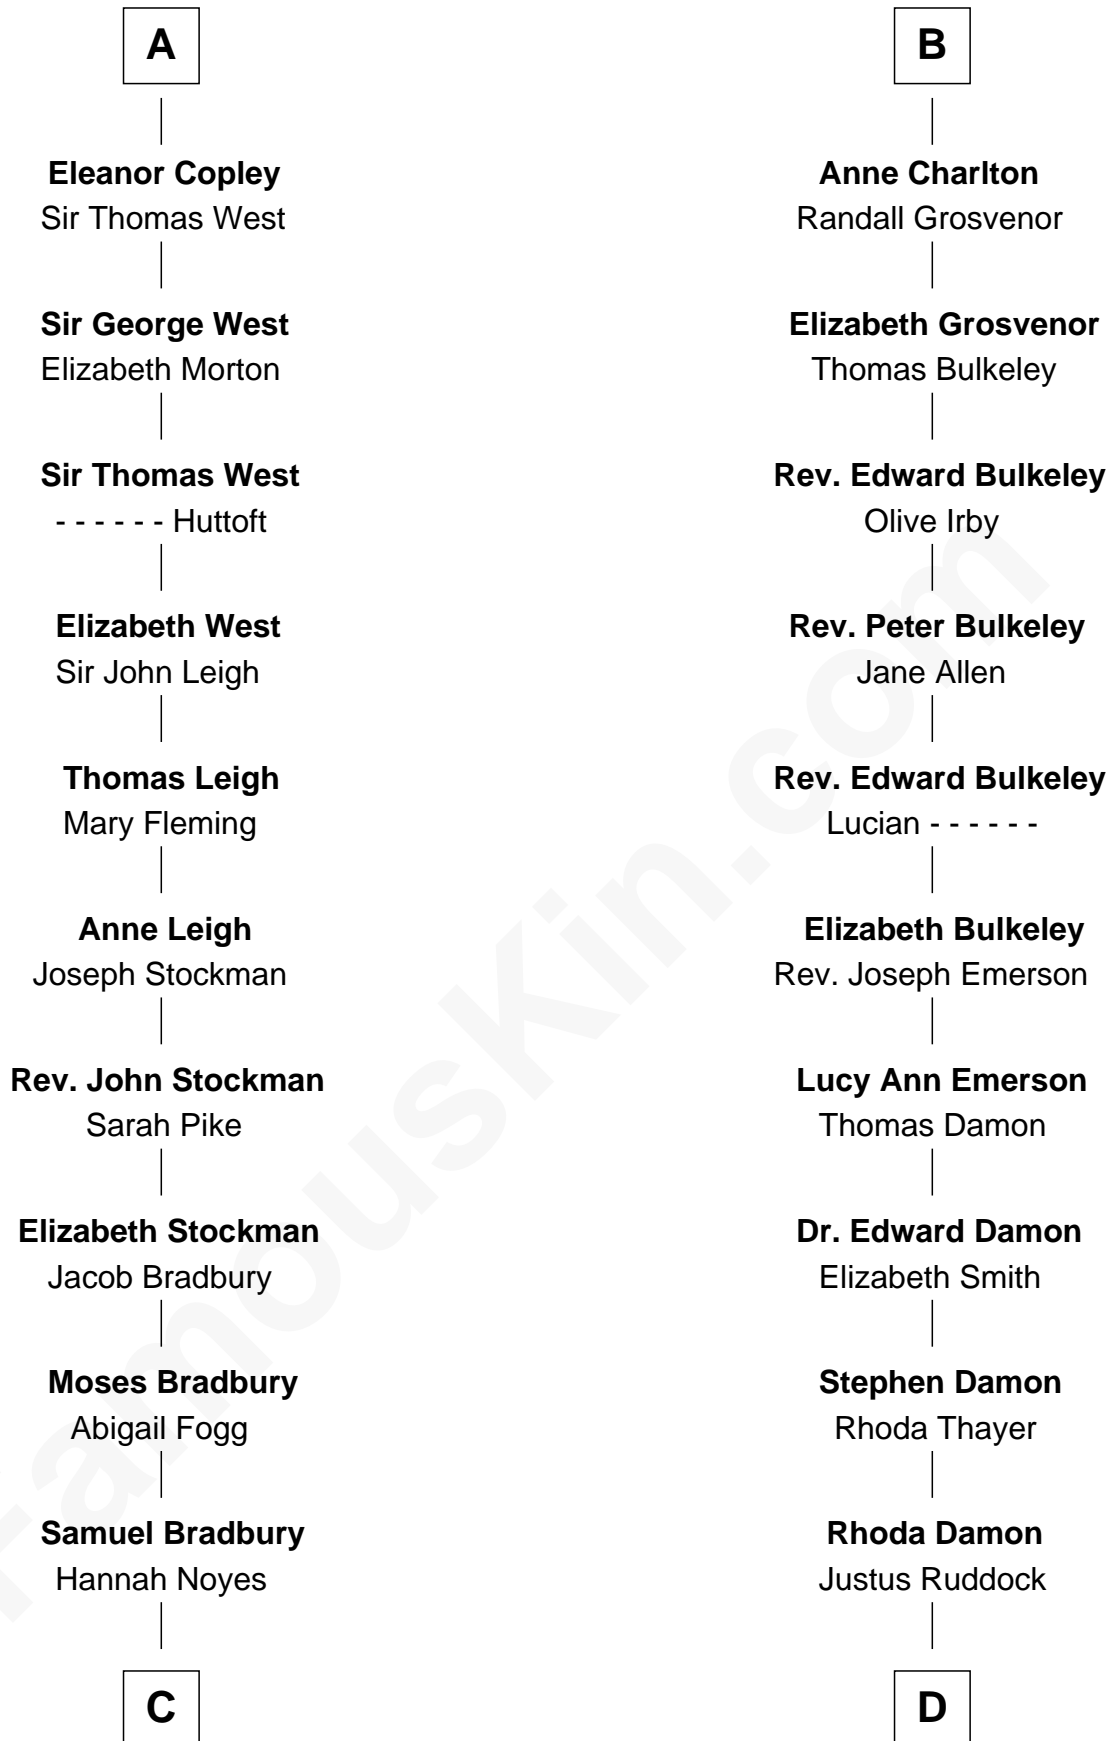

FamousKin.com Relationship Chart of

Ray Bradbury

Author of The Martian Chronicles

21st cousin of

Sarah Palin

9th Governor of Alaska

Sir Roger de Somery

Nichole d'Aubenev

C

Samuel Bradbury
Frances Mary Rothead

Samuel Irving Bradbury
Mary Adell Spaulding

Samuel Hinkston Bradbury
Minnie Alice Davis

Leonard Spaulding Bradbury
Esther Marie Moberg

Ray Bradbury
Author of The Martian Chronicles