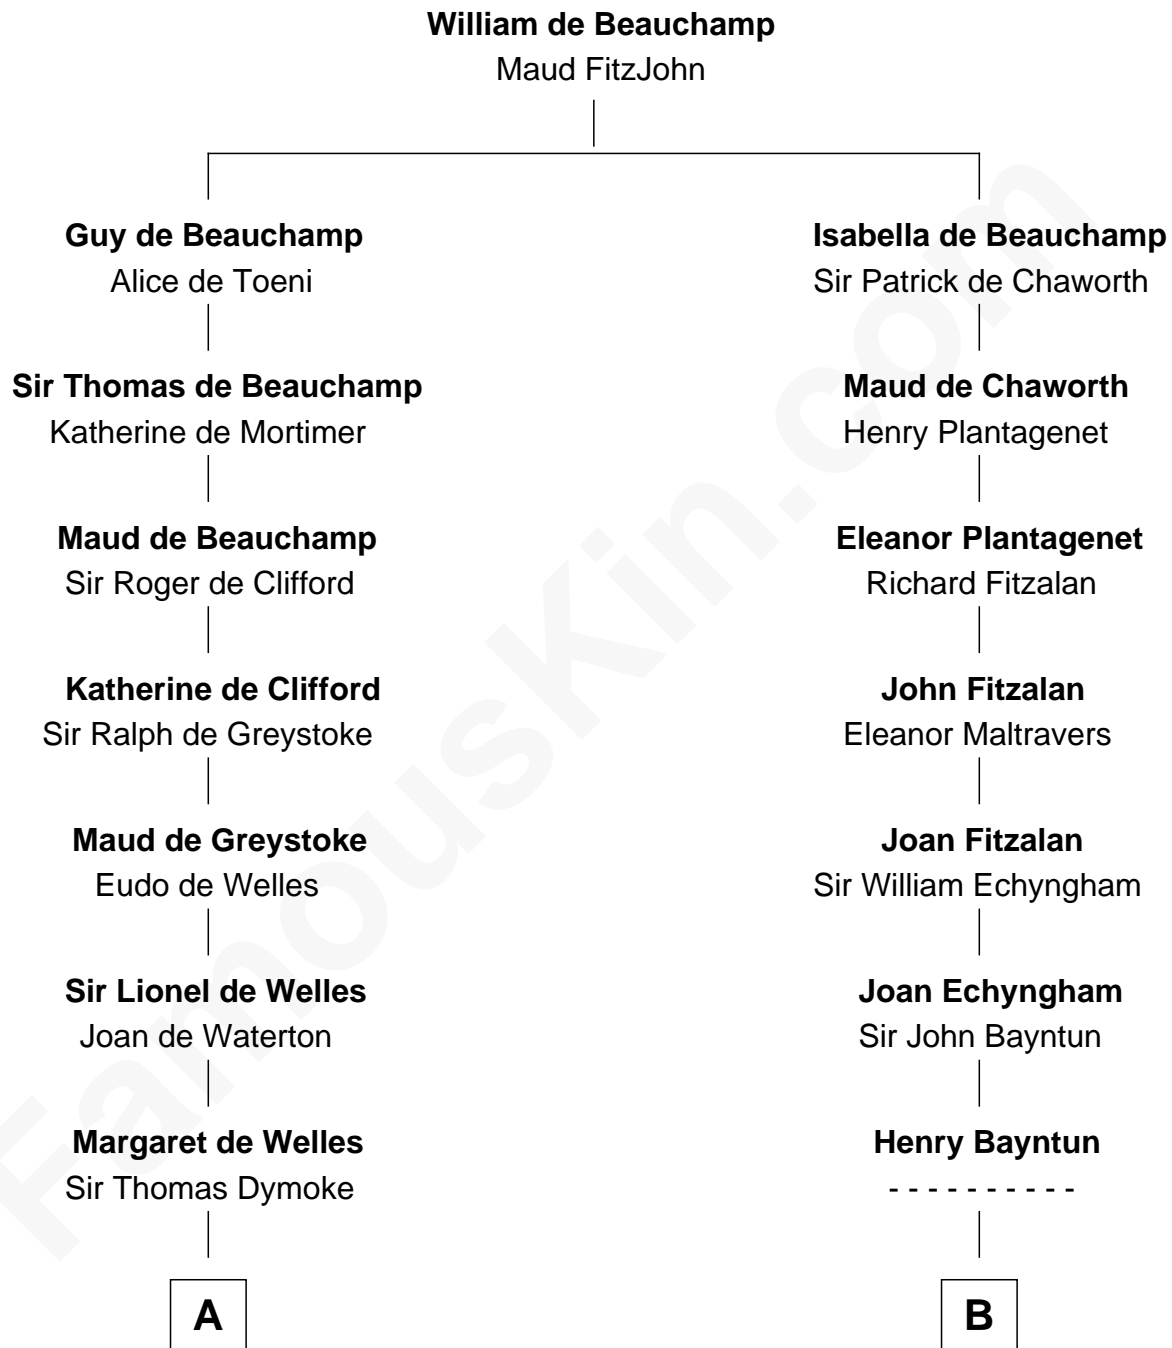

FamousKin.com

Relationship Chart of

Ray Bradbury

Author of The Martian Chronicles

21st cousin of

Sarah Palin

9th Governor of Alaska

C

Samuel Bradbury
Frances Mary Rothead

Samuel Irving Bradbury
Mary Adell Spaulding

Samuel Hinkston Bradbury
Minnie Alice Davis

Leonard Spaulding Bradbury
Esther Marie Moberg

Ray Bradbury
Author of The Martian Chronicles

D

Thomas S. Ruddock
Maria Nancy Newell

May Belle Ruddock
Henry Charles Brandt

Nellie Marie Brandt
Charles Francis Heath

Charles Richard Heath
Sarah Sheeran

Sarah Palin
9th Governor of Alaska