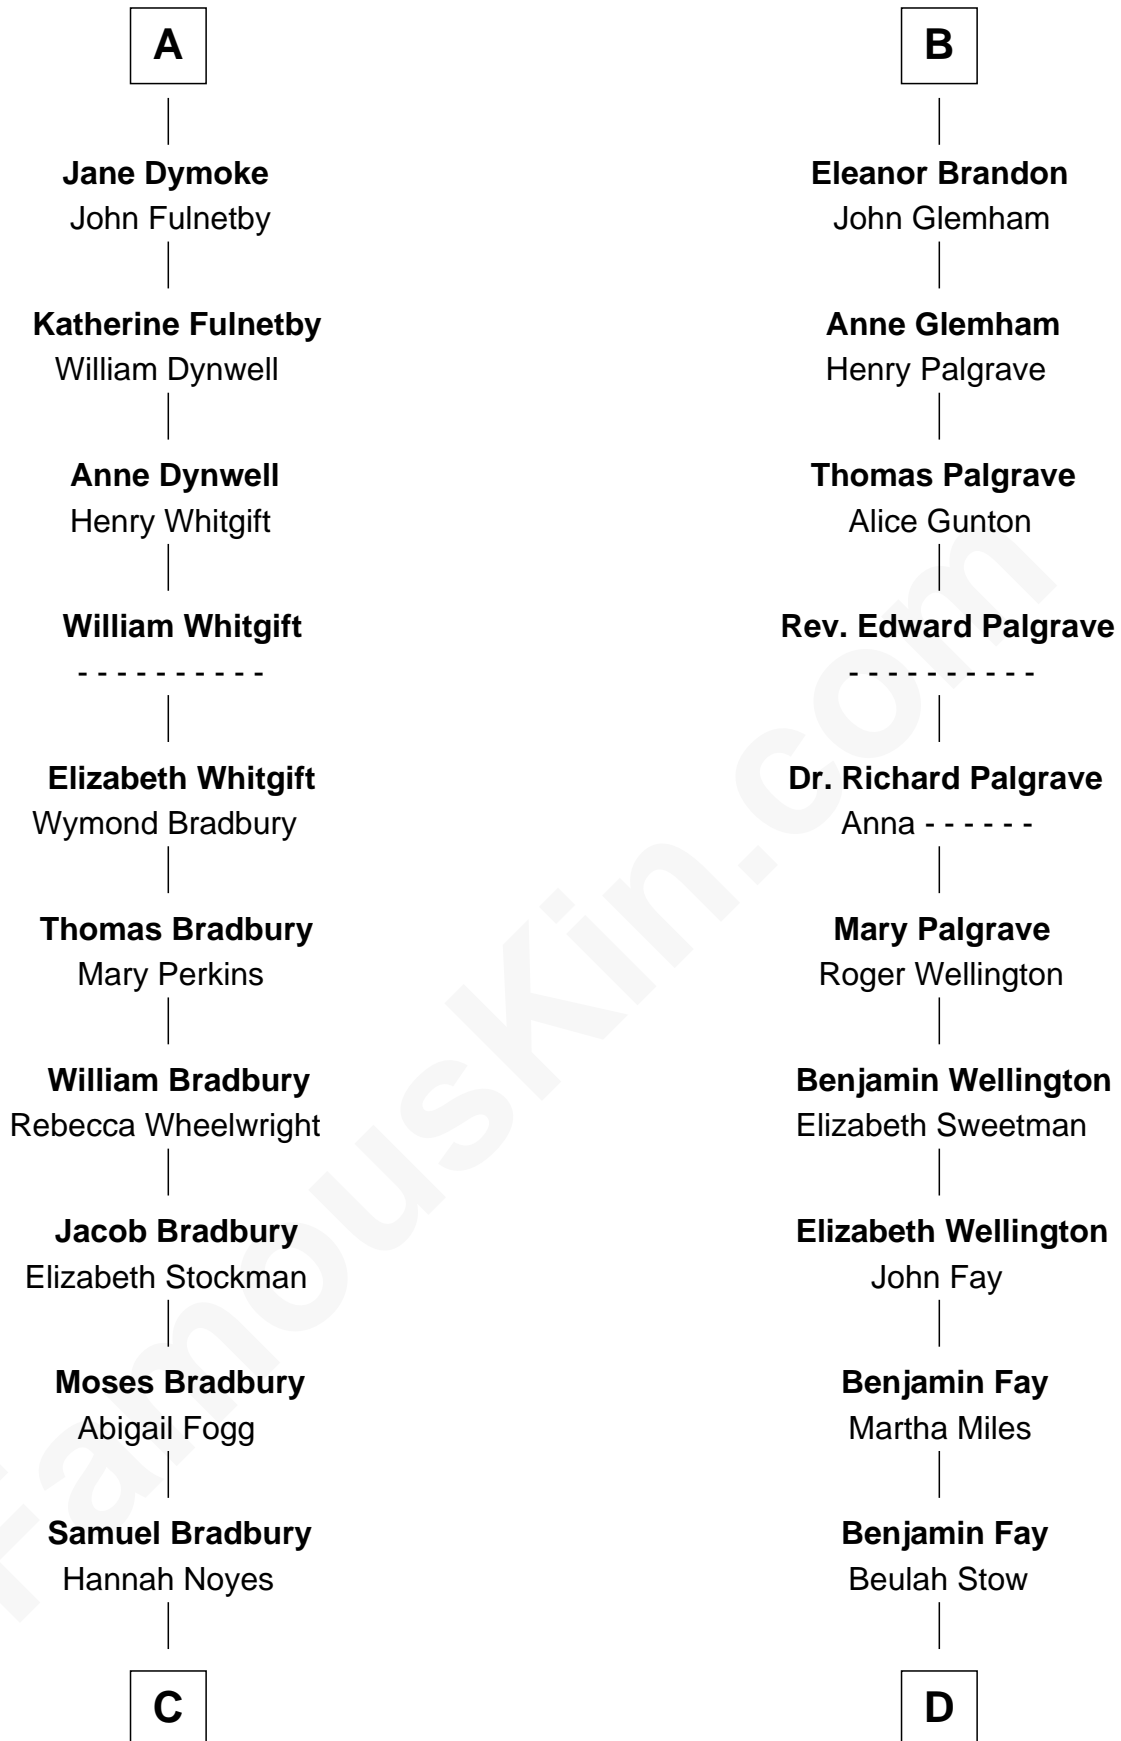

## Relationship Chart of

### Ray Bradbury

*Author of The Martian Chronicles*

**18th cousin 3 times removed of**

### Shubael D. Childs

*Founder of S.D. Childs & Company*

**C**

**Samuel Bradbury**  
Frances Mary Rohead

**Samuel Irving Bradbury**  
Mary Adell Spaulding

**Samuel Hinkston Bradbury**  
Minnie Alice Davis

**Leonard Spaulding Bradbury**  
Esther Marie Moberg