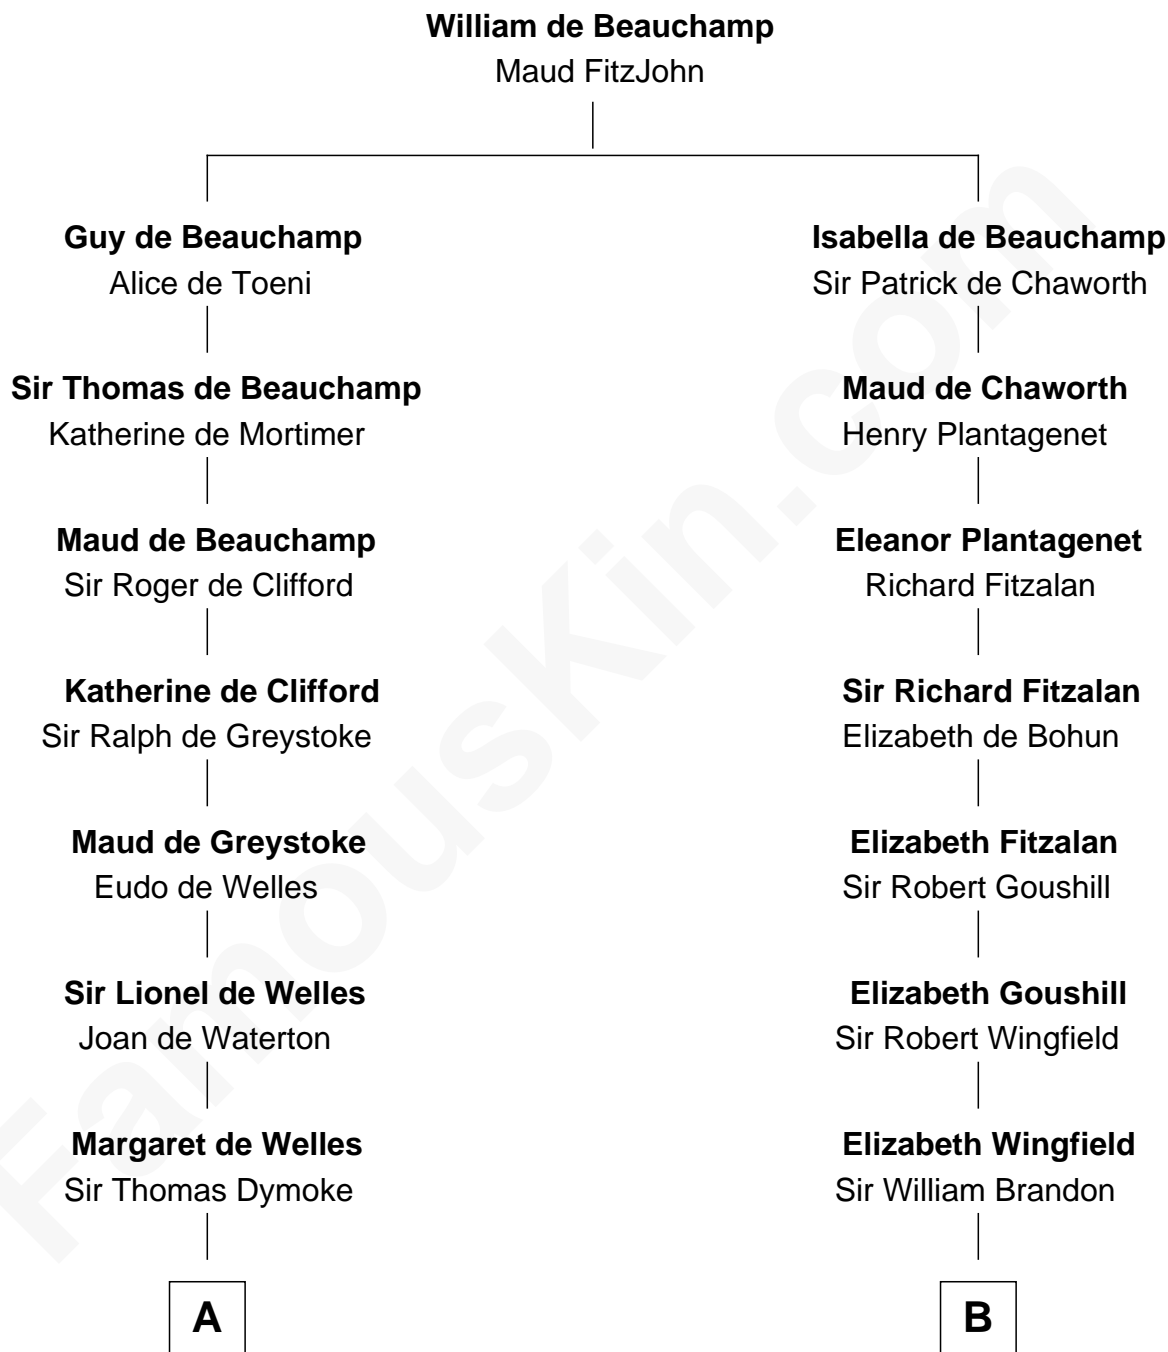

FamousKin.com

Relationship Chart of

Ray Bradbury

Author of The Martian Chronicles

18th cousin 3 times removed of

Shubael D. Childs

Founder of S.D. Childs & Company