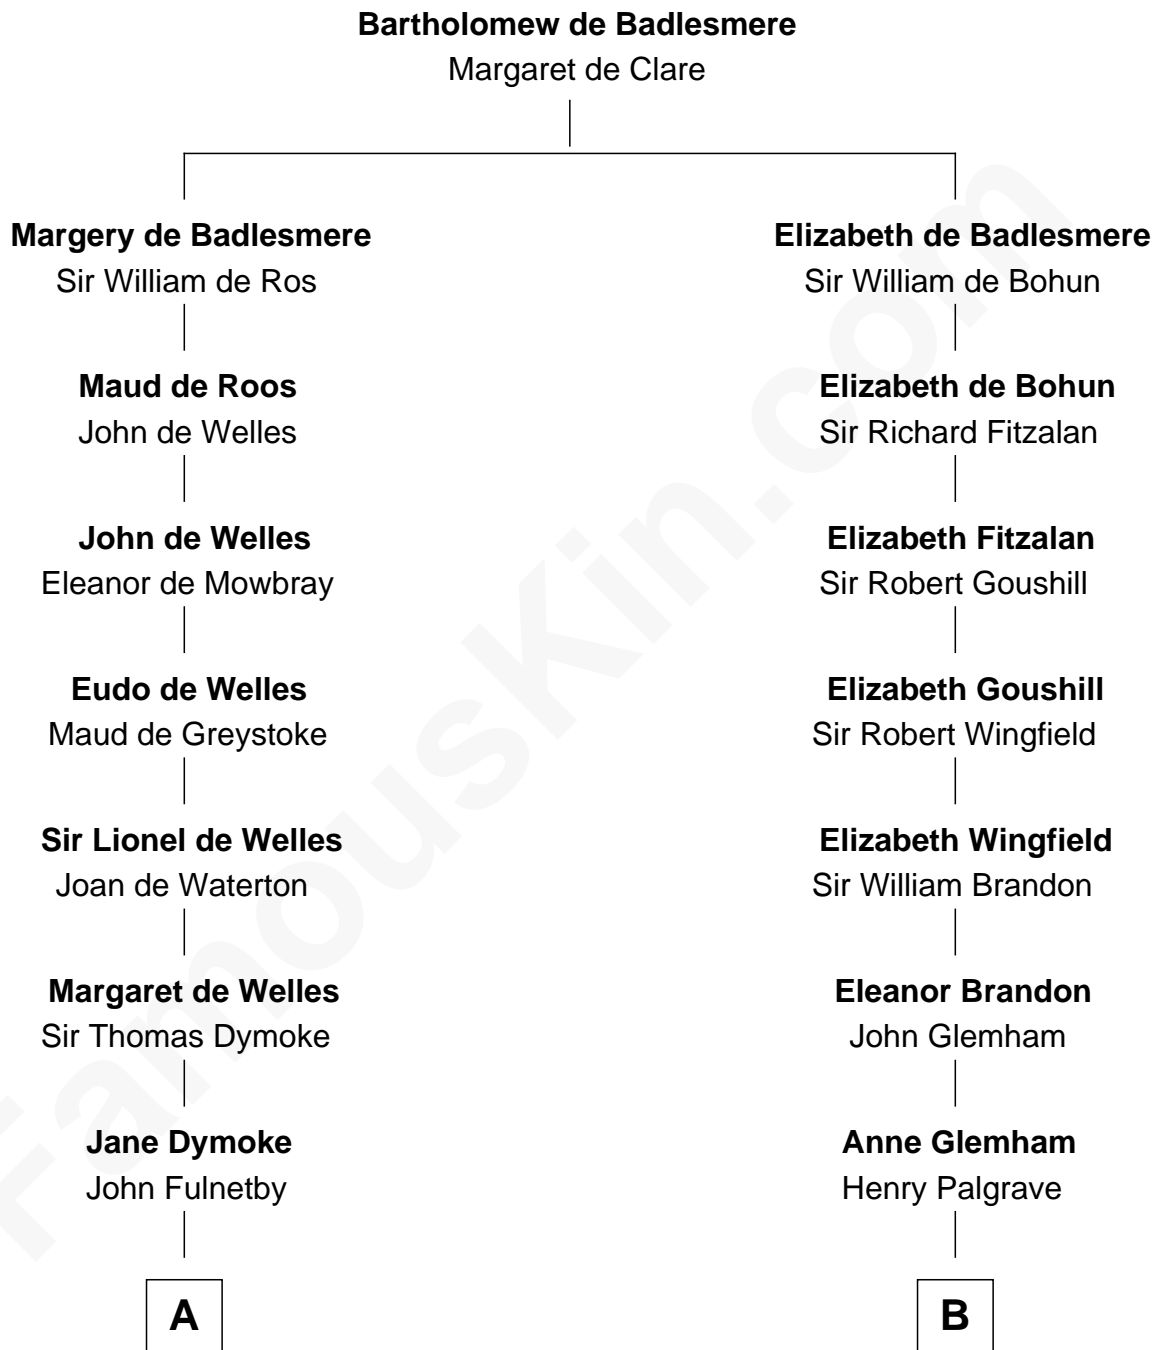

FamousKin.com

Relationship Chart of

Ray Bradbury

Author of The Martian Chronicles

16th cousin 4 times removed of

Shubael D. Childs

Founder of S.D. Childs & Company

C

—
Samuel Irving Bradbury

Mary Adell Spaulding

—
Samuel Hinkston Bradbury

Minnie Alice Davis

—
Leonard Spaulding Bradbury

Esther Marie Moberg

—
Ray Bradbury

Author of [The Martian Chronicles](#)