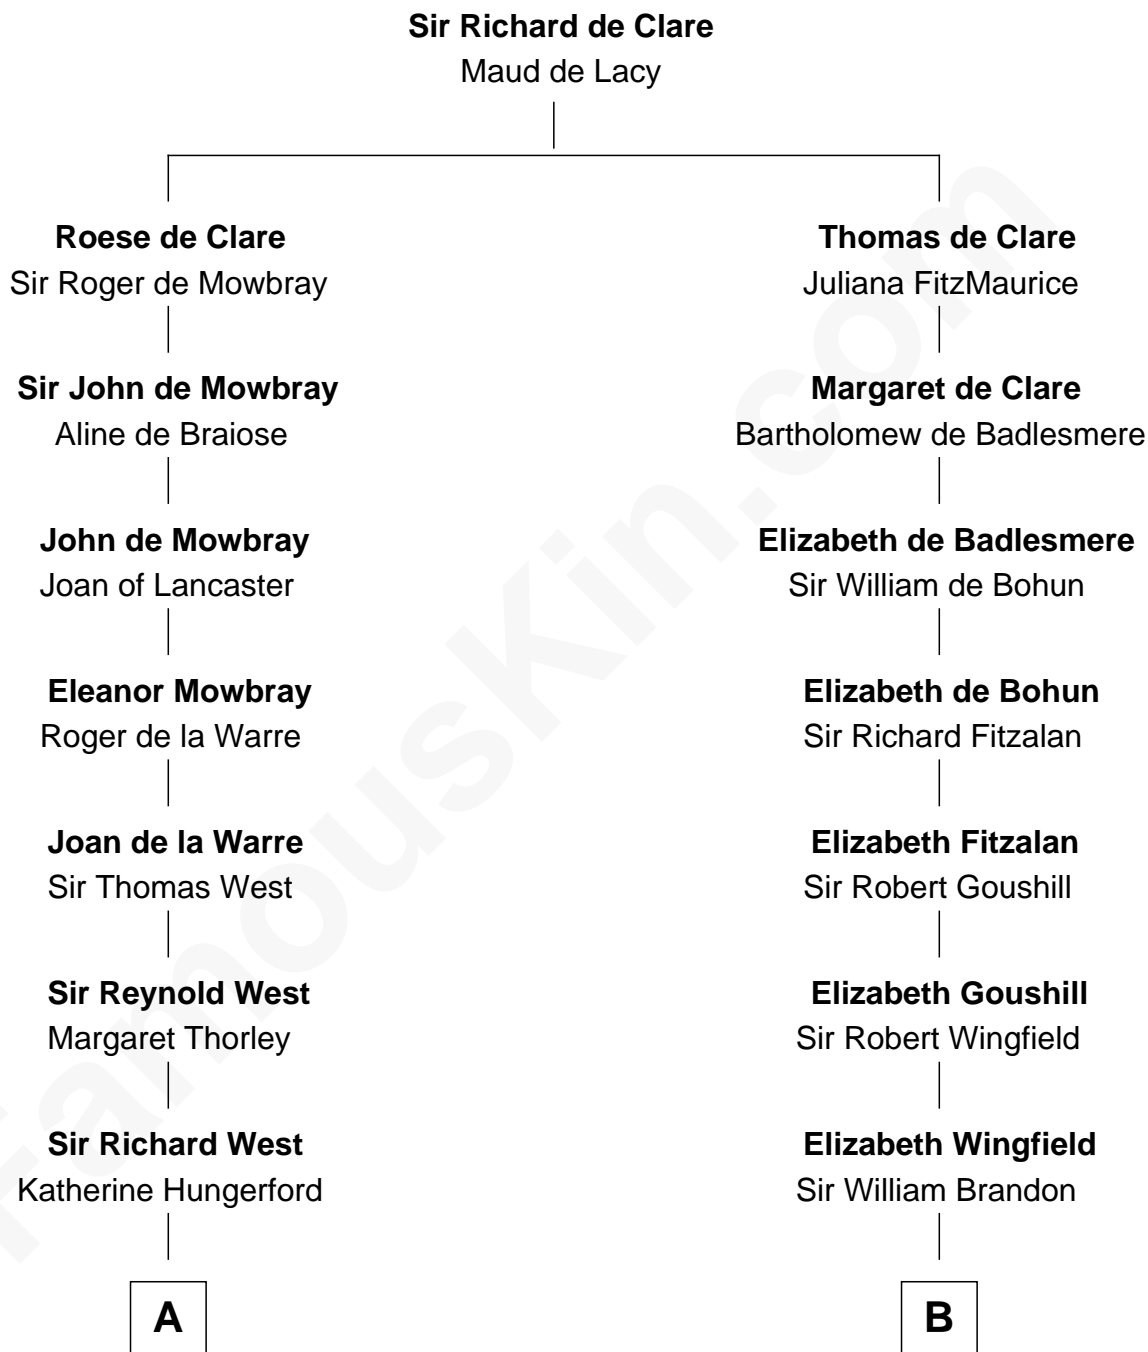

## Relationship Chart of

### Ray Bradbury

*Author of The Martian Chronicles*

**18th cousin 3 times removed of**

**Shubael D. Childs**

*Founder of S.D. Childs & Company*

**C**

**Samuel Bradbury**  
Frances Mary Rothead

**Samuel Irving Bradbury**  
Mary Adell Spaulding