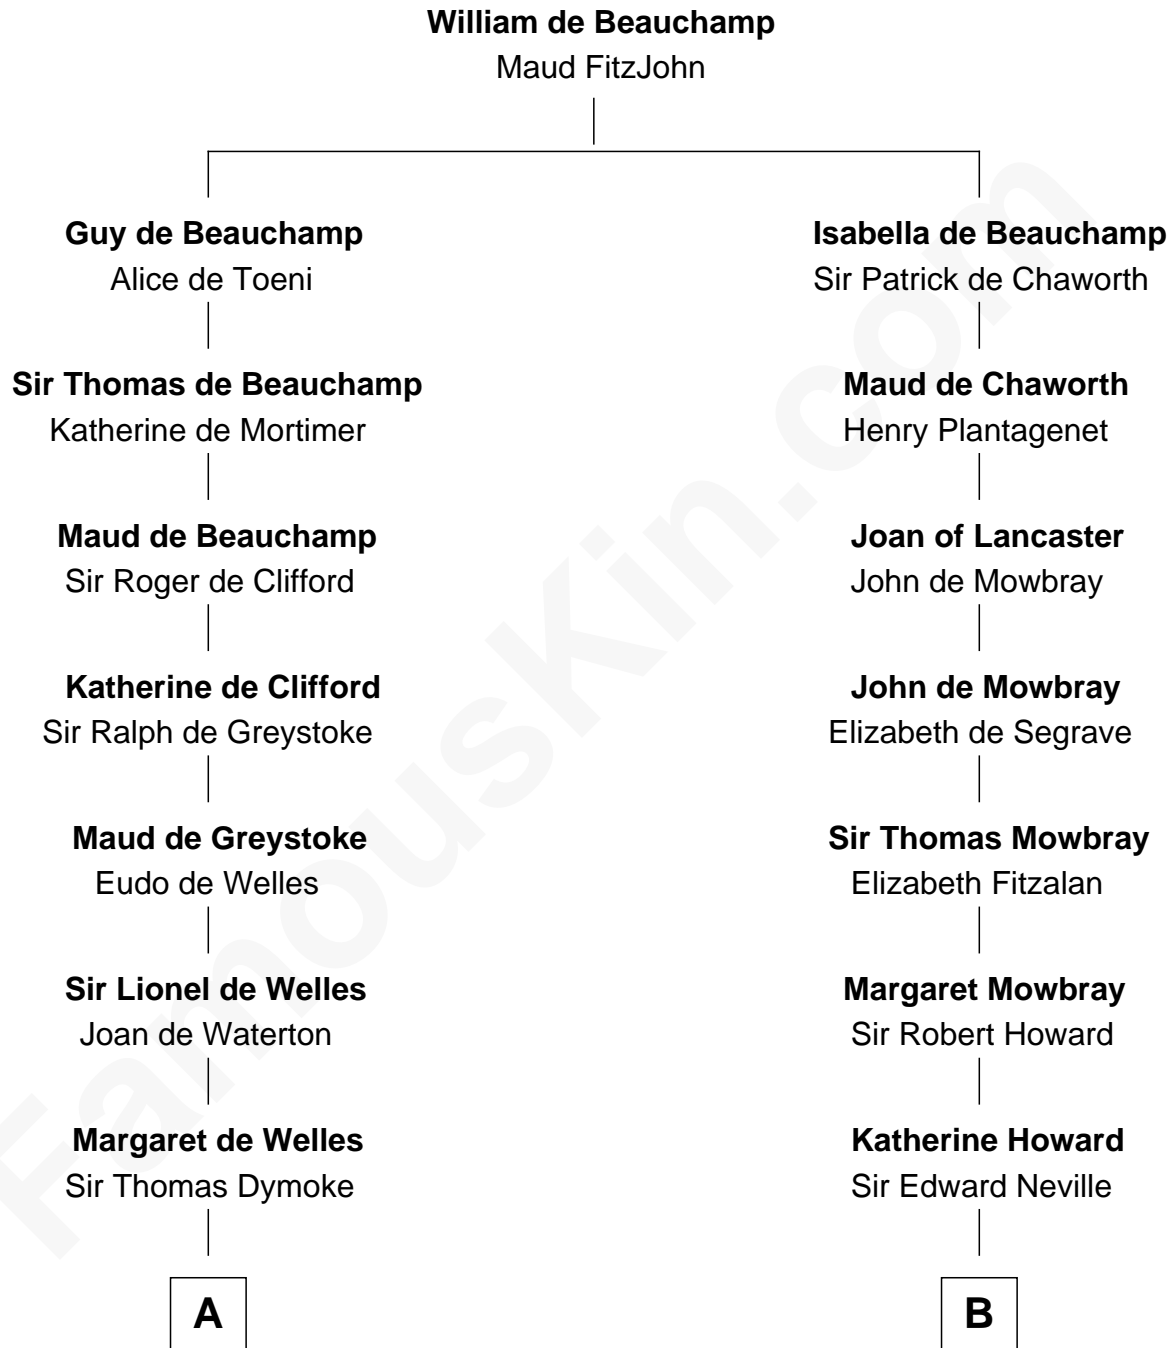

# FamousKin.com Relationship Chart of

**Ray Bradbury**

*Author of The Martian Chronicles*

17th cousin 4 times removed of

**Thomas Jefferson**

*3rd U.S. President and Signer of the Declaration of Independence*

**C**

—  
**Samuel Bradbury**  
Frances Mary Rothead

—  
**Samuel Irving Bradbury**  
Mary Adell Spaulding

—  
**Samuel Hinkston Bradbury**  
Minnie Alice Davis

—  
**Leonard Spaulding Bradbury**  
Esther Marie Moberg

—  
**Ray Bradbury**  
*Author of The Martian Chronicles*

FamousKin.com