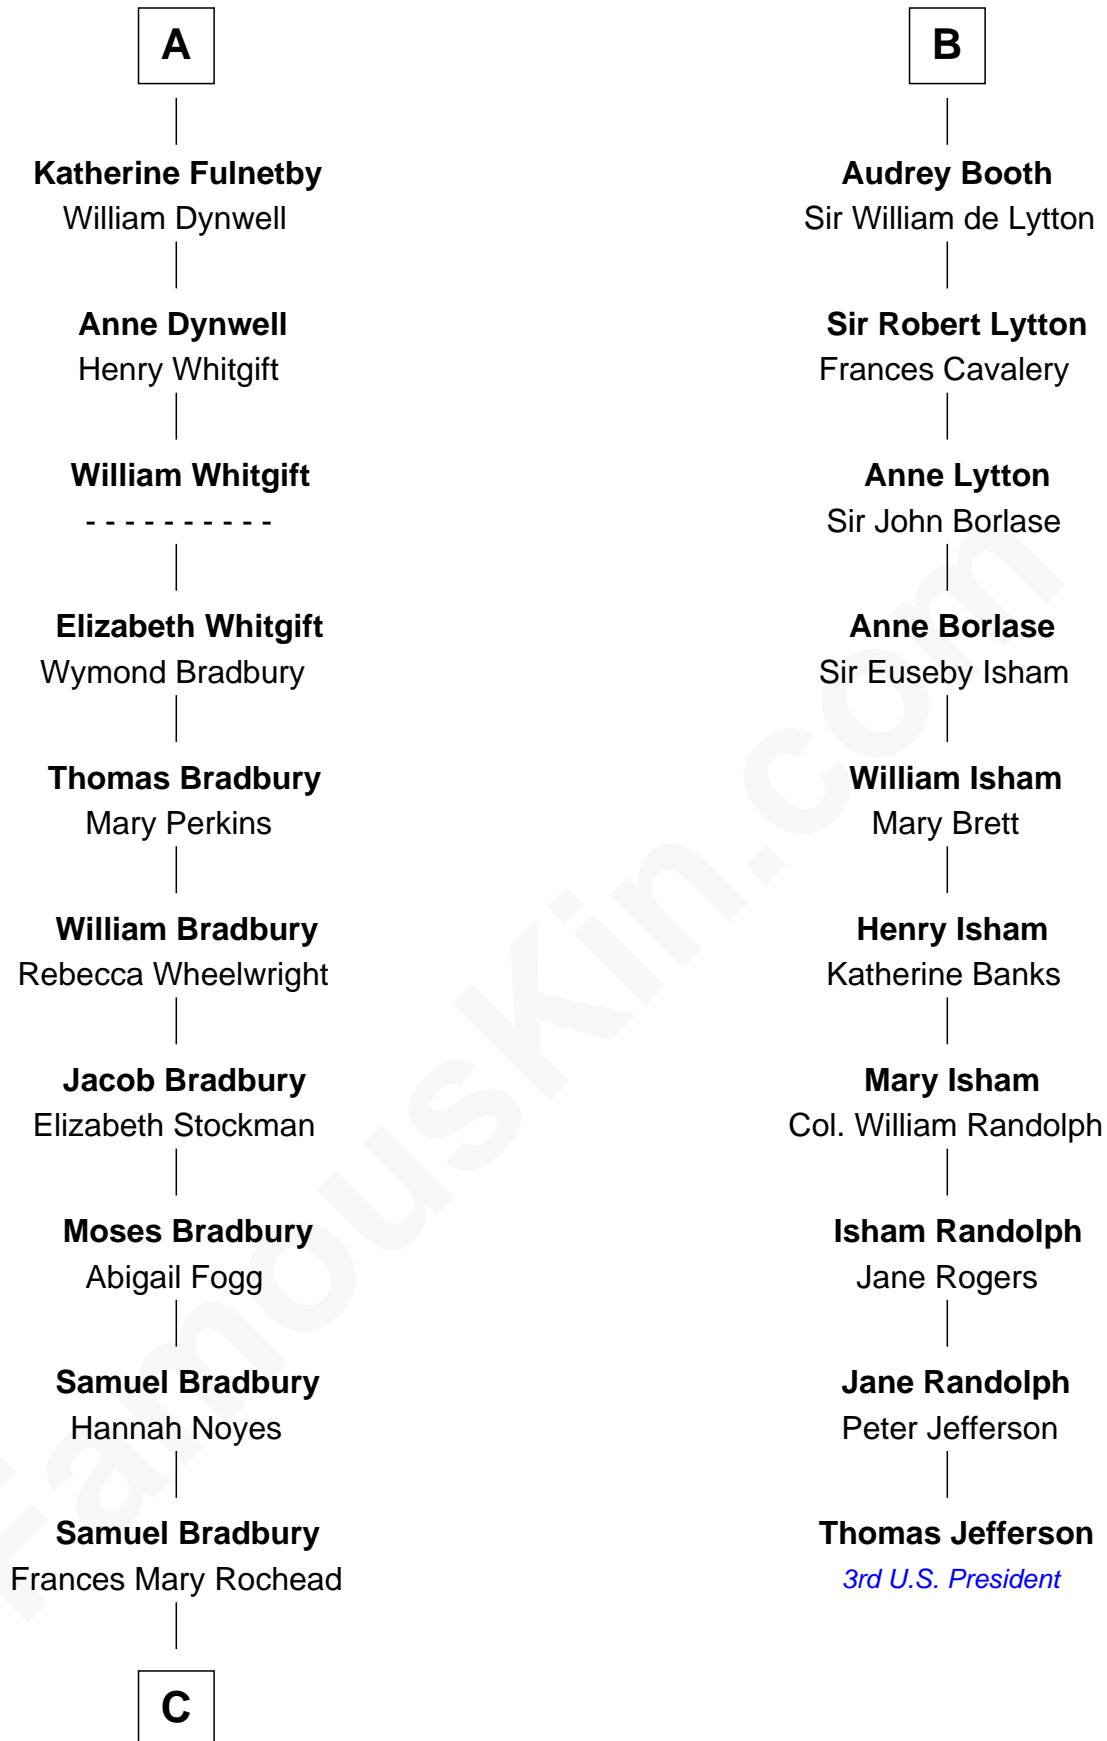

FamousKin.com Relationship Chart of

Ray Bradbury

Author of The Martian Chronicles

16th cousin 4 times removed of

Thomas Jefferson

3rd U.S. President and Signer of the Declaration of Independence

C

—
Samuel Irving Bradbury

Mary Adell Spaulding

—
Samuel Hinkston Bradbury

Minnie Alice Davis

—
Leonard Spaulding Bradbury

Esther Marie Moberg

—
Ray Bradbury

Author of [The Martian Chronicles](#)

FamousKin.com