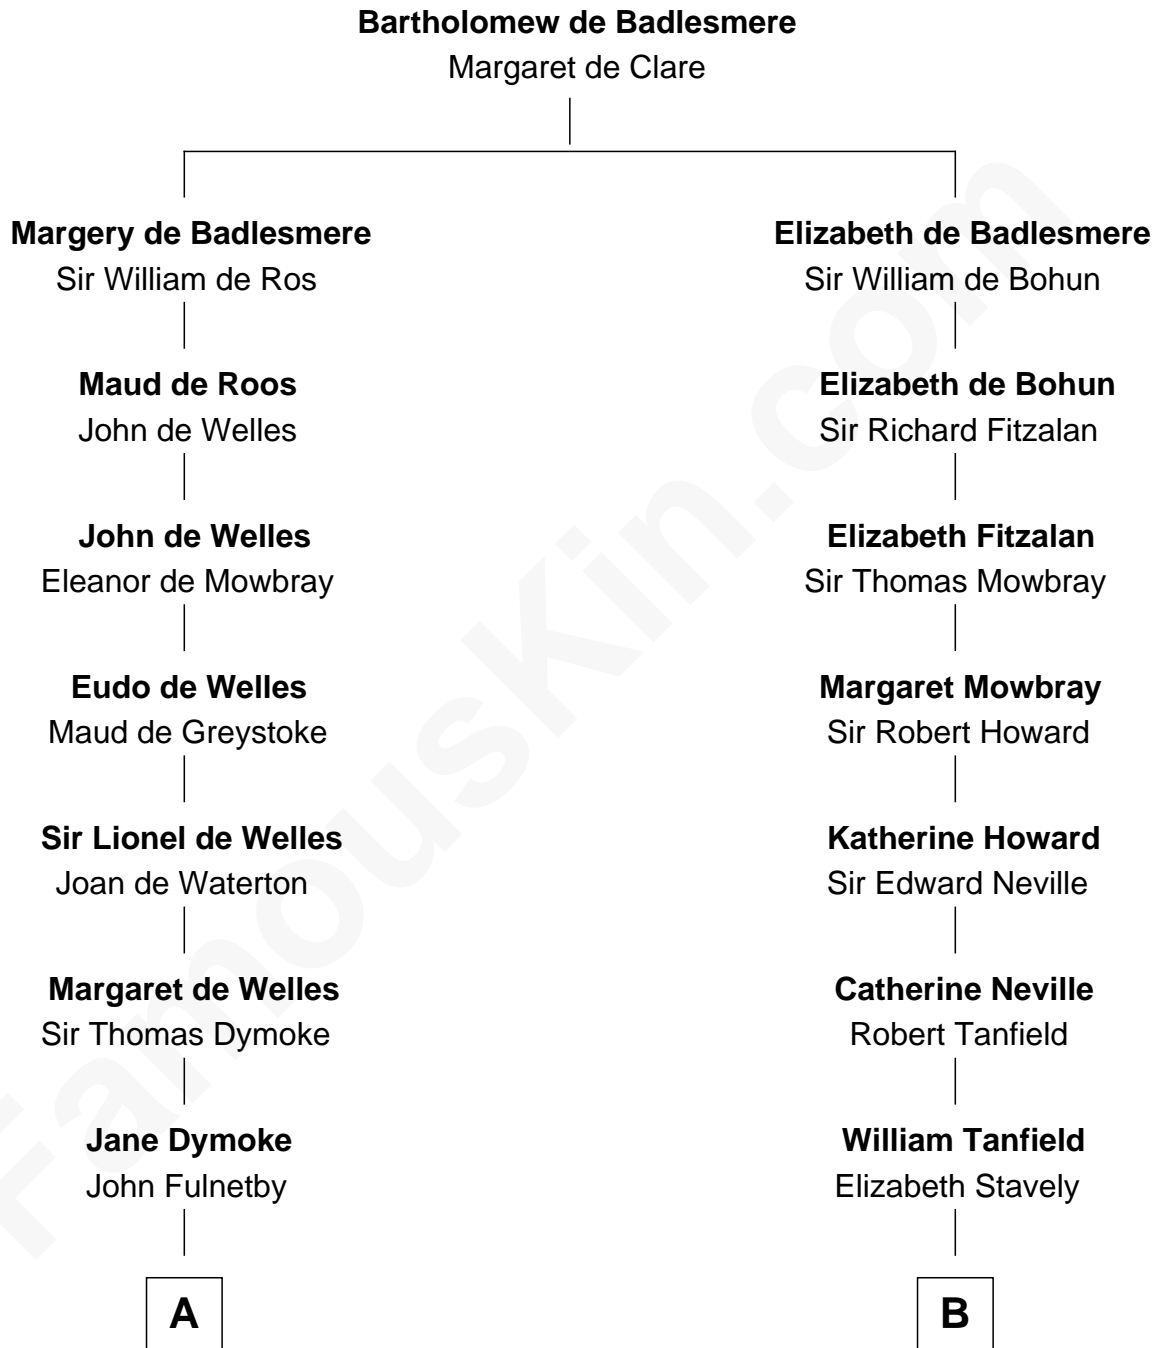

# FamousKin.com Relationship Chart of

**Ray Bradbury**

*Author of The Martian Chronicles*

15th cousin 5 times removed of

**Thomas Jefferson**

*3rd U.S. President and Signer of the Declaration of Independence*

**C**

—  
**Samuel Irving Bradbury**

Mary Adell Spaulding

—  
**Samuel Hinkston Bradbury**

Minnie Alice Davis

—  
**Leonard Spaulding Bradbury**

Esther Marie Moberg

—  
**Ray Bradbury**