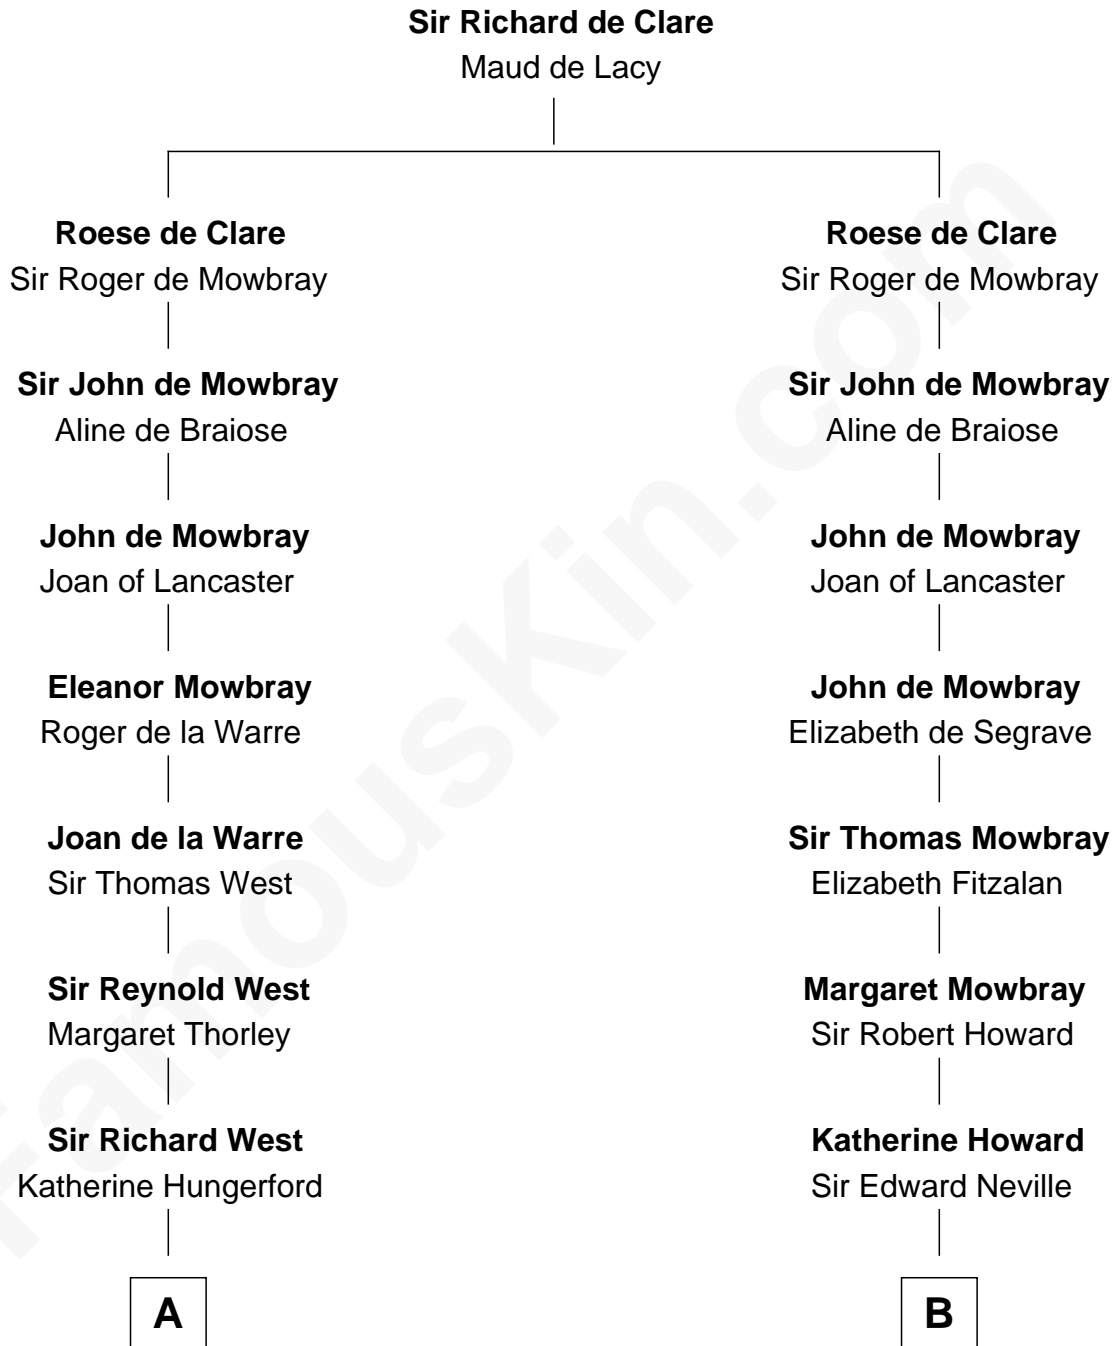

# FamousKin.com Relationship Chart of

**Ray Bradbury**

*Author of The Martian Chronicles*

17th cousin 4 times removed of

**Thomas Jefferson**

*3rd U.S. President and Signer of the Declaration of Independence*

**C**

—  
**Samuel Bradbury**  
Frances Mary Rothead

—  
**Samuel Irving Bradbury**  
Mary Adell Spaulding

—  
**Samuel Hinkston Bradbury**  
Minnie Alice Davis

—  
**Leonard Spaulding Bradbury**  
Esther Marie Moberg

—  
**Ray Bradbury**  
*Author of The Martian Chronicles*

FamousKin.com