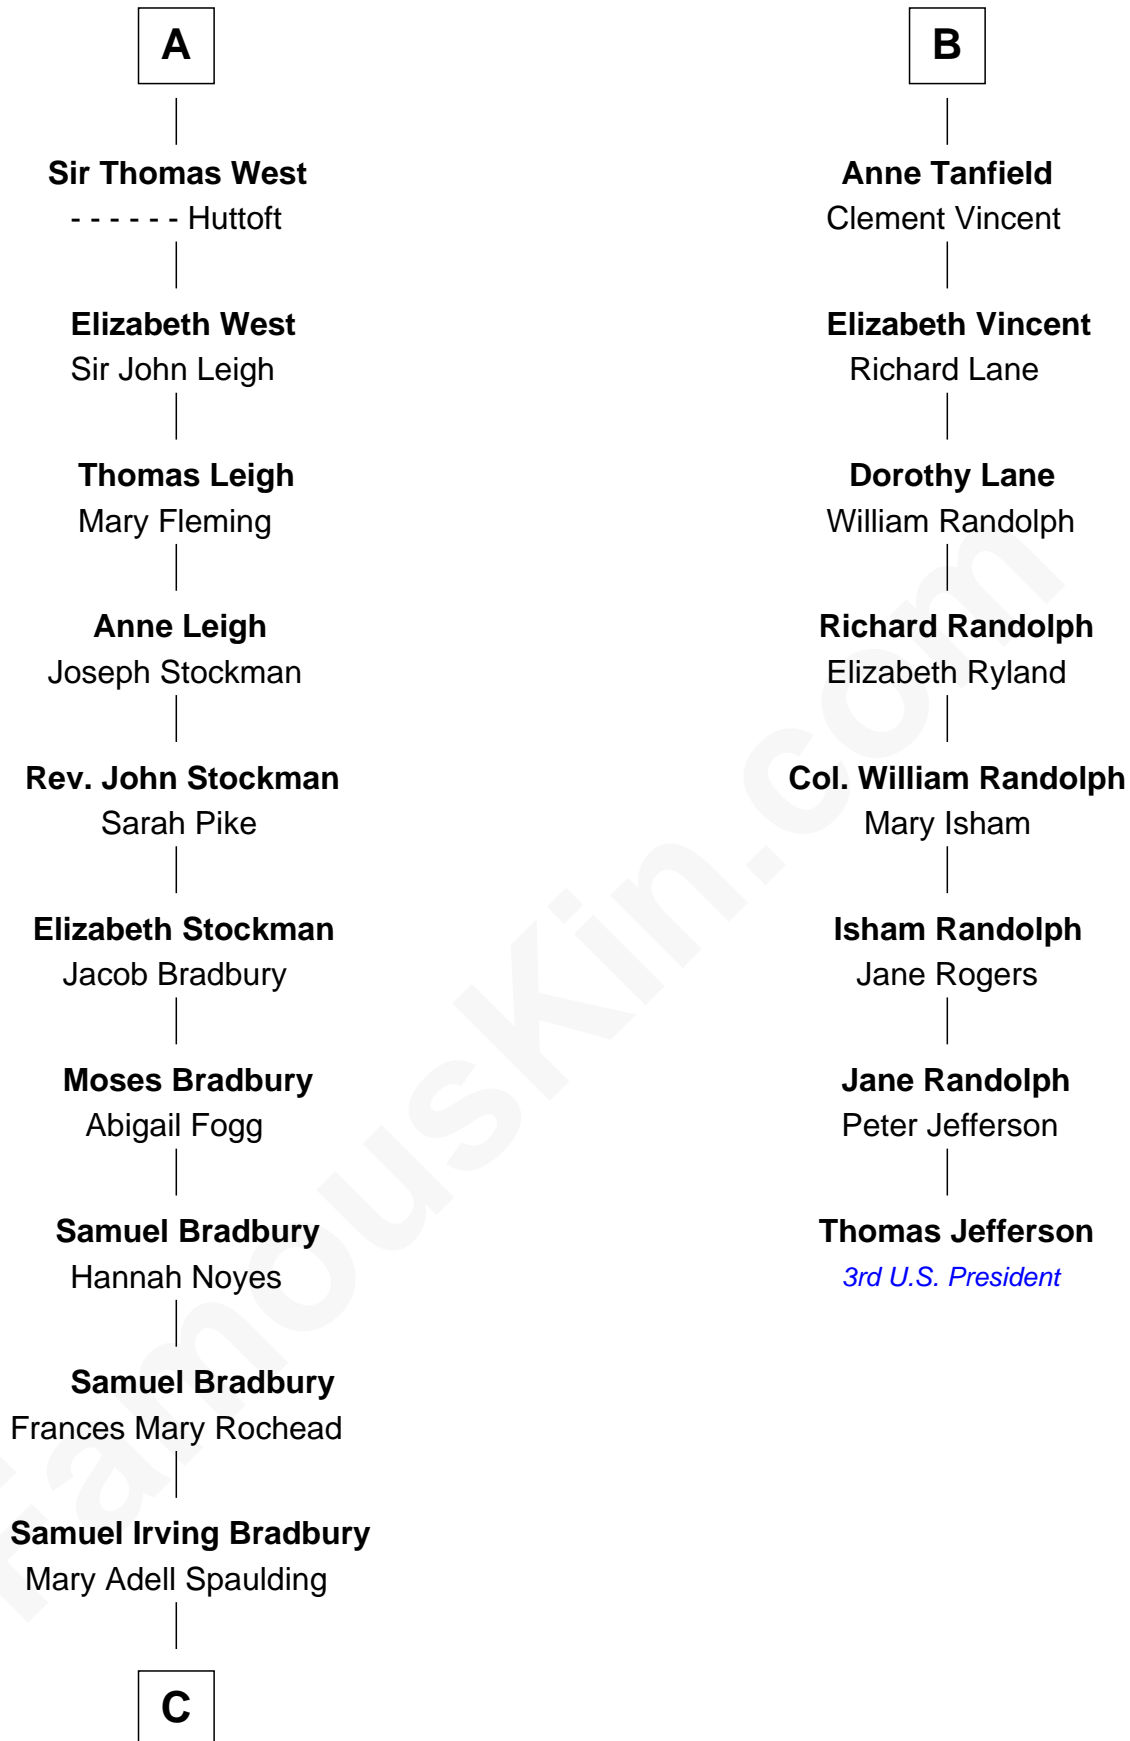

FamousKin.com

Relationship Chart of

Ray Bradbury

Author of The Martian Chronicles

14th cousin 5 times removed of

Thomas Jefferson

3rd U.S. President and Signer of the Declaration of Independence

C

—
Samuel Hinkston Bradbury

Minnie Alice Davis

—
Leonard Spaulding Bradbury

Esther Marie Moberg

—
Ray Bradbury

Author of [The Martian Chronicles](#)

FamousKin.com