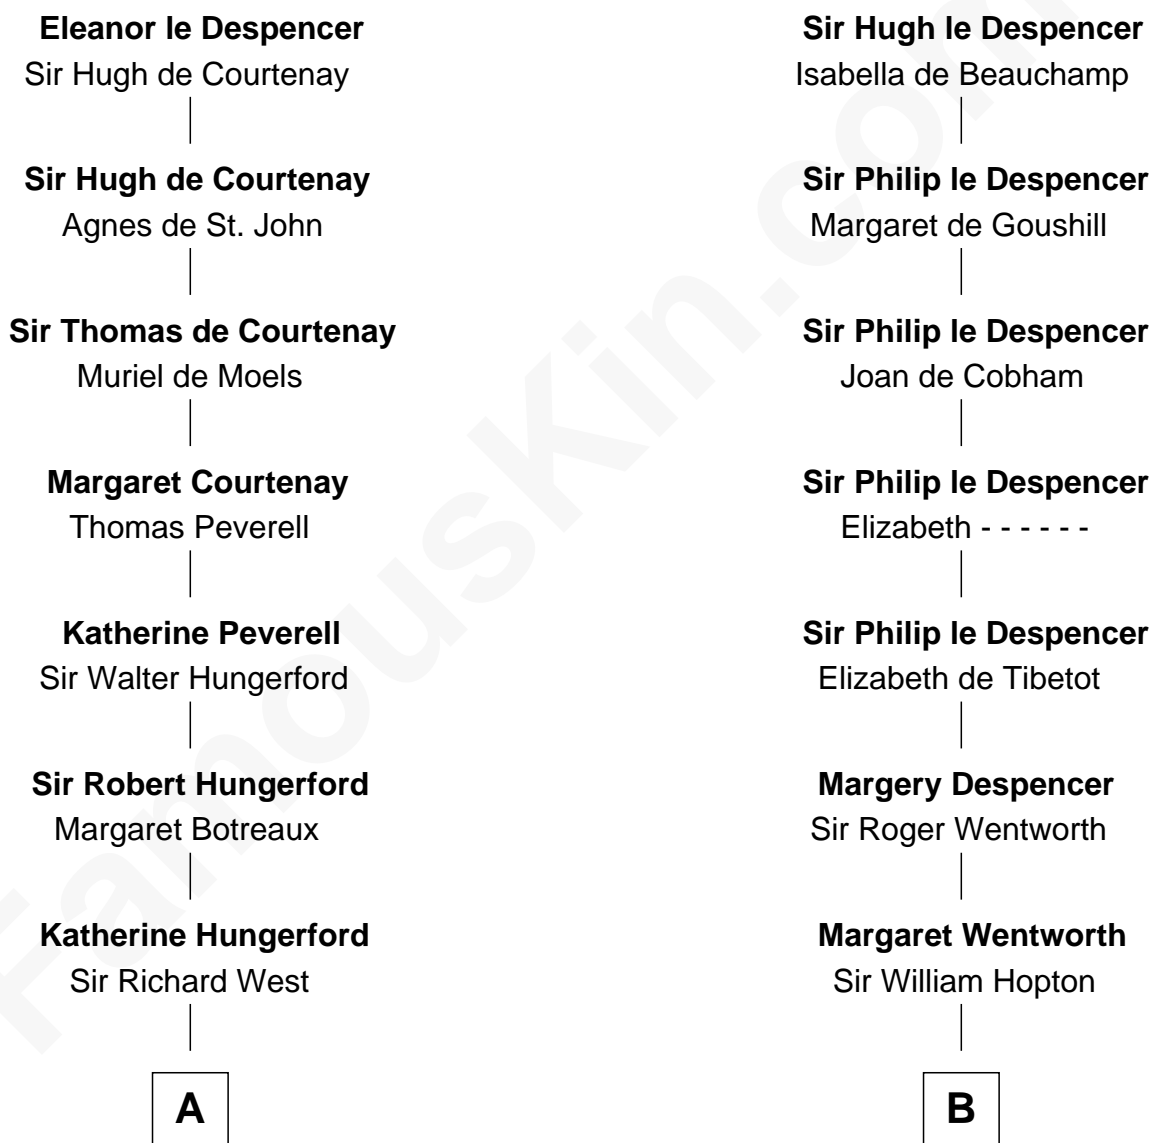

## Relationship Chart of

### Ray Bradbury

*Author of The Martian Chronicles*

17th cousin 4 times removed of

### Thomas Jefferson

*3rd U.S. President and Signer of the Declaration of Independence*

**Sir Hugh le Despencer**

Aveline Basset

**C**

—  
**Samuel Bradbury**  
Frances Mary Rohead

—  
**Samuel Irving Bradbury**  
Mary Adell Spaulding

—  
**Samuel Hinkston Bradbury**  
Minnie Alice Davis

—  
**Leonard Spaulding Bradbury**  
Esther Marie Moberg

—  
**Ray Bradbury**  
*Author of The Martian Chronicles*

FamousKin.com