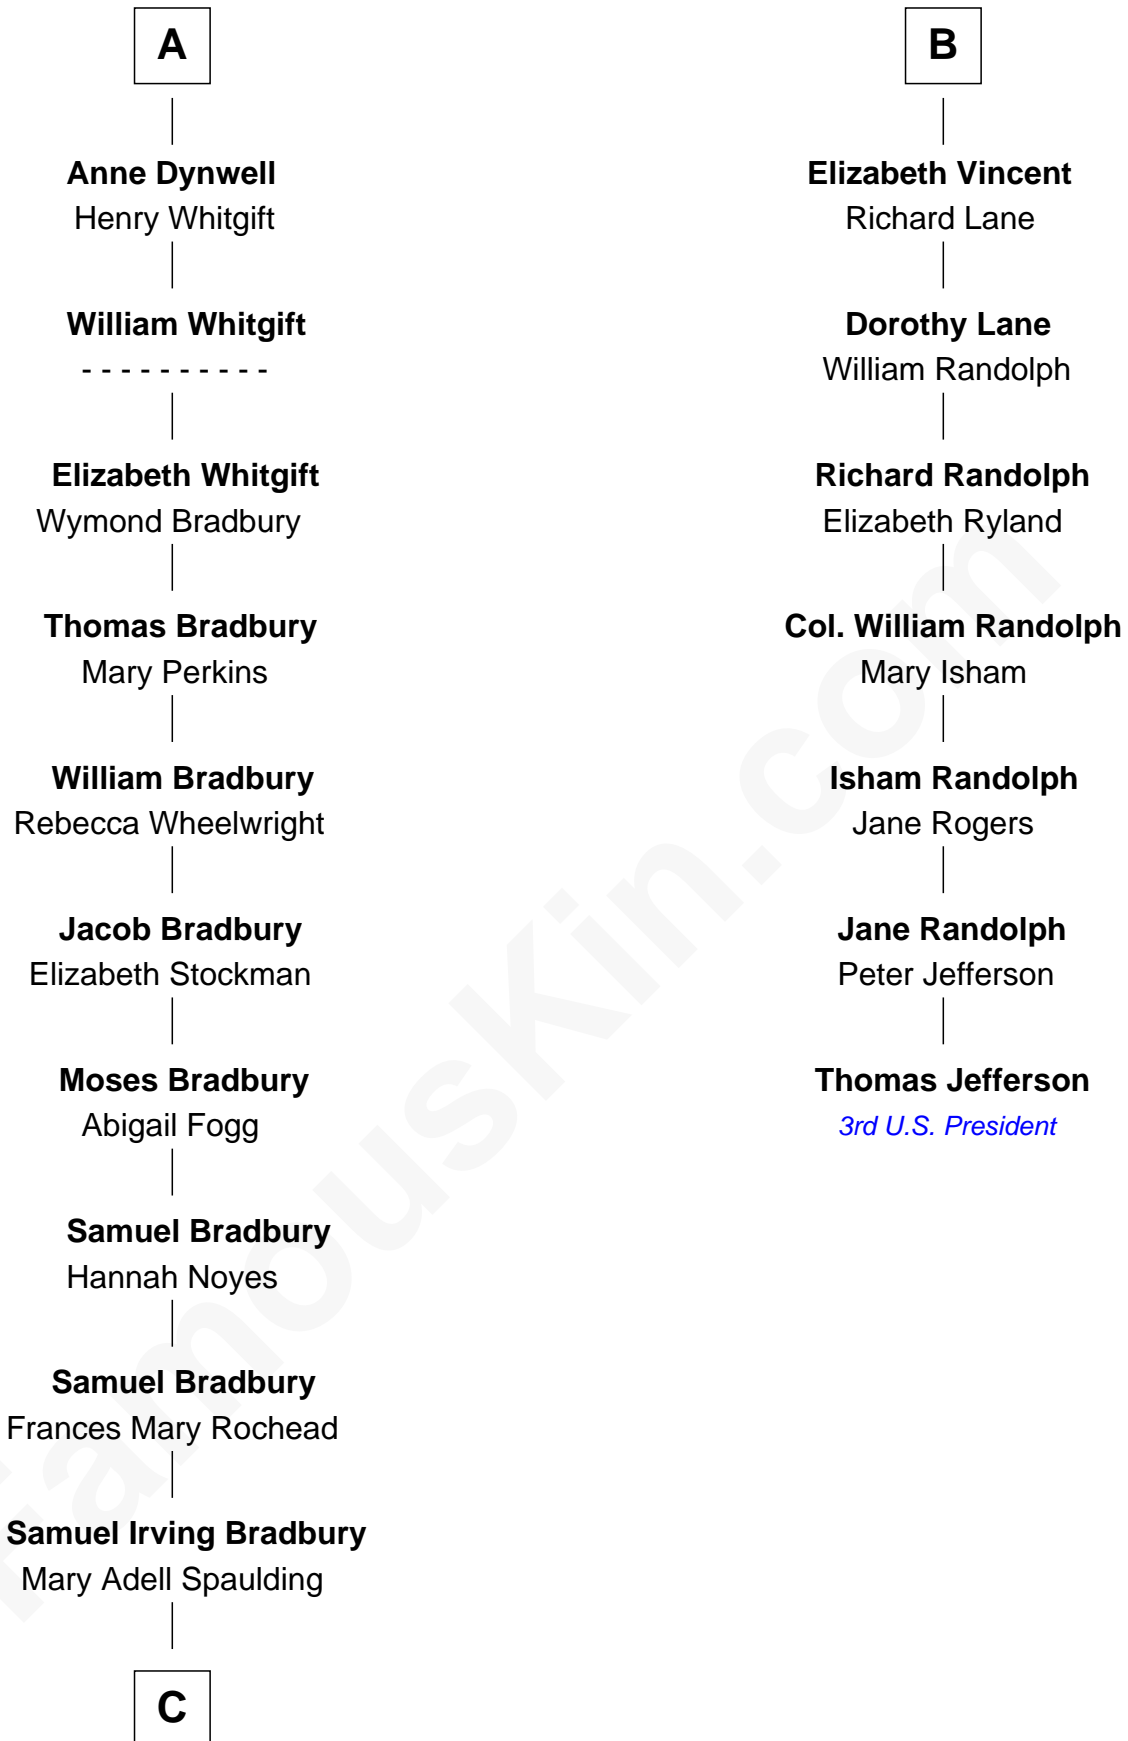

FamousKin.com

Relationship Chart of

Ray Bradbury

Author of *The Martian Chronicles*

13th cousin 6 times removed of

Thomas Jefferson

3rd U.S. President and Signer of the Declaration of Independence

C

—
Samuel Hinkston Bradbury

Minnie Alice Davis

—
Leonard Spaulding Bradbury

Esther Marie Moberg

—
Ray Bradbury

Author of [The Martian Chronicles](#)

FamousKin.com